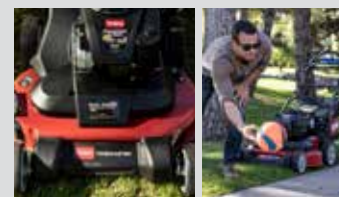

TIME SAVING WITH NO RESTARTS

Finish jobs up to 40% faster** with the 30" deck. Step away from your mower to move toys or tools without having to restart each time with Blade Spin Stop™.