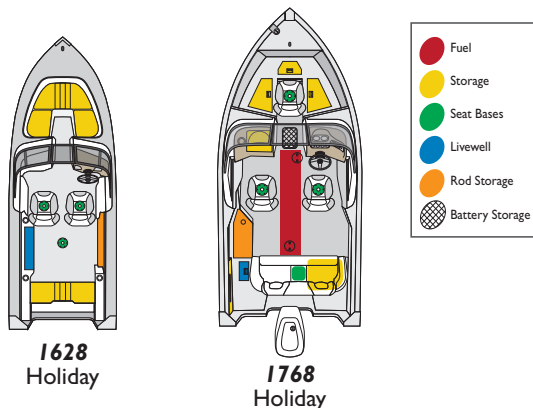

MirroCraft

HOLIDAY

The Holiday series consisting of two models; the 1768 and the 1628. Whether fishing, tubing, or just cruising, the Holiday series delivers unmatched versatility. This series allows the angler in the family to appreciate all the professional level fishing features such as aerated livewells and rod storage. However, when it comes time for family use a smooth, safe, comfortable, dry ride is paramount and the Holiday models deliver. Featuring new full instrumentation and console designs, new seating, and a host of other comfort and convenience features, the Holiday series leads the way in all-day, on-the-water fun. When coupled with max rated horse power, they offer performance approaching sport boat levels.

1768 Holiday shown

Model	1628	1768
Length	16' 0"	17' 5"
Beam	70"	93"
Bow Depth	31"	36½"
Transom Height	20"	20"
BIA Max. H.P.	60 HP	150 HP
BIA Capacity/Persons	1140#/5	1475#/6
Approx. Weight	640#	1450#
Alum. Side Thickness	.080	.080
Alum. Bottom Thickness	.080	.100

US Coast Guard / NMMA Specifications

FEATURES		1628	1768
Accessories	"No Feedback" Steering		●
	Removable Table	✓	●
	Deck Hardware	●	●
	Battery Tray/Box	●	●
	Glove Box		●
	Horn	✓	●
	Bilge Pump w/Auto Float Switch	✓	●
	Bilge Pump	●	●
	Bow Rail	●	●
Electrical	12V Power Point	✓	●
	12V Trolling Plug	✓	●
	Switches w/Fuses	●	
	Switches w/Circuit Breaker		●
Instruments	Volt	●	●
	Fuel		●
	Tachometer		●
	Speedometer	●	●
Storage	Rod Locker		●
	Stern	●	●
	Bow	●	●
Lighting	Lighted Livewell		●
	Courtesy	✓	●
	Navigation	●	●
Livewells	60 Qt. Aerated Livewell (24"L x 15"W x 9"D) Stern	●	
	67 Qt. Aerated Livewell (26"L x 10"W x 15"D)		●
Seating	Stern Seat	●	●
	Pedestal Bases	3	4
	Removable Pedestal Seats	2	2
General Features	Fully Carpeted Flooring	●	●
	29 Gallon Plastic Fuel Tank		●
	Full Walk-Thru Windshield	●	●
	Fiberglass Console	●	●
	Level Flotation	●	●