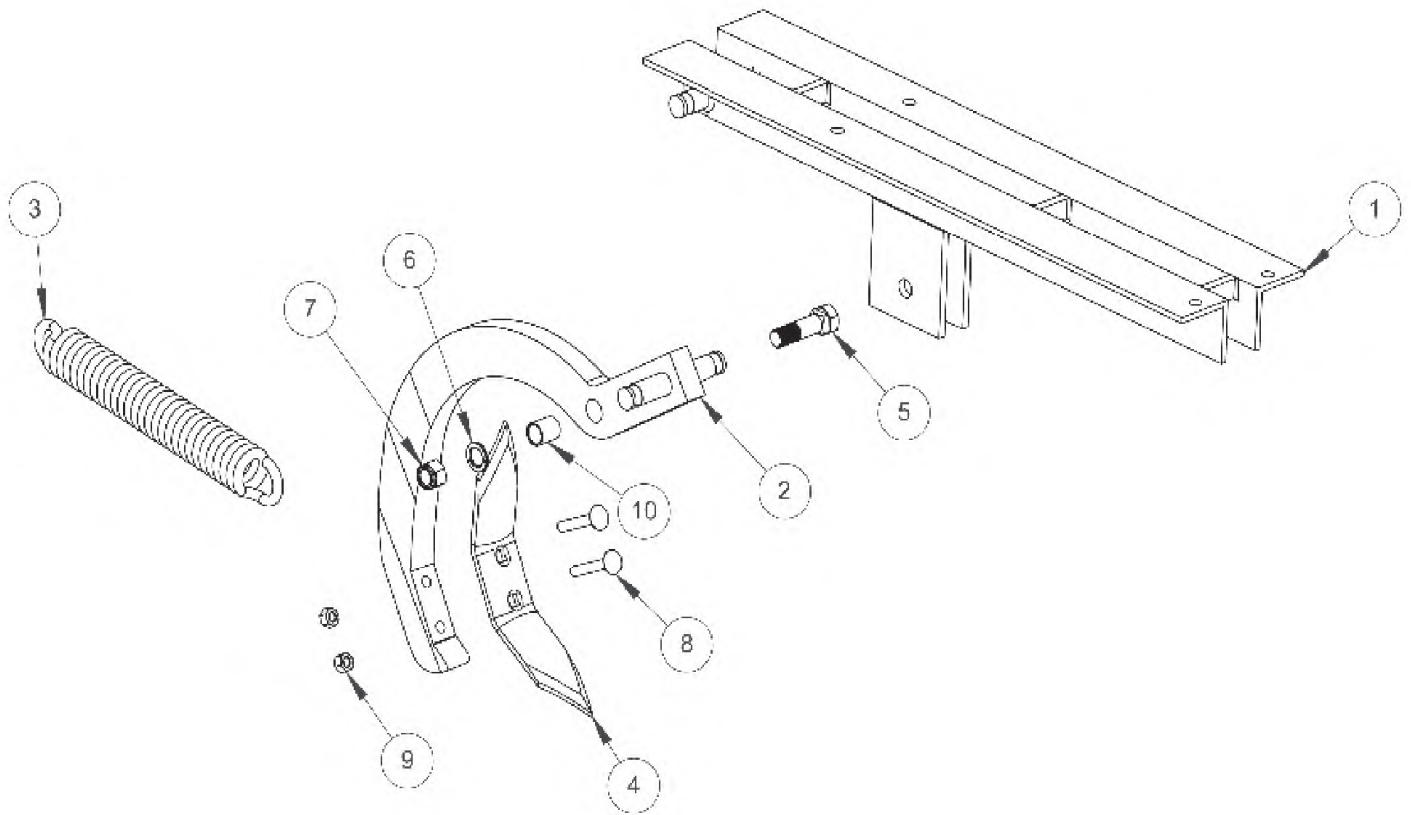

OPERATIONS & PARTS MANUAL

FOR MODELS:

- BE-FC7S
- BE-FC9S
- BE-FC11S

PURCHASE DATE	MODEL NO.	SERIAL NUMBER
DEALER		

EXPLODED VIEW & PARTS LIST

	DESCRIPTION	PART CODE				QTY			
		FKSLOEHD-9	FKSLOEHD-11	FKSLOEHD-13	FKSLOEHD-15	FKSLOEHD-9	FKSLOEHD-11	FKSLOEHD-13	FKSLOEHD-15
1	Frame Assembly	KSLOEHD-502	FKSLOEHD-504	FKSLOEHD-506	FKSLOEHD-508	1			
2	3 Point Linkage Assembly	FKSLOEHD-520		FKSLOEHD-521		1			
3	Big Pair Tine Assembly	FKSLOEHD-512				5	6	7	8
4	Small Pair Tine Assembly	FKSLOEHD-516				4	5	6	7
5	Hitch Pin	10020024		10020019		2			
6	Spring Washer (M25)	10270007				2			
7	Nylock Nut (25mm)	1080008				2			
8	Hex. Bolt (M16x50x2P)	10260016				2			
9	Spring Washer (M16)	10270005				2			
10	Nylock Nut (M16x2P)	10280005				2			
11	Hex. Bolt (M12x32x1.75P)	10260060				36	44	52	60
12	Nylock Nut (M12x1.75P)	10280025				36	44	52	60
13	Spring Washer (M12)	10270003				36	44	52	60
14	Lynch Pin	10020022				2			

BIG PAIR TINE ASSEMBLY

REF.	PART NUMBER	DESCRIPTION	QTY
1	Big Pair	FKSLOEHD-513	1
2	Tine Assembly (25mm)	FKSLOEHD-519	1
3	Spring Coil (28.5 Coil)	FKSLOEHD-029	2
4	Shovel	FKSLOEHD-030	1
5	Hex. Bolt (M18x1.5P)	10260083	1
6	Spring Washer (M18)	10270006	1
7	Nylock Nut (M18x1.5P)	10280006	1
8	Shovel Bolt (7/16x2.5" BSW)	10260137	2
9	Hex. Plain Nut (7/16" BSW)	10280033	2
10	Tine Bush	10070006	1

SMALL PAIR TINE ASSEMBLY

REF.	PART NUMBER	DESCRIPTION	QTY
1	Small Pair (25mm)	FKSLOEHD-517	1
2	Tine Assembly (25mm)	FKSLOEHD-519	1
3	Spring Coil (28.5 Coil)	FKSLOEHD-029	2
4	Shovel	FKSLOEHD-030	1
5	Hex. Bolt (M18x65x1.5P)	10260083	1
6	Spring Washer (M18)	10270006	1
7	Nylock Nut (M18x1.5P)	10280006	1
8	Hex. Plain Nut (7/16" BSW)	10280033	2
9	Shovel Bolt (7/16x2.5" BSW)	10260137	2
10	Tine Bush	10070006	1