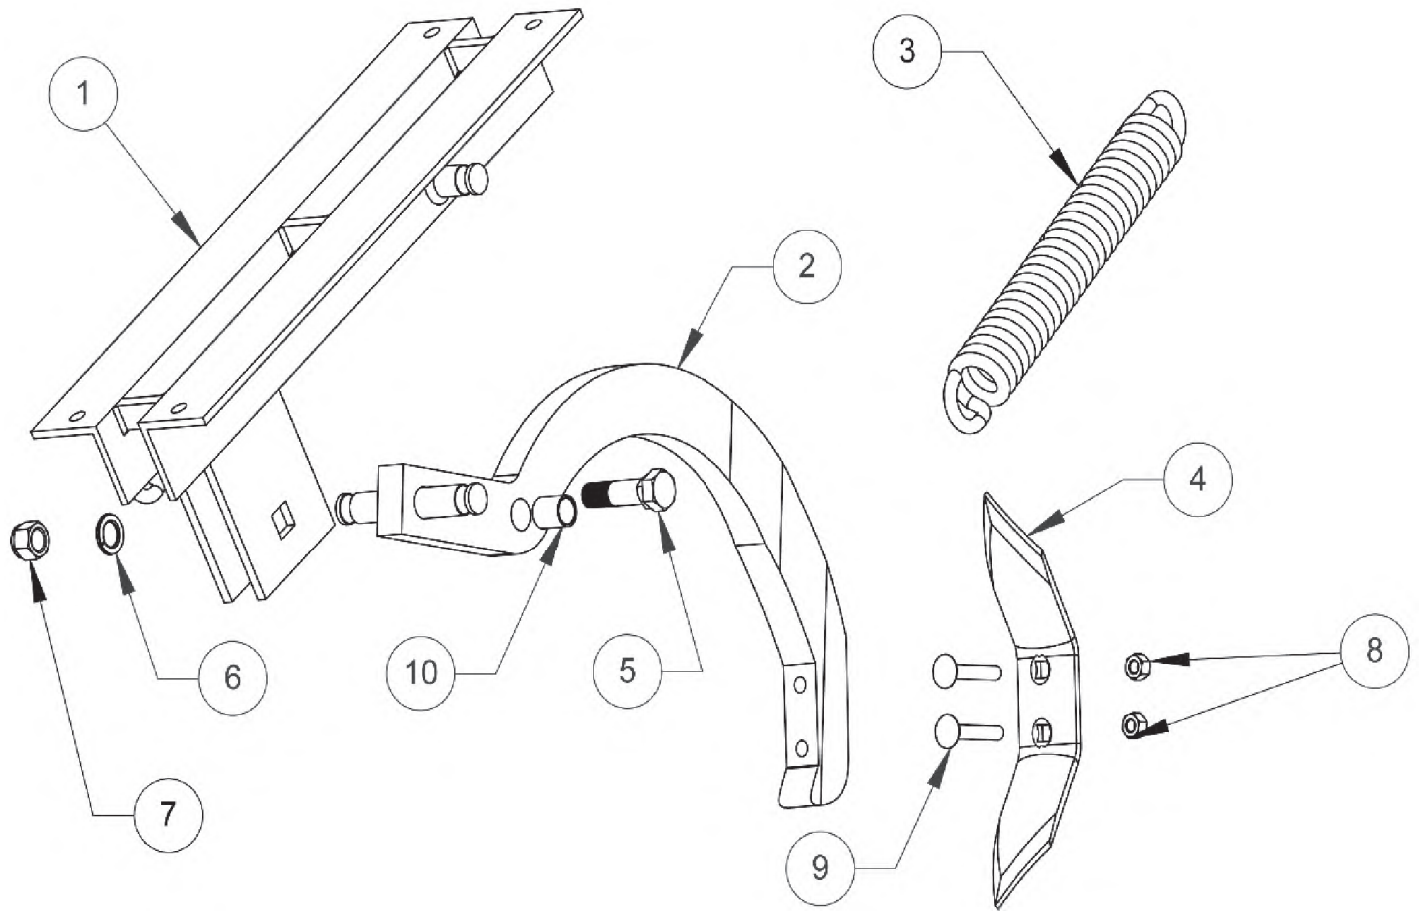

OPERATIONS & PARTS MANUAL

FOR MODELS:

- BE-FC7S
- BE-FC9S
- BE-FC11S

PURCHASE DATE	MODEL NO.	SERIAL NUMBER
DEALER		

EXPLODED VIEW & PARTS LIST

	DESCRIPTION	PART CODE				QTY			
		FKSLOEHD-9	FKSLOEHD-11	FKSLOEHD-13	FKSLOEHD-15	FKSLOEHD-9	FKSLOEHD-11	FKSLOEHD-13	FKSLOEHD-15
1	Frame Assembly	KSLOEHD-502	FKSLOEHD-504	FKSLOEHD-506	FKSLOEHD-508	1			
2	3 Point Linkage Assembly	FKSLOEHD-520		FKSLOEHD-521		1			
3	Big Pair Tine Assembly	FKSLOEHD-512				5	6	7	8
4	Small Pair Tine Assembly	FKSLOEHD-516				4	5	6	7
5	Hitch Pin	10020024		10020019		2			
6	Spring Washer (M25)	10270007				2			
7	Nylock Nut (25mm)	1080008				2			
8	Hex. Bolt (M16x50x2P)	10260016				2			
9	Spring Washer (M16)	10270005				2			
10	Nylock Nut (M16x2P)	10280005				2			
11	Hex. Bolt (M12x32x1.75P)	10260060				36	44	52	60
12	Nylock Nut (M12x1.75P)	10280025				36	44	52	60
13	Spring Washer (M12)	10270003				36	44	52	60
14	Lynch Pin	10020022				2			

BIG PAIR TINE ASSEMBLY

REF.	PART NUMBER	DESCRIPTION	QTY
1	Big Pair	FKSLOEHD-513	1
2	Tine Assembly (25mm)	FKSLOEHD-519	1
3	Spring Coil (28.5 Coil)	FKSLOEHD-029	2
4	Shovel	FKSLOEHD-030	1
5	Hex. Bolt (M18x1.5P)	10260083	1
6	Spring Washer (M18)	10270006	1
7	Nylock Nut (M18x1.5P)	10280006	1
8	Shovel Bolt (7/16x2.5" BSW)	10260137	2
9	Hex. Plain Nut (7/16" BSW)	10280033	2
10	Tine Bush	10070006	1

SMALL PAIR TINE ASSEMBLY

REF.	PART NUMBER	DESCRIPTION	QTY
1	Small Pair (25mm)	FKSLOEHD-517	1
2	Tine Assembly (25mm)	FKSLOEHD-519	1
3	Spring Coil (28.5 Coil)	FKSLOEHD-029	2
4	Shovel	FKSLOEHD-030	1
5	Hex. Bolt (M18x65x1.5P)	10260083	1
6	Spring Washer (M18)	10270006	1
7	Nylock Nut (M18x1.5P)	10280006	1
8	Hex. Plain Nut (7/16" BSW)	10280033	2
9	Shovel Bolt (7/16x2.5" BSW)	10260137	2
10	Tine Bush	10070006	1