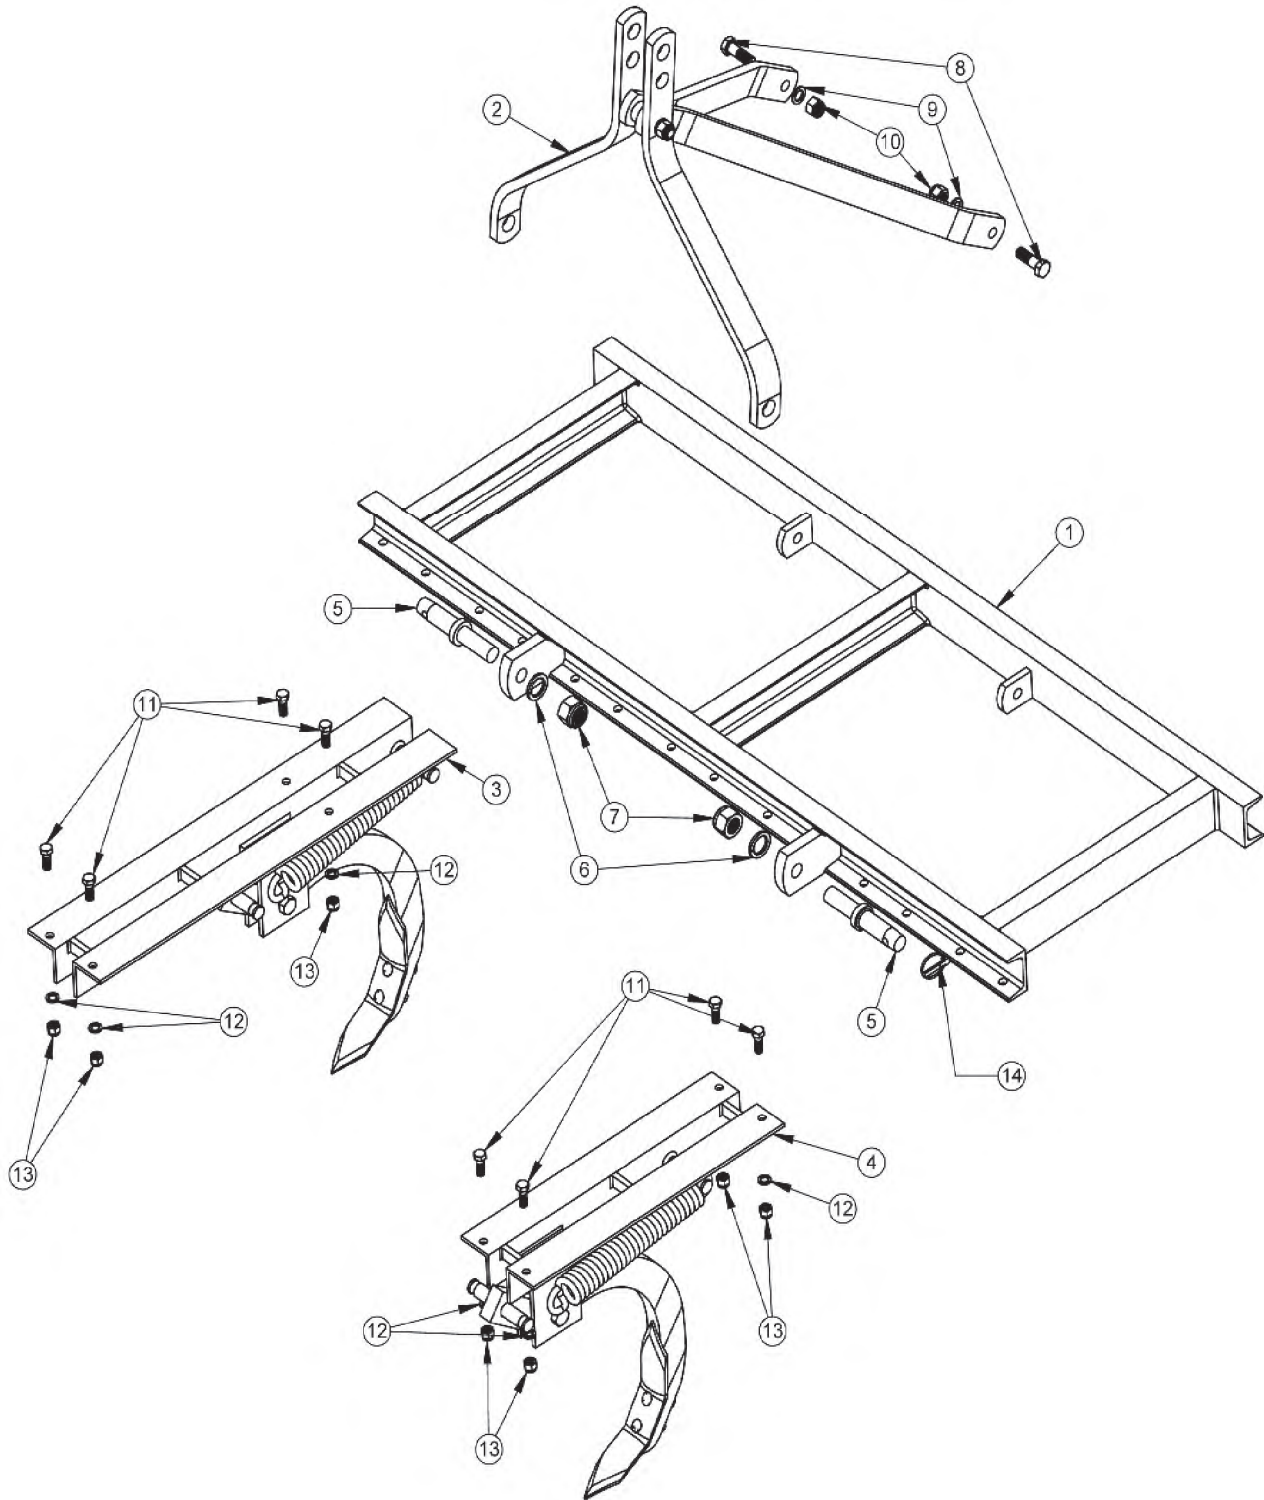

OPERATIONS & PARTS MANUAL

FOR MODELS:

- BE-FC7S
- BE-FC9S
- BE-FC11S

PURCHASE DATE	MODEL NO.	SERIAL NUMBER
DEALER		

EXPLODED VIEW & PARTS LIST

	DESCRIPTION	PART CODE				QTY			
		FKSLOEHD-9	FKSLOEHD-11	FKSLOEHD-13	FKSLOEHD-15	FKSLOEHD-9	FKSLOEHD-11	FKSLOEHD-13	FKSLOEHD-15
1	Frame Assembly	KSLOEHD-502	FKSLOEHD-504	FKSLOEHD-506	FKSLOEHD-508	1			
2	3 Point Linkage Assembly	FKSLOEHD-520		FKSLOEHD-521		1			
3	Big Pair Tine Assembly	FKSLOEHD-512				5	6	7	8
4	Small Pair Tine Assembly	FKSLOEHD-516				4	5	6	7
5	Hitch Pin	10020024		10020019		2			
6	Spring Washer (M25)	10270007				2			
7	Nylock Nut (25mm)	1080008				2			
8	Hex. Bolt (M16x50x2P)	10260016				2			
9	Spring Washer (M16)	10270005				2			
10	Nylock Nut (M16x2P)	10280005				2			
11	Hex. Bolt (M12x32x1.75P)	10260060				36	44	52	60
12	Nylock Nut (M12x1.75P)	10280025				36	44	52	60
13	Spring Washer (M12)	10270003				36	44	52	60
14	Lynch Pin	10020022				2			

BIG PAIR TINE ASSEMBLY

REF.	PART NUMBER	DESCRIPTION	QTY
1	Big Pair	FKSLOEHD-513	1
2	Tine Assembly (25mm)	FKSLOEHD-519	1
3	Spring Coil (28.5 Coil)	FKSLOEHD-029	2
4	Shovel	FKSLOEHD-030	1
5	Hex. Bolt (M18x1.5P)	10260083	1
6	Spring Washer (M18)	10270006	1
7	Nylock Nut (M18x1.5P)	10280006	1
8	Shovel Bolt (7/16x2.5" BSW)	10260137	2
9	Hex. Plain Nut (7/16" BSW)	10280033	2
10	Tine Bush	10070006	1

SMALL PAIR TINE ASSEMBLY

REF.	PART NUMBER	DESCRIPTION	QTY
1	Small Pair (25mm)	FKSLOEHD-517	1
2	Tine Assembly (25mm)	FKSLOEHD-519	1
3	Spring Coil (28.5 Coil)	FKSLOEHD-029	2
4	Shovel	FKSLOEHD-030	1
5	Hex. Bolt (M18x65x1.5P)	10260083	1
6	Spring Washer (M18)	10270006	1
7	Nylock Nut (M18x1.5P)	10280006	1
8	Hex. Plain Nut (7/16" BSW)	10280033	2
9	Shovel Bolt (7/16x2.5" BSW)	10260137	2
10	Tine Bush	10070006	1