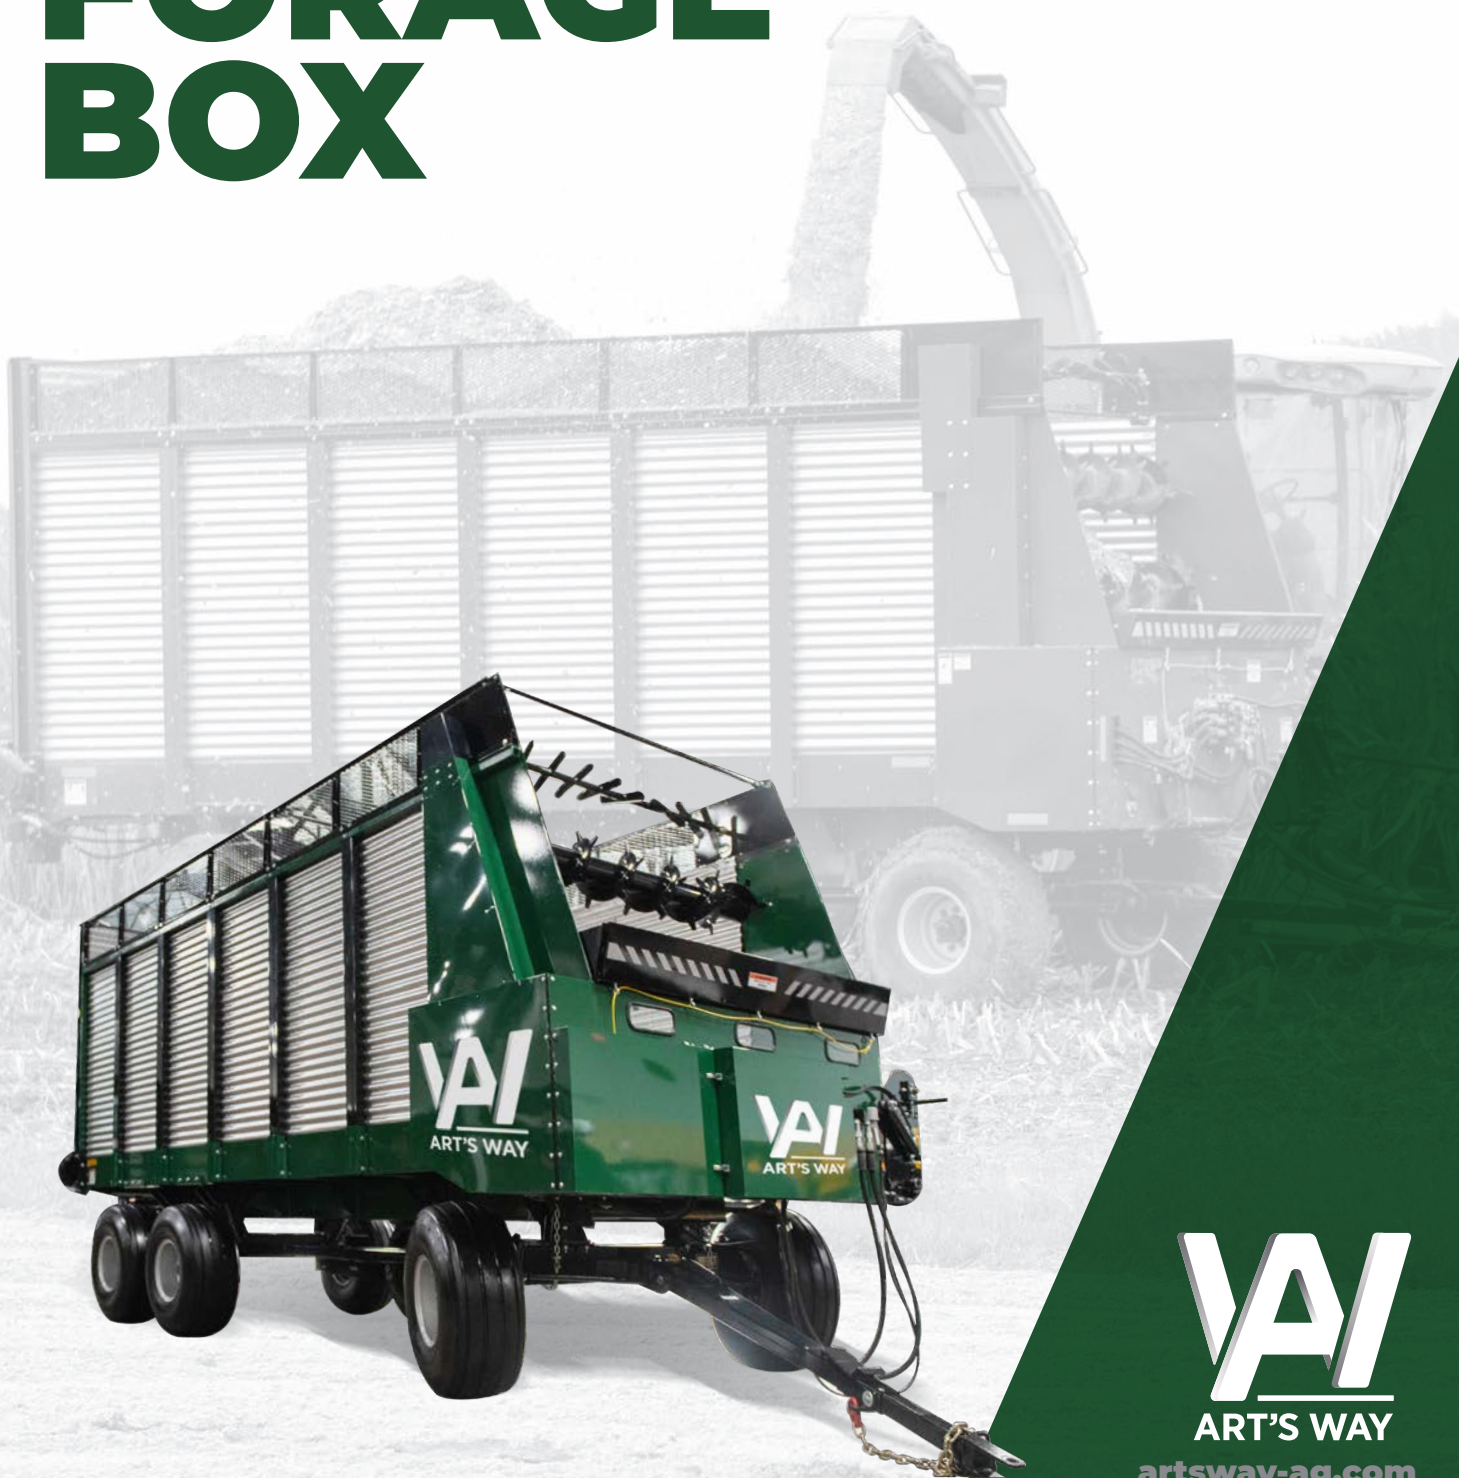

2100 SERIES FORAGE BOX

VAI
ART'S WAY
artsway-ag.com

Take full control of the box.

Are you a mid-sized operation looking for a straightforward, no-fuss forage box? The Art's Way 2100 Series forage box was built to speed up unload times with a fast, hydraulic drive system which allows you to switch from front unload to rear unload with the push of a button right from the cab. We believe a quality forage box doesn't have to be loaded with unnecessary bells and whistles to get the job done. What you need is a low-maintenance forage box with durable components and the ultimate versatility with running gear and truck-mount compatible frame. **This simple, serviceable and affordable forage box will keep your cow candy rolling for years to come.**

Product highlights:

- ▶ One in-cab button, hydraulic drive system to switch from rear unload to front unload
- ▶ User-friendly, independent controls
- ▶ 16-, 18- and 20-ft. high-capacity box length options
- ▶ 1/2-in. thick and slick densilite flooring for reduced thermal expansion and minimal wear
- ▶ Streamlined components for improved serviceability and lower replacement costs
- ▶ 4-minute front unload
- ▶ 1-minute rear unload
- ▶ Running gear and truck-mount compatible frame
- ▶ 10 floor speed options

Robust capacity

Pick the box size fit for you — 16-, 18- or 20-ft. — with corrugated-steel sides ready to take on the acidic environment of forage harvest.

No-fuss engineering for easier maintenance

We've drastically reduced the number of unique parts on this machine. These streamlined components translate to a simple, low-maintenance forage box that just about anyone can service.

Durable floors

The box floors are constructed with tough 1/2-in. thick densilite material for reduced thermal expansion (no waves and buckles here) and minimal wear. These floors provide a slick surface for material to slide across to reduce trapped moisture buildup.