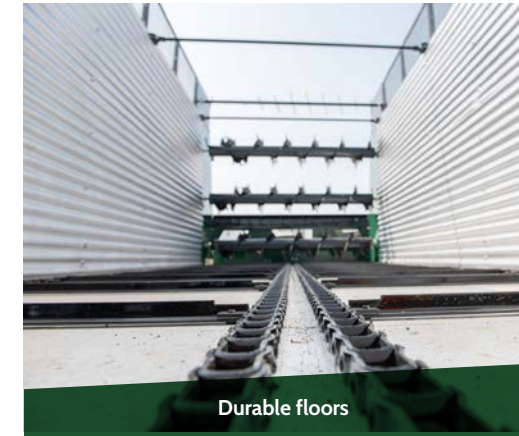

2100 SERIES FORAGE BOX

VAI
ART'S WAY
artsway-ag.com

Take full control of the box.

Are you a mid-sized operation looking for a straightforward, no-fuss forage box? The Art's Way 2100 Series forage box was built to speed up unload times with a fast, hydraulic drive system which allows you to switch from front unload to rear unload with the push of a button right from the cab. We believe a quality forage box doesn't have to be loaded with unnecessary bells and whistles to get the job done. What you need is a low-maintenance forage box with durable components and the ultimate versatility with running gear and truck-mount compatible frame. **This simple, serviceable and affordable forage box will keep your cow candy rolling for years to come.**

Product highlights:

- ▶ One in-cab button, hydraulic drive system to switch from rear unload to front unload
- ▶ User-friendly, independent controls
- ▶ 16-, 18- and 20-ft. high-capacity box length options
- ▶ 1/2-in. thick and slick densilite flooring for reduced thermal expansion and minimal wear
- ▶ Streamlined components for improved serviceability and lower replacement costs
- ▶ 4-minute front unload
- ▶ 1-minute rear unload
- ▶ Running gear and truck-mount compatible frame
- ▶ 10 floor speed options

Robust capacity

Pick the box size fit for you — 16-, 18- or 20-ft. — with corrugated-steel sides ready to take on the acidic environment of forage harvest.

No-fuss engineering for easier maintenance

We've drastically reduced the number of unique parts on this machine. These streamlined components translate to a simple, low-maintenance forage box that just about anyone can service.

Durable floors

The box floors are constructed with tough 1/2-in. thick densilite material for reduced thermal expansion (no waves and buckles here) and minimal wear. These floors provide a slick surface for material to slide across to reduce trapped moisture buildup.