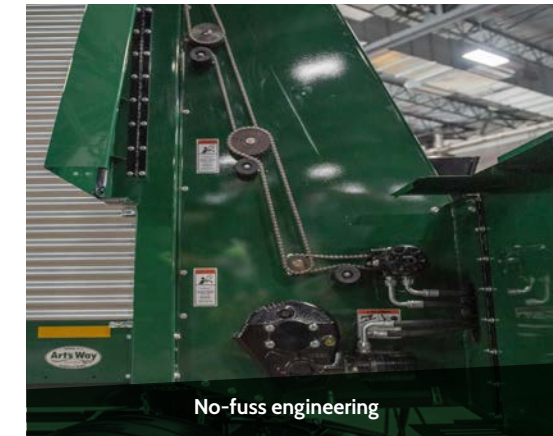

2100 SERIES FORAGE BOX

VAI
ART'S WAY
artsway-ag.com

Take full control of the box.

Are you a mid-sized operation looking for a straightforward, no-fuss forage box? The Art's Way 2100 Series forage box was built to speed up unload times with a fast, hydraulic drive system which allows you to switch from front unload to rear unload with the push of a button right from the cab. We believe a quality forage box doesn't have to be loaded with unnecessary bells and whistles to get the job done. What you need is a low-maintenance forage box with durable components and the ultimate versatility with running gear and truck-mount compatible frame. **This simple, serviceable and affordable forage box will keep your cow candy rolling for years to come.**

Product highlights:

- ▶ One in-cab button, hydraulic drive system to switch from rear unload to front unload
- ▶ User-friendly, independent controls
- ▶ 16-, 18- and 20-ft. high-capacity box length options
- ▶ 1/2-in. thick and slick densilite flooring for reduced thermal expansion and minimal wear
- ▶ Streamlined components for improved serviceability and lower replacement costs
- ▶ 4-minute front unload
- ▶ 1-minute rear unload
- ▶ Running gear and truck-mount compatible frame
- ▶ 10 floor speed options

Robust capacity

Pick the box size fit for you — 16-, 18- or 20-ft. — with corrugated-steel sides ready to take on the acidic environment of forage harvest.

No-fuss engineering for easier maintenance

We've drastically reduced the number of unique parts on this machine. These streamlined components translate to a simple, low-maintenance forage box that just about anyone can service.

Options

In-cab hydraulic controls

Our all new in-cab hydraulic controls allow you to run your forage box without leaving the seat of your tractor. This option allows you to change from front unload to rear unload with a push of a button.