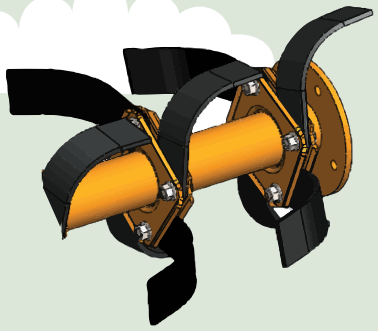

WOODS 30 & 40 SERIES TILLERS

DARE-TO-COMPARE

Woods' new standard-duty Rotary Tillers are a high quality, low maintenance, and easy to use addition to your stable of landscaping tools. This completely redesigned line of PTO-driven attachments is built in the USA and backed by Woods' industry-leading warranty.

Match Your Tractor Color

⚡ Durability

Double Flange

WOODS
Exclusive

Woods' double flange design clamps both sides of the tine - just like heavy-duty skid steer and agricultural grade tillers.

- Strong blade support
- Simple maintenance
- Patent pending design