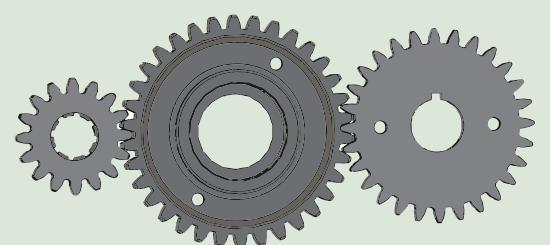

WOODS 30 & 40 SERIES TILLERS

DARE-TO-COMPARE

Woods' new standard-duty Rotary Tillers are a high quality, low maintenance, and easy to use addition to your stable of landscaping tools. This completely redesigned line of PTO-driven attachments is built in the USA and backed by Woods' industry-leading warranty.

Match Your Tractor Color

⚡ Durability

Double Flange

WOODS
Exclusive

Woods' double flange design clamps both sides of the tine - just like heavy-duty skid steer and agricultural grade tillers.

- Strong blade support
- Simple maintenance
- Patent pending design

CUSTOMER
Preferred

Our gear-driven side drive allows years of dependable service with far less maintenance required than a chain-driven unit.

Woods
Bush Hog
Kodiak
Cherokee

Frontier
Land Pride

Heavy Weight

A heavier rotary tiller will perform better by digging deeper.

Woods
Bush Hog
Kodiak
Cherokee

Land Pride
Frontier

True Tilling Width

All Woods tillers are advertised and sold by true tilling width, rather than machine width.