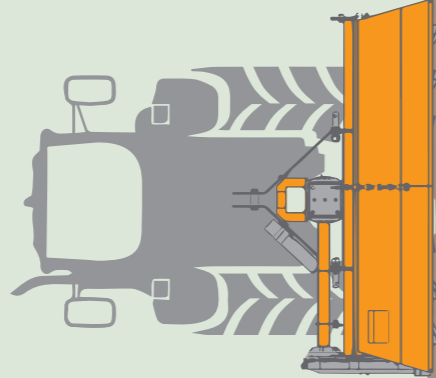

Competitive Specification Chart

SPECIFICATIONS	Woods		Land Pride		Bush Hog		Frontier	Kodiak	Cherokee
	RT60.40	RTR60.40	RTA1258	RTR1258	RT60G	RT60GR	RT1157	TS-5	RT5
Model									
HP	40		40		45		40	40	40
True Tilling Width*	59"		N/A		54"		N/A	56"	N/A
Overall Width	60"		58"		60"		57"	60"	60"
Side Drive	Gear		Chain		Gear		Chain	Gear	Gear
Forward or Reverse Rotation	F	R	F	R	F	R	F	F	F
Double Flange	Yes		No		No		No	No	No
Weight	572 lbs		463 lbs		673 lbs		480 lbs	600 lbs	732 lbs
Colors	B, G, O, R, WO		G, O, R, T		B, G, O, R		G	R	R
Warranty (Tiller / Gearbox)	1 / 3 years		1 / 3 years		1 / 1 years		1 / 1 years	1 / 1 years	1 / 1 years

N/A = Not Available

* Measurement from tine tip to tine tip on opposite sides of rotor shaft

Color Code
B - Blue
G - Green
O - Orange
R - Red
T - Tan
Y - Yellow
WO - Woods® orange