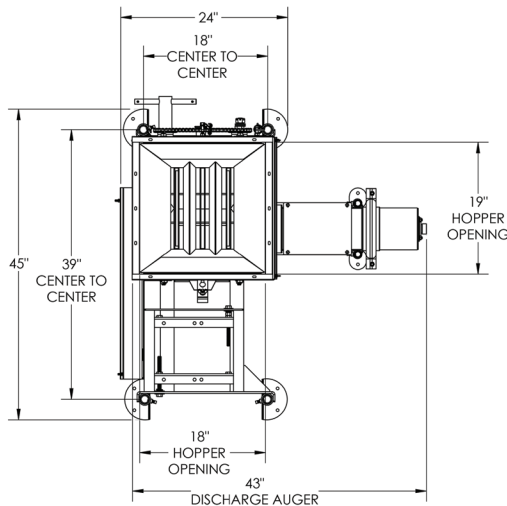

#### Features

- Economical and versatile
- Mount under low discharge outlets
- Auger options for discharge
- Set rolls with a single lever

Roll Configuration	Dry Corn	High Moisture Corn	Soybeans	Milo	Small Grains
4	250 bsh/hr	200 bsh/hr			
6.5	180 bsh/hr	150 bsh/hr		160 bsh/hr	100 bsh/hr
8	160 bsh/hr	130 bsh/hr		144 bsh/hr	90 bsh/hr
10	140 bsh/hr	110 bsh/hr		130 bsh/hr	80 bsh/hr

#### Specifications

Roll Size: 6"x 8"

Weight: 370 lbs

Horsepower: 3-5

Email: [info@automaticag.com](mailto:info@automaticag.com)  
800-336-4336 • [automaticag.com](http://automaticag.com)