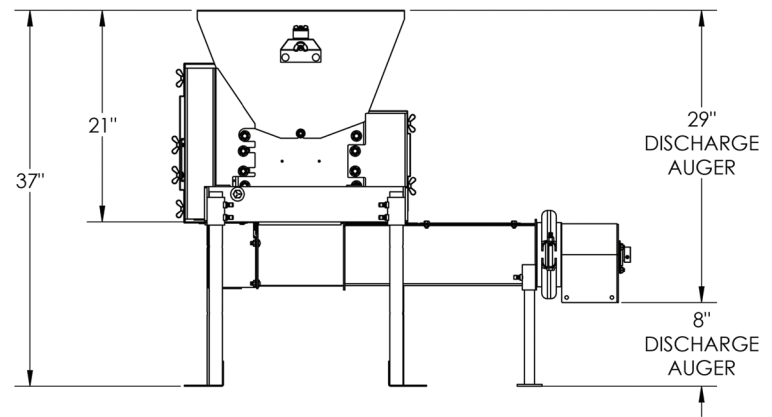

#### Features

- Economical and versatile
- Mount under low discharge outlets
- Auger options for discharge
- Set rolls with a single lever

Roll Configuration	Dry Corn	High Moisture Corn	Soybeans	Milo	Small Grains
4	250 bsh/hr	200 bsh/hr			
6.5	180 bsh/hr	150 bsh/hr		160 bsh/hr	100 bsh/hr
8	160 bsh/hr	130 bsh/hr		144 bsh/hr	90 bsh/hr
10	140 bsh/hr	110 bsh/hr		130 bsh/hr	80 bsh/hr

#### Specifications

Roll Size: 6"x 8"

Weight: 370 lbs

Horsepower: 3-5

Email: [info@automaticag.com](mailto:info@automaticag.com)  
800-336-4336 • [automaticag.com](http://automaticag.com)