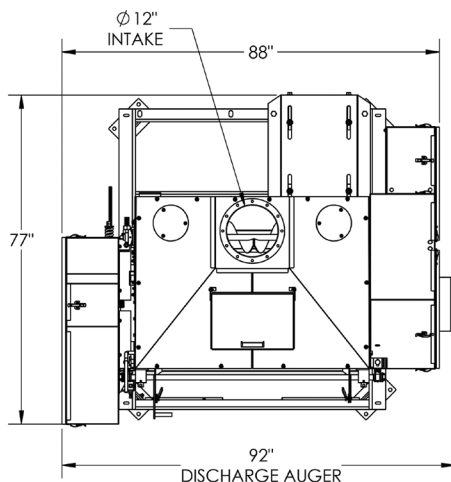

Roll Configuration	Dry Corn	High Moisture Corn	Soybeans	Milo	Small Grains
4	6300 bsh/hr	5900 bsh/hr			
6.5	4050 bsh/hr	3600 bsh/hr	3420 bsh/hr	3525 bsh/hr	1760 bsh/hr
8	3510 bsh/hr	3120 bsh/hr	2760 bsh/hr	3165 bsh/hr	2370 bsh/hr
10	2970 bsh/hr	2640 bsh/hr	2340 bsh/hr	2820 bsh/hr	2115 bsh/hr

Specifications

Roll Size: 14"x 54"

Weight: 5500 lbs

Horsepower: 100, 1800RPM

Email: info@automaticag.com
800-336-4336 • automaticag.com