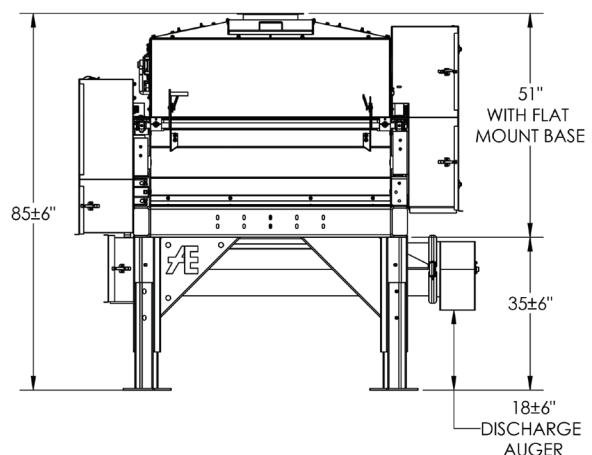

Roll Configuration	Dry Corn	High Moisture Corn	Soybeans	Milo	Small Grains
4	6300 bsh/hr	5900 bsh/hr			
6.5	4050 bsh/hr	3600 bsh/hr	3420 bsh/hr	3525 bsh/hr	1760 bsh/hr
8	3510 bsh/hr	3120 bsh/hr	2760 bsh/hr	3165 bsh/hr	2370 bsh/hr
10	2970 bsh/hr	2640 bsh/hr	2340 bsh/hr	2820 bsh/hr	2115 bsh/hr

Specifications

Roll Size: 14"x 54"

Weight: 5500 lbs

Horsepower: 100, 1800RPM

Email: info@automaticag.com
800-336-4336 • automaticag.com