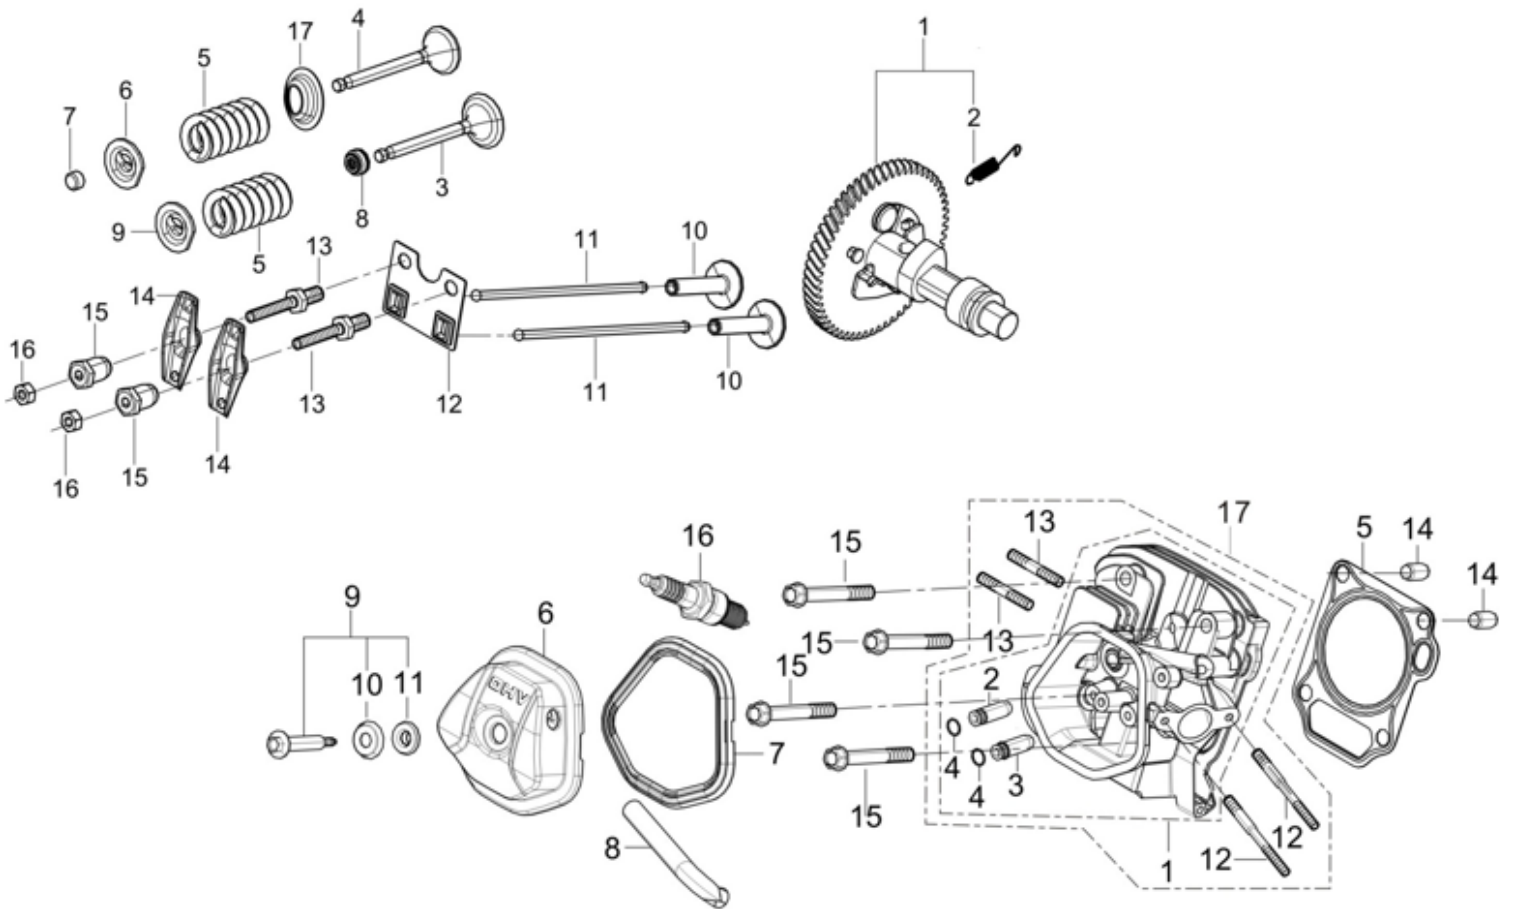

PARTS BREAKDOWN GENERATOR

MODEL:BE-6500ER

BEPOWEREQUIPMENT

.COM

PARTS BREAKDOWN GENERATOR

MODEL:BE-6500ER

CYLINDER HEAD AND COVER

REF NO.	DESCRIPTION	QTY	PART NO.
5	CYLINDER HEAD GASKET	1	85.571.021
6	COVER SUBASSEMBLY	1	85.571.022
7	CYLINDER HEAD COVER GASKETE	1	
16	SPARK PLUG	1	85.519.001

CRANKCASE

REF NO.	DESCRIPTION	QTY	PART NO.
3	OIL SENSOR	1	85.571.003
5	OIL ALERT	1	

PARTS BREAKDOWN GENERATOR

MODEL:BE-6500ER

CYLINDER HEAD AND CAM SHAFT

REF NO.	DESCRIPTION	QTY	PART NO.
ALL NUMBERS	COMPLETE CYLINDER HEAD & CAM SHAFT ASSEMBLY	1	85.571.066

PARTS BREAKDOWN GENERATOR

MODEL:BE-6500ER

CRANKCASE COVER

REF NO.	DESCRIPTION	QTY	PART NO.
3	OIL DIPSTIC	1	85.571.020
2	CRANKCASE GASKET	1	85.571.341
15	OIL SEAL	1	

STARTER

REF NO.	DESCRIPTION	QTY	PART NO.
12	RECOIL ASSEMBLY	1	85.571.026

PARTS BREAKDOWN GENERATOR

MODEL:BE-6500ER

SHROUD

REF NO.	DESCRIPTION	QTY	PART NO.
1	SHROUD (YELLOW)	1	85.571.038

CARBURETOR ASSEMBLY

REF NO.	DESCRIPTION	QTY	PART NO.
1	CARBURETOR ASSEMBLY	1	85.571.257
2	GASKET, AIR CLEANER	2	
3	GASKET, CARBURETOR	1	
4	PLATE, CARBURETOR INSULATOR	1	
5	GASKET, INLET	1	
7	CHOKE CONTROL ASSEMBLY	1	85.571.248
30	VALVE, ONE WAY	1	85.571.246
*	HIGH ALTITUDE JET KIT, 3-6K FEET	1	85.571.247
*	HIGH ALTITUDE JET KIT, 6-8K FEET	1	85.571.247