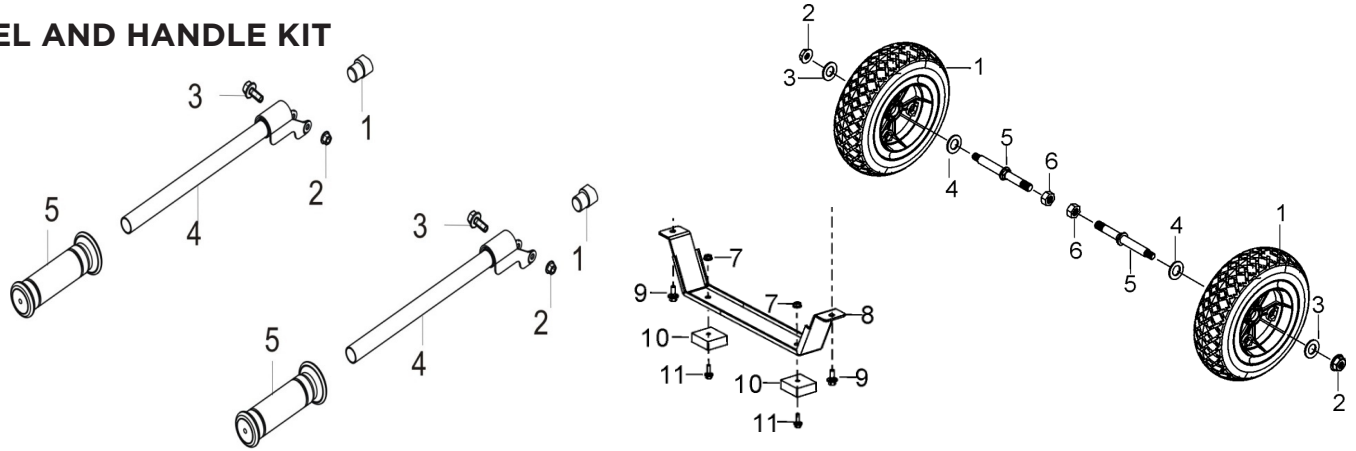

WHEEL AND HANDLE KIT

REF NO.	DESCRIPTION	QTY	PART NO.
1-11	WHEEL AND HANDLE ASSEMBLY	1	85.571.087
1-11*	*OLD STYLE WHEEL AND HANDLE ASSEMBLY (NOT SHOWN)	1	85.571.077

*OLD STYLE KIT HAS A FULL AXEL CONNECTING THE WHEELS TOGETHER