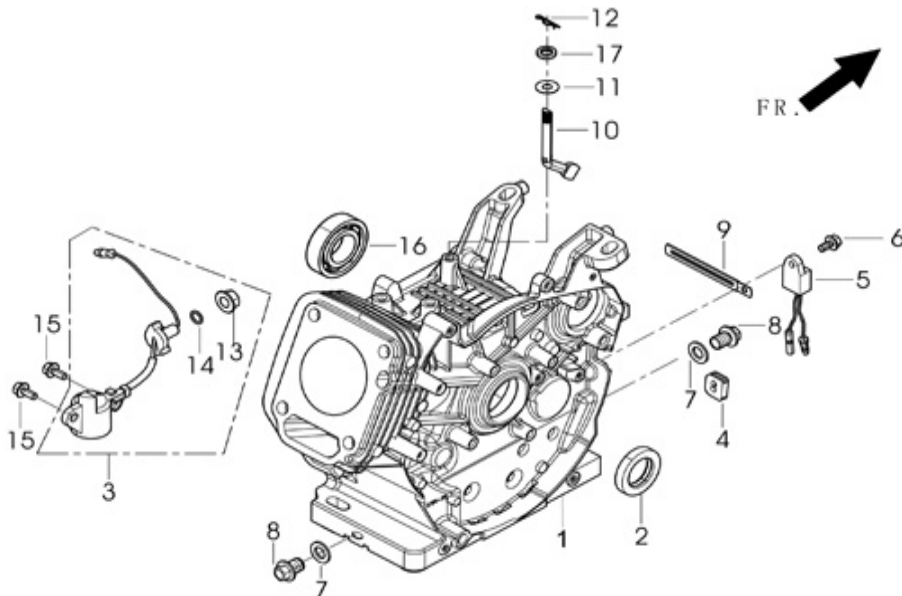

PARTS BREAKDOWN GENERATOR

MODEL:BE-6500ER

BEPOWEREQUIPMENT

.COM

PARTS BREAKDOWN GENERATOR

MODEL:BE-6500ER

CYLINDER HEAD AND COVER

REF NO.	DESCRIPTION	QTY	PART NO.
5	CYLINDER HEAD GASKET	1	85.571.021
6	COVER SUBASSEMBLY	1	85.571.022
7	CYLINDER HEAD COVER GASKETE	1	
16	SPARK PLUG	1	85.519.001

CRANKCASE

REF NO.	DESCRIPTION	QTY	PART NO.
3	OIL SENSOR	1	85.571.003
5	OIL ALERT	1	

PARTS BREAKDOWN GENERATOR

MODEL:BE-6500ER

CYLINDER HEAD AND CAM SHAFT

REF NO.	DESCRIPTION	QTY	PART NO.
ALL NUMBERS	COMPLETE CYLINDER HEAD & CAM SHAFT ASSEMBLY	1	85.571.066

PARTS BREAKDOWN GENERATOR

MODEL:BE-6500ER

CRANKCASE COVER

REF NO.	DESCRIPTION	QTY	PART NO.
3	OIL DIPSTIC	1	85.571.020
2	CRANKCASE GASKET	1	85.571.341
15	OIL SEAL	1	

STARTER

REF NO.	DESCRIPTION	QTY	PART NO.
12	RECOIL ASSEMBLY	1	85.571.026

PARTS BREAKDOWN GENERATOR

MODEL:BE-6500ER

SHROUD

REF NO.	DESCRIPTION	QTY	PART NO.
1	SHROUD (YELLOW)	1	85.571.038

CARBURETOR ASSEMBLY

REF NO.	DESCRIPTION	QTY	PART NO.
1	CARBURETOR ASSEMBLY	1	85.571.257
2	GASKET, AIR CLEANER	2	
3	GASKET, CARBURETOR	1	
4	PLATE, CARBURETOR INSULATOR	1	
5	GASKET, INLET	1	
7	CHOKE CONTROL ASSEMBLY	1	85.571.248
30	VALVE, ONE WAY	1	85.571.246
*	HIGH ALTITUDE JET KIT, 3-6K FEET	1	85.571.247
*	HIGH ALTITUDE JET KIT, 6-8K FEET	1	85.571.247