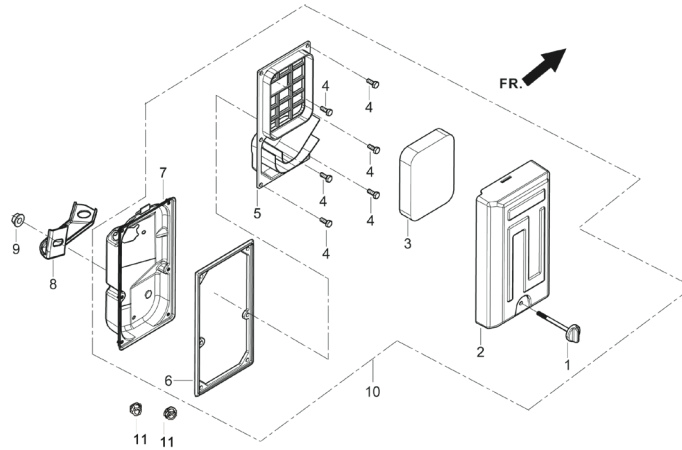

REF NO.	DESCRIPTION	QTY	PART NO.
10	AIR FILTER ASSEMBLY, EPA/CARB	1	85.571.258
10	*OLD STYLE AIR FILTER , NON-EPA/CARB	1	85.571.071

*OLD STYLE AIR FILTER DOES NOT HAVE HOSE BARB ITS THE BACK