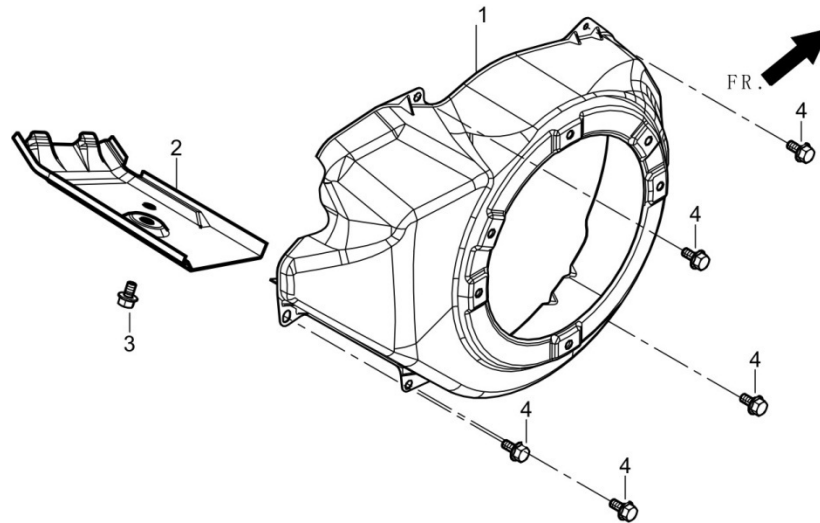

PARTS BREAKDOWN GENERATOR

MODEL:BE-6500ER

BEPOWEREQUIPMENT

.COM

PARTS BREAKDOWN GENERATOR

MODEL:BE-6500ER

CYLINDER HEAD AND COVER

REF NO.	DESCRIPTION	QTY	PART NO.
5	CYLINDER HEAD GASKET	1	85.571.021
6	COVER SUBASSEMBLY	1	85.571.022
7	CYLINDER HEAD COVER GASKETE	1	
16	SPARK PLUG	1	85.519.001

CRANKCASE

REF NO.	DESCRIPTION	QTY	PART NO.
3	OIL SENSOR	1	85.571.003
5	OIL ALERT	1	

PARTS BREAKDOWN GENERATOR

MODEL:BE-6500ER

CYLINDER HEAD AND CAM SHAFT

REF NO.	DESCRIPTION	QTY	PART NO.
ALL NUMBERS	COMPLETE CYLINDER HEAD & CAM SHAFT ASSEMBLY	1	85.571.066

PARTS BREAKDOWN GENERATOR

MODEL:BE-6500ER

CRANKCASE COVER

REF NO.	DESCRIPTION	QTY	PART NO.
3	OIL DIPSTIC	1	85.571.020
2	CRANKCASE GASKET	1	85.571.341
15	OIL SEAL	1	

STARTER

REF NO.	DESCRIPTION	QTY	PART NO.
12	RECOIL ASSEMBLY	1	85.571.026

PARTS BREAKDOWN GENERATOR

MODEL:BE-6500ER

SHROUD

REF NO.	DESCRIPTION	QTY	PART NO.
1	SHROUD (YELLOW)	1	85.571.038

CARBURETOR ASSEMBLY

REF NO.	DESCRIPTION	QTY	PART NO.
1	CARBURETOR ASSEMBLY	1	85.571.257
2	GASKET, AIR CLEANER	2	
3	GASKET, CARBURETOR	1	
4	PLATE, CARBURETOR INSULATOR	1	
5	GASKET, INLET	1	
7	CHOKE CONTROL ASSEMBLY	1	85.571.248
30	VALVE, ONE WAY	1	85.571.246
*	HIGH ALTITUDE JET KIT, 3-6K FEET	1	85.571.247
*	HIGH ALTITUDE JET KIT, 6-8K FEET	1	85.571.247