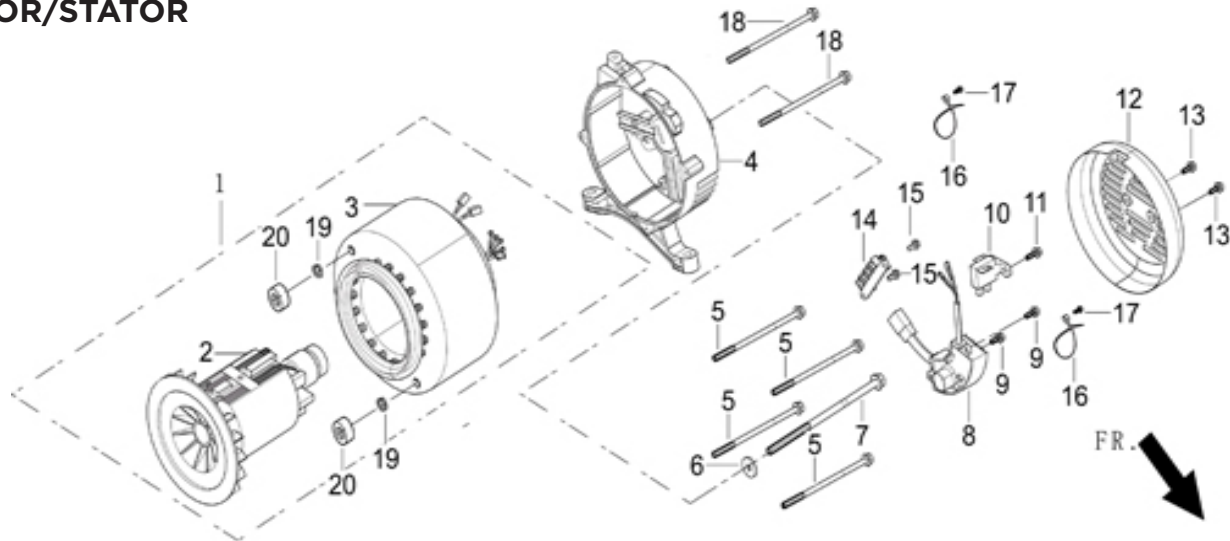

ROTOR/STATOR

REF NO.	DESCRIPTION	QTY	PART NO.
1	MOTOR ASSEMBLY	1	85.571.267
4	MOTOR BRACKET	1	85.571.127
8	VOLTAGE REGULATOR	1	85.571.081
10	CARBON BRUSH SUBASSEMBLY	1	85.571.082