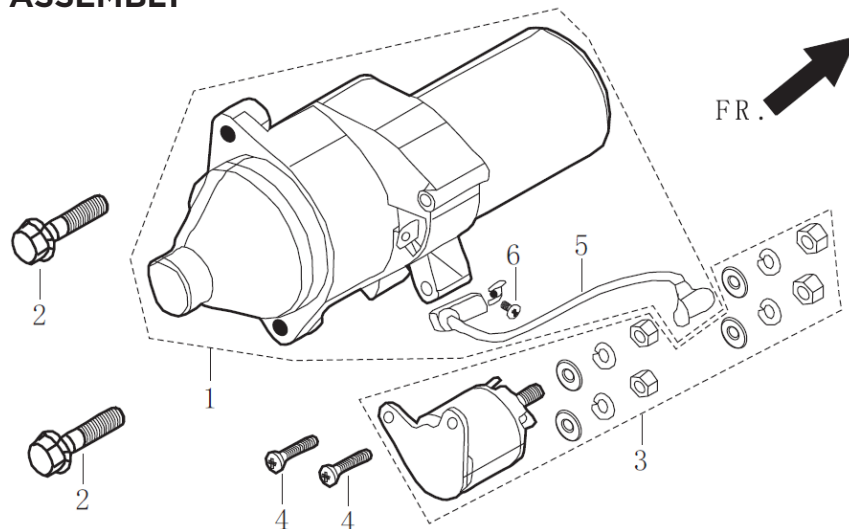

PARTS BREAKDOWN GENERATOR

MODEL:BE-6500ER

FLYWHEEL SUBASSEMBLY

REF NO.	DESCRIPTION	QTY	PART NO.
5	IGNITION COIL	1	85.571.032
9	CHARGE COIL SUBASSEMBLY	1	85.571.075

MOTOR STARTER ASSEMBLY

REF NO.	DESCRIPTION	QTY	PART NO.
1	STARTER MOTOR ASSEMBLY	1	85.571.076