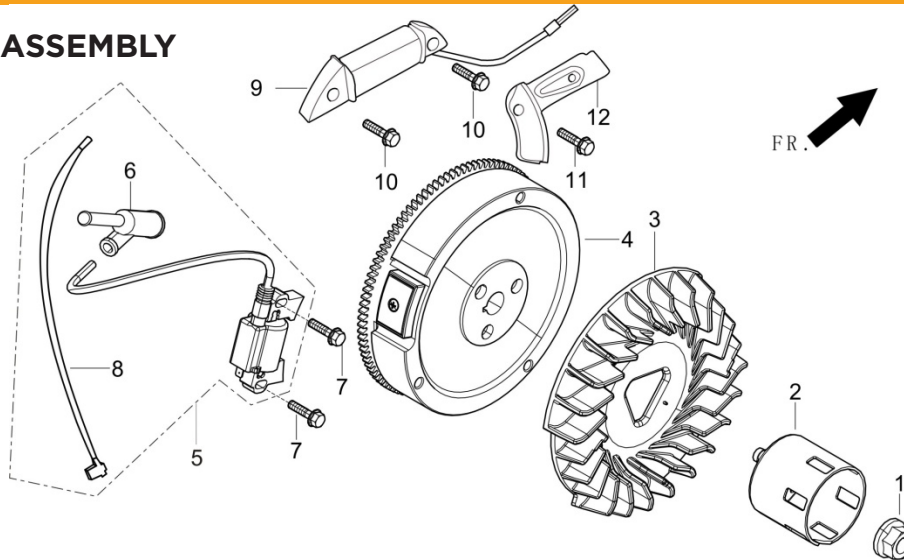

FLYWHEEL SUBASSEMBLY

REF NO.	DESCRIPTION	QTY	PART NO.
5	IGNITION COIL	1	85.571.032
9	CHARGE COIL SUBASSEMBLY	1	85.571.075