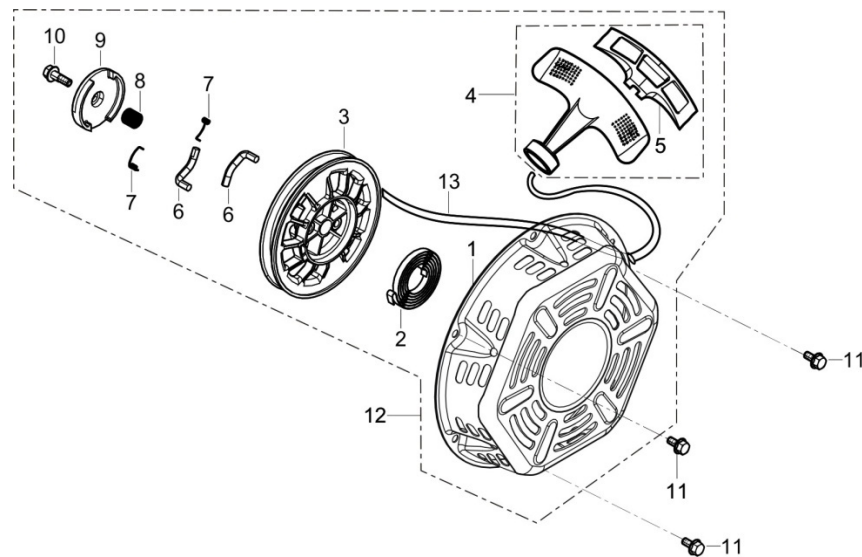

PARTS BREAKDOWN GENERATOR

MODEL:BE-6500ER

BEPOWEREQUIPMENT

.COM

PARTS BREAKDOWN GENERATOR

MODEL:BE-6500ER

CYLINDER HEAD AND COVER

REF NO.	DESCRIPTION	QTY	PART NO.
5	CYLINDER HEAD GASKET	1	85.571.021
6	COVER SUBASSEMBLY	1	85.571.022
7	CYLINDER HEAD COVER GASKETE	1	
16	SPARK PLUG	1	85.519.001

CRANKCASE

REF NO.	DESCRIPTION	QTY	PART NO.
3	OIL SENSOR	1	85.571.003
5	OIL ALERT	1	

PARTS BREAKDOWN GENERATOR

MODEL:BE-6500ER

CYLINDER HEAD AND CAM SHAFT

REF NO.	DESCRIPTION	QTY	PART NO.
ALL NUMBERS	COMPLETE CYLINDER HEAD & CAM SHAFT ASSEMBLY	1	85.571.066

PARTS BREAKDOWN GENERATOR

MODEL:BE-6500ER

CRANKCASE COVER

REF NO.	DESCRIPTION	QTY	PART NO.
3	OIL DIPSTIC	1	85.571.020
2	CRANKCASE GASKET	1	85.571.341
15	OIL SEAL	1	

STARTER

REF NO.	DESCRIPTION	QTY	PART NO.
12	RECOIL ASSEMBLY	1	85.571.026

PARTS BREAKDOWN GENERATOR

MODEL:BE-6500ER

SHROUD

REF NO.	DESCRIPTION	QTY	PART NO.
1	SHROUD (YELLOW)	1	85.571.038

CARBURETOR ASSEMBLY

REF NO.	DESCRIPTION	QTY	PART NO.
1	CARBURETOR ASSEMBLY	1	85.571.257
2	GASKET, AIR CLEANER	2	
3	GASKET, CARBURETOR	1	
4	PLATE, CARBURETOR INSULATOR	1	
5	GASKET, INLET	1	
7	CHOKE CONTROL ASSEMBLY	1	85.571.248
30	VALVE, ONE WAY	1	85.571.246
*	HIGH ALTITUDE JET KIT, 3-6K FEET	1	85.571.247
*	HIGH ALTITUDE JET KIT, 6-8K FEET	1	85.571.247