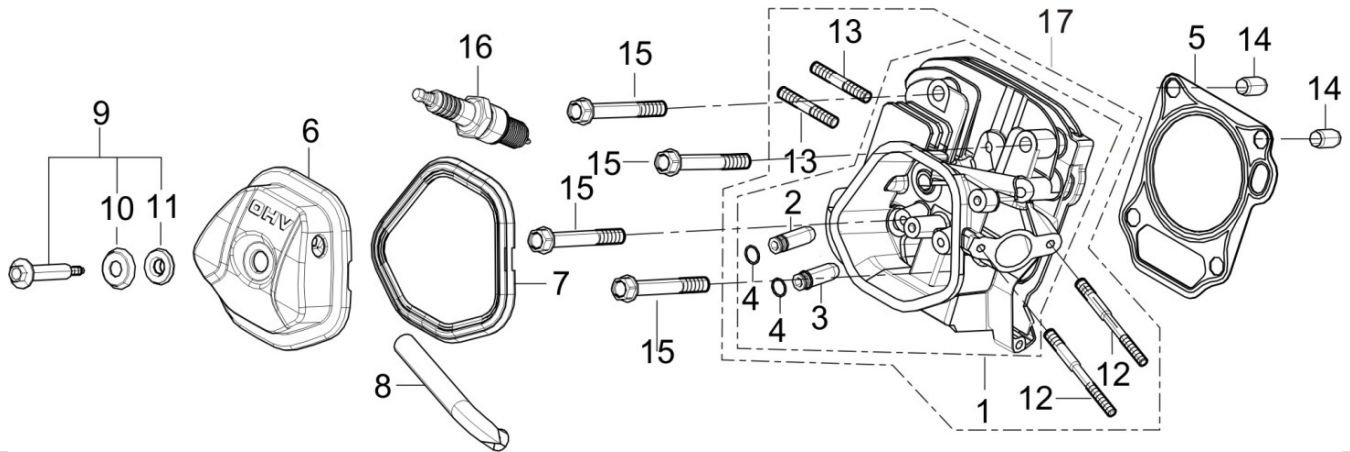

PARTS BREAKDOWN GENERATOR

MODEL:BE-6500ER

BEPOWEREQUIPMENT

.COM

PARTS BREAKDOWN GENERATOR

MODEL:BE-6500ER

CYLINDER HEAD AND COVER

REF NO.	DESCRIPTION	QTY	PART NO.
5	CYLINDER HEAD GASKET	1	85.571.021
6	COVER SUBASSEMBLY	1	85.571.022
7	CYLINDER HEAD COVER GASKETE	1	
16	SPARK PLUG	1	85.519.001

CRANKCASE

REF NO.	DESCRIPTION	QTY	PART NO.
3	OIL SENSOR	1	85.571.003
5	OIL ALERT	1	

PARTS BREAKDOWN GENERATOR

MODEL:BE-6500ER

CYLINDER HEAD AND CAM SHAFT

REF NO.	DESCRIPTION	QTY	PART NO.
ALL NUMBERS	COMPLETE CYLINDER HEAD & CAM SHAFT ASSEMBLY	1	85.571.066

PARTS BREAKDOWN GENERATOR

MODEL:BE-6500ER

CRANKCASE COVER

REF NO.	DESCRIPTION	QTY	PART NO.
3	OIL DIPSTIC	1	85.571.020
2	CRANKCASE GASKET	1	85.571.341
15	OIL SEAL	1	

STARTER

REF NO.	DESCRIPTION	QTY	PART NO.
12	RECOIL ASSEMBLY	1	85.571.026

PARTS BREAKDOWN GENERATOR

MODEL:BE-6500ER

SHROUD

REF NO.	DESCRIPTION	QTY	PART NO.
1	SHROUD (YELLOW)	1	85.571.038

CARBURETOR ASSEMBLY

REF NO.	DESCRIPTION	QTY	PART NO.
1	CARBURETOR ASSEMBLY	1	85.571.257
2	GASKET, AIR CLEANER	2	
3	GASKET, CARBURETOR	1	
4	PLATE, CARBURETOR INSULATOR	1	
5	GASKET, INLET	1	
7	CHOKE CONTROL ASSEMBLY	1	85.571.248
30	VALVE, ONE WAY	1	85.571.246
*	HIGH ALTITUDE JET KIT, 3-6K FEET	1	85.571.247
*	HIGH ALTITUDE JET KIT, 6-8K FEET	1	85.571.247