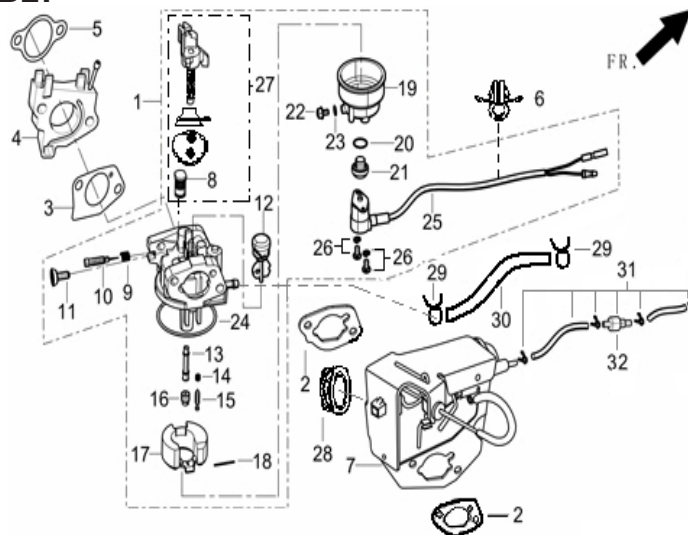

PARTS BREAKDOWN GENERATOR

MODEL:BE-6500ER

BEPOWEREQUIPMENT

.COM

PARTS BREAKDOWN GENERATOR

MODEL:BE-6500ER

CYLINDER HEAD AND COVER

REF NO.	DESCRIPTION	QTY	PART NO.
5	CYLINDER HEAD GASKET	1	85.571.021
6	COVER SUBASSEMBLY	1	85.571.022
7	CYLINDER HEAD COVER GASKETE	1	
16	SPARK PLUG	1	85.519.001

CRANKCASE

REF NO.	DESCRIPTION	QTY	PART NO.
3	OIL SENSOR	1	85.571.003
5	OIL ALERT	1	

PARTS BREAKDOWN GENERATOR

MODEL:BE-6500ER

CYLINDER HEAD AND CAM SHAFT

REF NO.	DESCRIPTION	QTY	PART NO.
ALL NUMBERS	COMPLETE CYLINDER HEAD & CAM SHAFT ASSEMBLY	1	85.571.066

PARTS BREAKDOWN GENERATOR

MODEL:BE-6500ER

CRANKCASE COVER

REF NO.	DESCRIPTION	QTY	PART NO.
3	OIL DIPSTIC	1	85.571.020
2	CRANKCASE GASKET	1	85.571.341
15	OIL SEAL	1	

STARTER

REF NO.	DESCRIPTION	QTY	PART NO.
12	RECOIL ASSEMBLY	1	85.571.026

PARTS BREAKDOWN GENERATOR

MODEL:BE-6500ER

SHROUD

REF NO.	DESCRIPTION	QTY	PART NO.
1	SHROUD (YELLOW)	1	85.571.038

CARBURETOR ASSEMBLY

REF NO.	DESCRIPTION	QTY	PART NO.
1	CARBURETOR ASSEMBLY	1	85.571.257
2	GASKET, AIR CLEANER	2	
3	GASKET, CARBURETOR	1	
4	PLATE, CARBURETOR INSULATOR	1	
5	GASKET, INLET	1	
7	CHOKE CONTROL ASSEMBLY	1	85.571.248
30	VALVE, ONE WAY	1	85.571.246
*	HIGH ALTITUDE JET KIT, 3-6K FEET	1	85.571.247
*	HIGH ALTITUDE JET KIT, 6-8K FEET	1	85.571.247