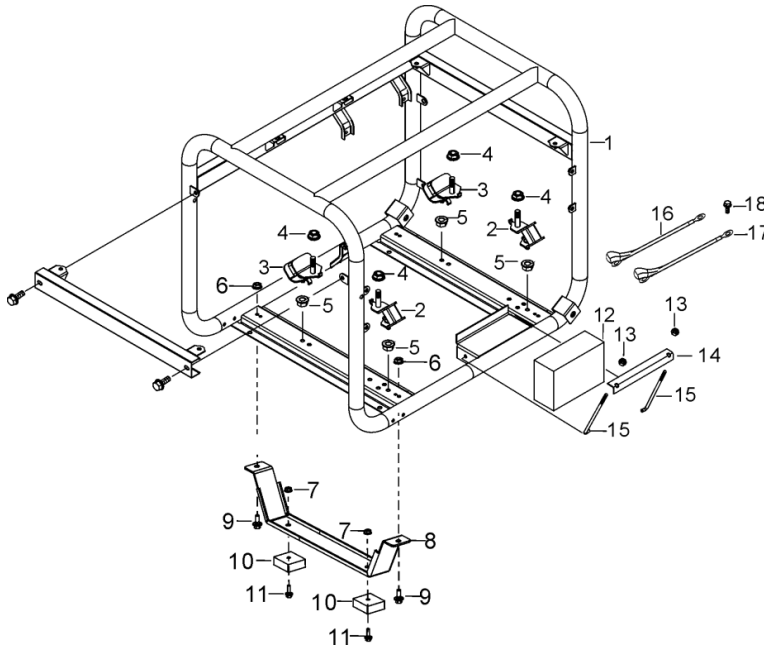

FRAME

REF NO.	DESCRIPTION	QTY	PART NO.
2	FORWARD FRAME CUSHION	2	85.571.078
3	REAR FRAME CUSHION	2	
12	LITHIUM-ION BATTERY	1	85.573.108
12-15	*LITHIUM-ION BATTERY BRACKET KIT	1	85.571.095LI

*BATTERY AND ACCESSORY KIT UPDATES OLDER LEAD-ACID BATTERY SET UP