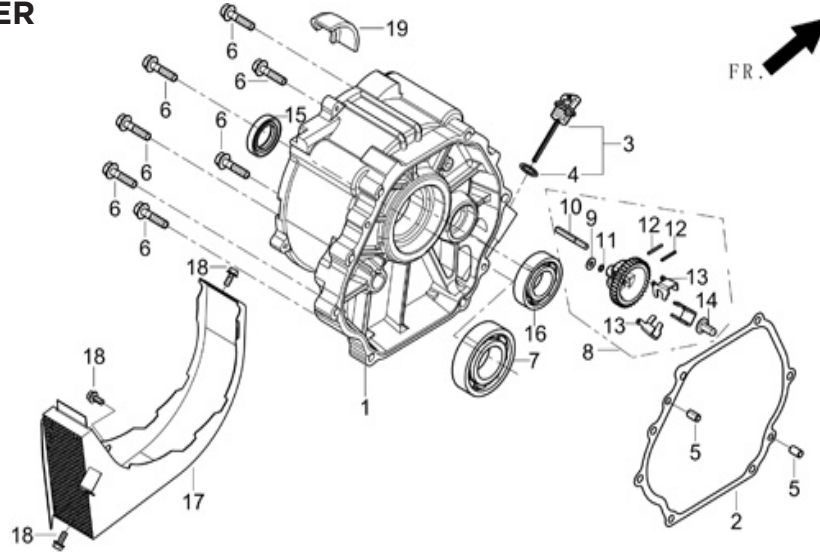

PARTS BREAKDOWN GENERATOR

MODEL:BE-6500ER

BEPOWEREQUIPMENT

.COM

PARTS BREAKDOWN GENERATOR

MODEL:BE-6500ER

CYLINDER HEAD AND COVER

REF NO.	DESCRIPTION	QTY	PART NO.
5	CYLINDER HEAD GASKET	1	85.571.021
6	COVER SUBASSEMBLY	1	85.571.022
7	CYLINDER HEAD COVER GASKETE	1	
16	SPARK PLUG	1	85.519.001

CRANKCASE

REF NO.	DESCRIPTION	QTY	PART NO.
3	OIL SENSOR	1	85.571.003
5	OIL ALERT	1	

PARTS BREAKDOWN GENERATOR

MODEL:BE-6500ER

CYLINDER HEAD AND CAM SHAFT

REF NO.	DESCRIPTION	QTY	PART NO.
ALL NUMBERS	COMPLETE CYLINDER HEAD & CAM SHAFT ASSEMBLY	1	85.571.066

PARTS BREAKDOWN GENERATOR

MODEL:BE-6500ER

CRANKCASE COVER

REF NO.	DESCRIPTION	QTY	PART NO.
3	OIL DIPSTIC	1	85.571.020
2	CRANKCASE GASKET	1	85.571.341
15	OIL SEAL	1	

STARTER

REF NO.	DESCRIPTION	QTY	PART NO.
12	RECOIL ASSEMBLY	1	85.571.026

PARTS BREAKDOWN GENERATOR

MODEL:BE-6500ER

SHROUD

REF NO.	DESCRIPTION	QTY	PART NO.
1	SHROUD (YELLOW)	1	85.571.038

CARBURETOR ASSEMBLY

REF NO.	DESCRIPTION	QTY	PART NO.
1	CARBURETOR ASSEMBLY	1	85.571.257
2	GASKET, AIR CLEANER	2	
3	GASKET, CARBURETOR	1	
4	PLATE, CARBURETOR INSULATOR	1	
5	GASKET, INLET	1	
7	CHOKE CONTROL ASSEMBLY	1	85.571.248
30	VALVE, ONE WAY	1	85.571.246
*	HIGH ALTITUDE JET KIT, 3-6K FEET	1	85.571.247
*	HIGH ALTITUDE JET KIT, 6-8K FEET	1	85.571.247