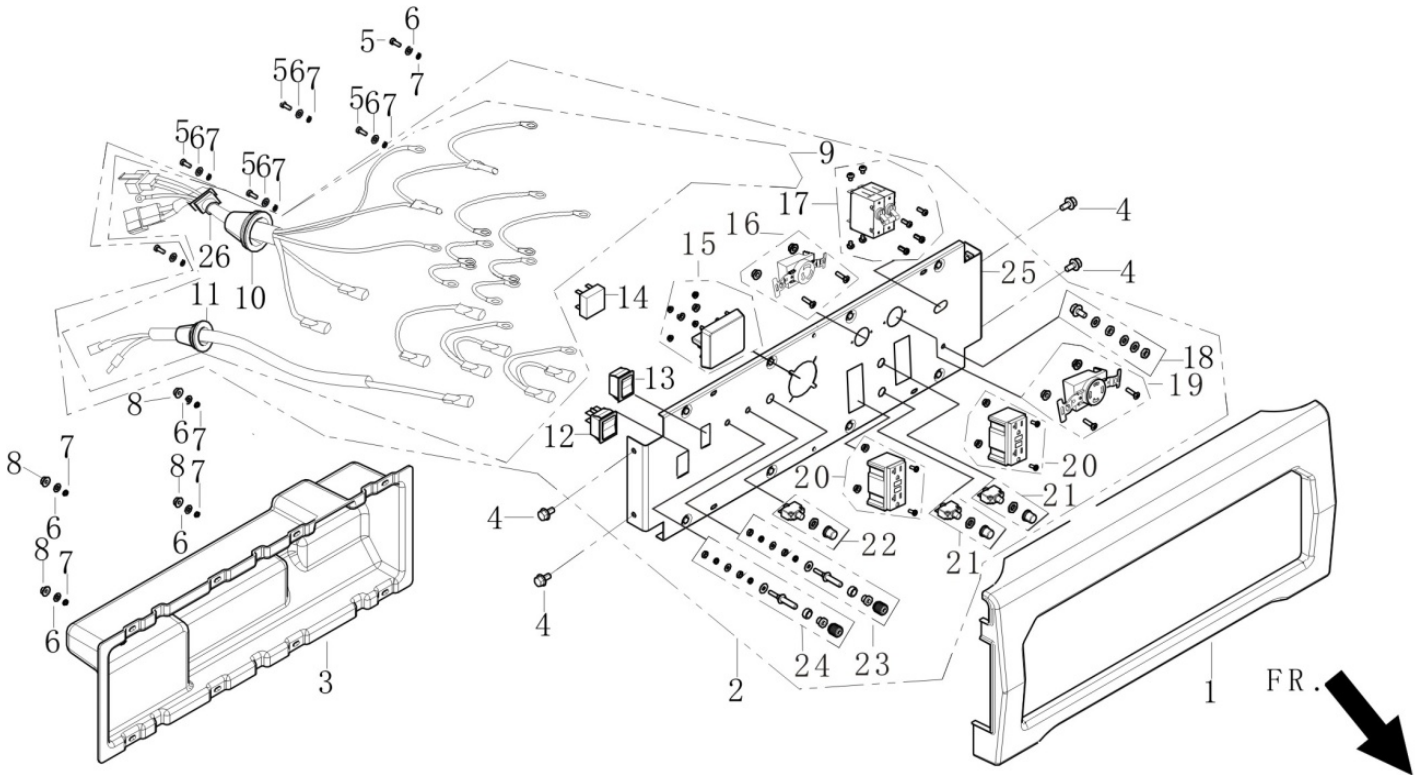

CONTROL PANEL ASSEMBLY