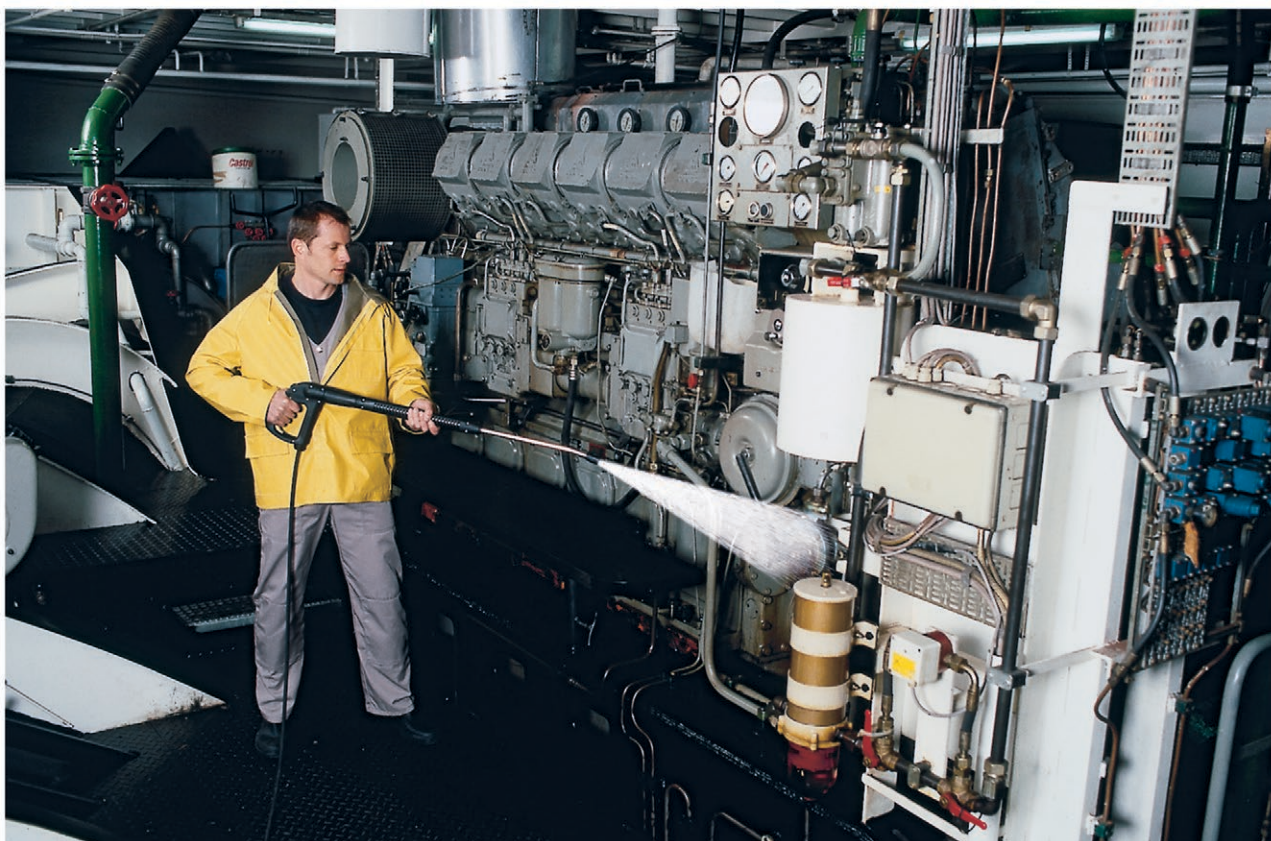

HDS 3.9/30 Ea ST LP 230V 1ph

The innovative, rugged design of the Kärcher Classic HDS LP-heated cabinet pressure washer delivers up to 5 GPM at 3,000 PSI of industrial power.

HDS 3.9/30 Ea ST LP 230V 1ph

Technical data

Water Volume	GPM	3,5
Operating pressure	PSI	3000
Connected load	A	27
Power rating	hp	9,5
Weight	lbs	695
Dimensions (L x W x H)	in	49 x 24 x 48
Power supply	Ph / V / Hz	1 / 230 / 60

		Order no.	ID		Length	RRP	Description	
Standard with unions on both sides								
High-pressure hose packaged	1	6.391-342.0	ID 8	315 bar	10 m			▲
Longlife 400 with unions on both sides								
High-pressure hose packaged	2	6.391-354.0	ID 8	400 bar	10 m			▲
Longlife food design with screw connections at both ends								
High pressure hose food DN 8 / 10 m	3	6.391-864.0	ID 8	400 bar	10 m			▲
High-pressure hose food industry 400 bar, 20 m, DN 8, including rotary coupling	4	6.391-887.0	ID 8	400 bar	20 m			▲