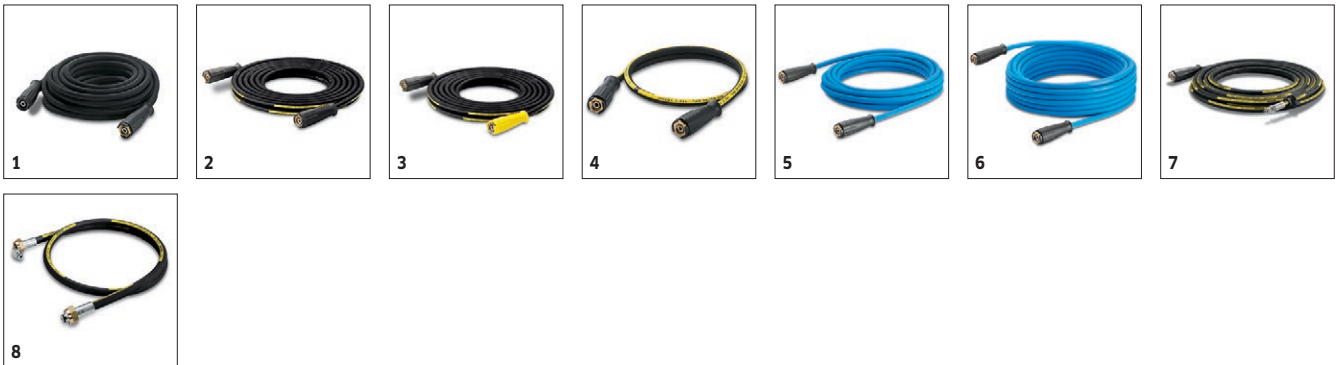

HDS 5.6/35 De Cage

Electric start Kärcher oil fired hot water skids are used in today's most rugged and demanding environments. See why these are popular choices for industrial pressure washer cleaning needs.

HDS 5.6/35 De Cage

Technical data

Water Volume	GPM	3500
Operating pressure	PSI	3500
Weight	lbs	1300
Dimensions (L x W x H)	in	44 x 51 x 41

Equipment

Cage frame	■
Anti-twist system (AVS)	-
Electric starter	■
Servo Control	-

■ Included in delivery.

		Order no.	ID		Length	RRP	Description	
Standard with unions on both sides								
High-pressure hose packaged	1	6.391-342.0	ID 8	315 bar	10 m			▲
Longlife 400 with unions on both sides								
High-pressure hose packaged	2	6.391-354.0	ID 8	400 bar	10 m			▲
High-pressure hose Longlife 400, 15 m, DN 8, including rotary coupling	3	6.389-709.0	ID 8	400 bar	15 m			▲
High-pressure hose 1.5 m, DN 8, including connectors	4	6.390-178.0	ID 8	400 bar	1,5 m			□
Longlife food design with screw connections at both ends								
High pressure hose food DN 8 / 10 m	5	6.391-864.0	ID 8	400 bar	10 m			▲
High-pressure hose food industry 400 bar, 20 m, DN 8, including rotary coupling	6	6.391-887.0	ID 8	400 bar	20 m			▲
Longlife 400								
High-pressure hose packaged	7	6.391-351.0	ID 8	400 bar	10 m			□
Special hoses								
High-pressure hose 1.5 m, DN 8, including connectors, outlet bend	8	6.388-886.0	ID 8	400 bar	1,5 m			□

□ Available accessories. ▲ Extension hose.

1

2-3

		Order no.	Water Volume				RRP	Description	
Trigger guns									
High end high-pressure trigger gun	1	4.775-823.0							<input type="checkbox"/>
Quick connect									
Quick coupling	2	6.401-458.0							<input type="checkbox"/>
Plug nipple	3	6.401-459.0							<input type="checkbox"/>