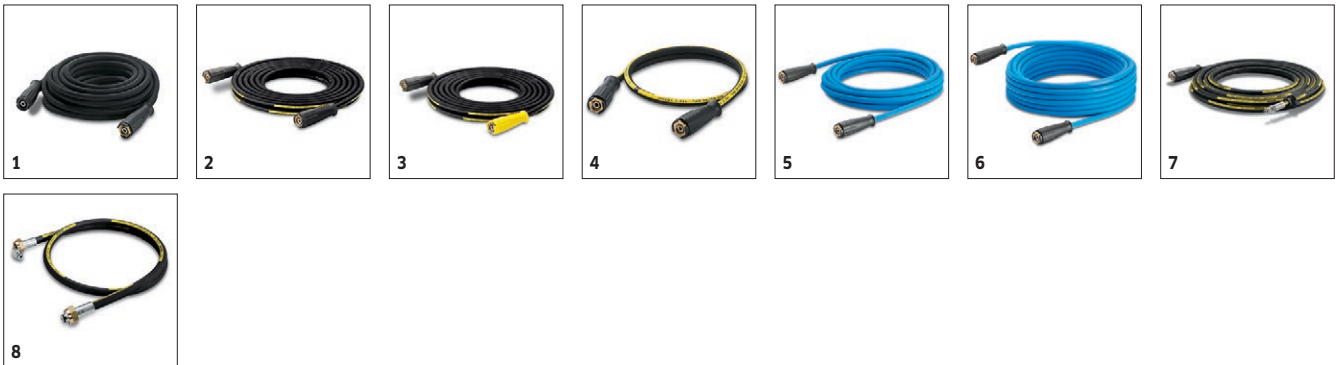

HDS 2.8/25 P Cage

This Kärcher Liberty hot water pressure washer is built with a powder-coated steel cage, gas powered engine, diesel heated coils and 4 wheels for unmatched mobility and cleaning power.

HDS 2.8/25 P Cage

Technical data

Water Volume	GPM	2,7
Operating pressure	PSI	2400
Weight	lbs	404
Dimensions (L x W x H)	in	39 x 28 x 42

Equipment

Anti-twist system (AVS)	-
Servo Control	-

	Order no.	ID		Length	RRP	Description	
Standard with unions on both sides							
High-pressure hose packaged	1	6.391-342.0	ID 8	315 bar	10 m		▲
Longlife 400 with unions on both sides							
High-pressure hose packaged	2	6.391-354.0	ID 8	400 bar	10 m		▲
High-pressure hose Longlife 400, 15 m, DN 8, including rotary coupling	3	6.389-709.0	ID 8	400 bar	15 m		▲
High-pressure hose 1.5 m, DN 8, including connectors	4	6.390-178.0	ID 8	400 bar	1,5 m		□
Longlife food design with screw connections at both ends							
High pressure hose food DN 8 / 10 m	5	6.391-864.0	ID 8	400 bar	10 m		▲
High-pressure hose food industry 400 bar, 20 m, DN 8, including rotary coupling	6	6.391-887.0	ID 8	400 bar	20 m		▲
Longlife 400							
High-pressure hose packaged	7	6.391-351.0	ID 8	400 bar	10 m		□
Special hoses							
High-pressure hose 1.5 m, DN 8, including connectors, outlet bend	8	6.388-886.0	ID 8	400 bar	1,5 m		□

□ Available accessories. ▲ Extension hose.

		Order no.	Water Volume				RRP	Description	
Trigger guns									
High end high-pressure trigger gun	1	4.775-823.0							<input type="checkbox"/>
Quick connect									
Quick coupling	2	6.401-458.0							<input type="checkbox"/>
Plug nipple	3	6.401-459.0							<input type="checkbox"/>

Available accessories. ▲ Extension hose.

		Order no.	Nozzle size				RRP	Description	
Power nozzle spray angle 25°									
25° power nozzle for applying cleaning agent	1	2.884-521.0	250						<input type="checkbox"/>