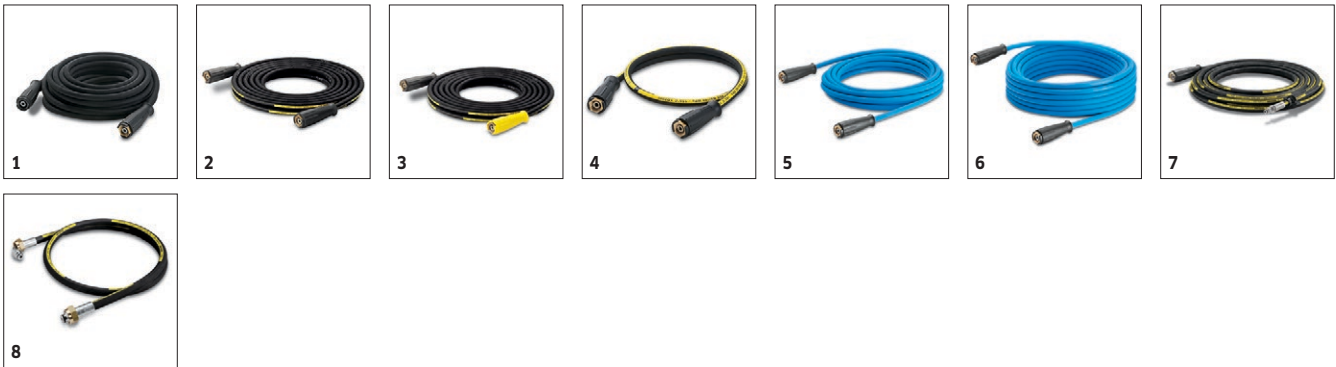

HDS 5.6/35 Pe Cage

Electric start Kärcher oil fired hot water skids are used in today's most rugged and demanding environments. See why these are popular choices for industrial pressure washer cleaning needs.

HDS 5.6/35 Pe Cage

Technical data

Water Volume	GPM	5,6
Operating pressure	PSI	3500
Weight	lbs	852
Dimensions (L x W x H)	in	41

Equipment

Anti-twist system (AVS)	-
Servo Control	-

		Order no.	ID		Length	RRP	Description	
Standard with unions on both sides								
High-pressure hose packaged	1	6.391-342.0	ID 8	315 bar	10 m			▲
Longlife 400 with unions on both sides								
High-pressure hose packaged	2	6.391-354.0	ID 8	400 bar	10 m			▲
High-pressure hose Longlife 400, 15 m, DN 8, including rotary coupling	3	6.389-709.0	ID 8	400 bar	15 m			▲
High-pressure hose 1.5 m, DN 8, including connectors	4	6.390-178.0	ID 8	400 bar	1,5 m			□
Longlife food design with screw connections at both ends								
High pressure hose food DN 8 / 10 m	5	6.391-864.0	ID 8	400 bar	10 m			▲
High-pressure hose food industry 400 bar, 20 m, DN 8, including rotary coupling	6	6.391-887.0	ID 8	400 bar	20 m			▲
Longlife 400								
High-pressure hose packaged	7	6.391-351.0	ID 8	400 bar	10 m			□
Special hoses								
High-pressure hose 1.5 m, DN 8, including connectors, outlet bend	8	6.388-886.0	ID 8	400 bar	1,5 m			□

□ Available accessories. ▲ Extension hose.

		Order no.	Water Volume			RRP	Description	
Trigger guns								
High end high-pressure trigger gun	1	4.775-823.0						<input type="checkbox"/>
Quick connect								
Quick coupling	2	6.401-458.0						<input type="checkbox"/>
Plug nipple	3	6.401-459.0						<input type="checkbox"/>

Available accessories. ▲ Extension hose.

		Order no.	Nozzle size				RRP	Description	
Power nozzle spray angle 25°									
25° power nozzle for applying cleaning agent	1	2.884-521.0	250						<input type="checkbox"/>