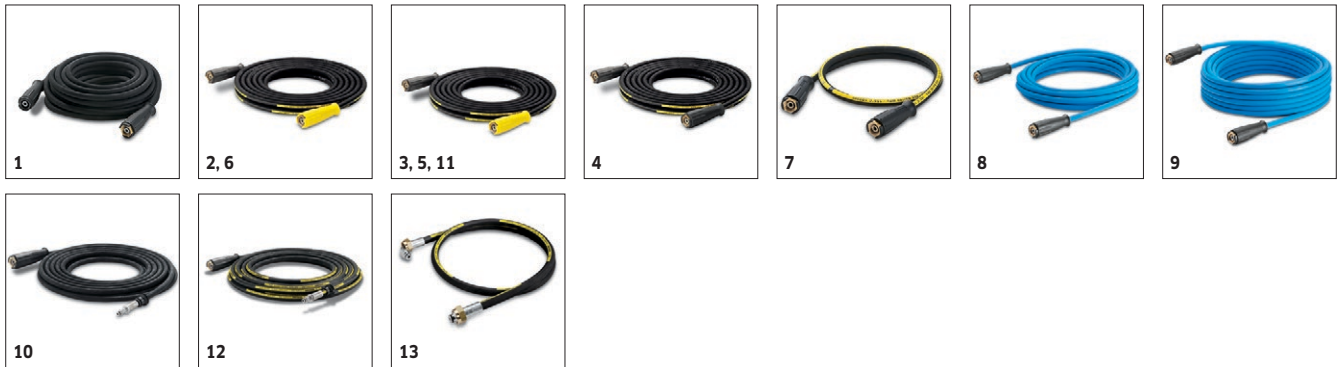

HD 2.0/10 Ed

Built on a steel frame and chassis, this emission-free, electric-powered, direct-drive cold water pressure washer delivers up to 2.0 GPM of cleaning power.

HD 2.0/10 Ed

Technical data

Water Volume	GPM	2
Operating pressure	PSI	1000
Connected load	A	15
Power rating	hp	1,5
Weight	lbs	140
Dimensions (L x W x H)	in	35 x 21 x 24
Power supply	Ph / V / Hz	1 / 120 / 60

Equipment

Anti-twist system (AVS)	-
Pressure switch control	-
Switch-CHEM-System	-
Servo Control	-

		Order no.	ID		Length	RRP	Description	
Standard with unions on both sides								
High-pressure hose packaged	1	6.391-342.0	ID 8	315 bar	10 m			▲
High-pressure hose, 30 m DN 8, including rotary coupling	2	6.390-293.0	ID 8	315 bar	30 m			▲
Longlife 400 with unions on both sides								
High pressure hose DN 6, 10 m, drehbar,l	3	6.391-883.0	ID 6	400 bar	10 m			▲
High-pressure hose packaged	4	6.391-354.0	ID 8	400 bar	10 m			▲
High-pressure hose Longlife 400, 15 m, DN 8, including rotary coupling	5	6.389-709.0	ID 8	400 bar	15 m			▲
High-pressure hose Longlife 400, 30 m DN 8, including rotary coupling	6	6.390-294.0	ID 8	400 bar	30 m			▲
High-pressure hose 1.5 m, DN 8, including connectors	7	6.390-178.0	ID 8	400 bar	1,5 m			□
Longlife food design with screw connections at both ends								
High pressure hose food DN 8 / 10 m	8	6.391-864.0	ID 8	400 bar	10 m			▲
High-pressure hose food industry 400 bar, 20 m, DN 8, including rotary coupling	9	6.391-887.0	ID 8	400 bar	20 m			▲
Standard								
High-pressure hose, 10 m, DN 6, 300 bar, AVS trigger gun connection	10	6.391-875.0	ID 6	300 bar	10 m			□
Longlife 400								
High pressure hose DN 6, 10 m, Longlife	11	6.391-882.0	ID 6	400 bar	10 m			□
High-pressure hose packaged	12	6.391-351.0	ID 8	400 bar	10 m			□
Special hoses								
High-pressure hose 1.5 m, DN 8, including connectors, outlet bend	13	6.388-886.0	ID 8	400 bar	1,5 m			□