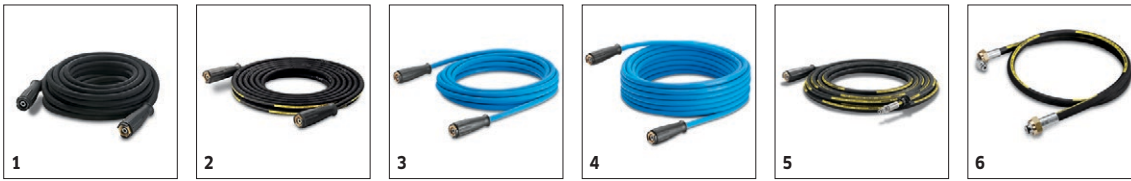

Equipment

Anti-twist system (AVS)	-	Scale inhibitor	■
Three piston axial pump	with ceramic piston	Service control	■
Stainless steel spray lance	in 41	Control panel with indicator lamps	■
Trigger gun	Easy-press trigger gun	Two detergent tanks	■
High-pressure hose	ft 50	Switch-CHEM-System	■
Pressure switch control	-		
Trigger gun with soft grip	■		
Dry run protection	■		
Low-speed 4-pole motor	■		
Power nozzle	■		
SDS system	■		

■ Included in delivery.

		Order no.	ID		Length	RRP	Description	
Standard with unions on both sides								
High-pressure hose packaged	1	6.391-342.0	ID 8	315 bar	10 m			▲
Longlife 400 with unions on both sides								
High-pressure hose packaged	2	6.391-354.0	ID 8	400 bar	10 m			▲
Longlife food design with screw connections at both ends								
High pressure hose food DN 8 / 10 m	3	6.391-864.0	ID 8	400 bar	10 m			▲
High-pressure hose food industry 400 bar, 20 m, DN 8, including rotary coupling	4	6.391-887.0	ID 8	400 bar	20 m			▲
Longlife 400								
High-pressure hose packaged	5	6.391-351.0	ID 8	400 bar	10 m			□
Special hoses								
High-pressure hose 1.5 m, DN 8, including connectors, outlet bend	6	6.388-886.0	ID 8	400 bar	1.5 m			□