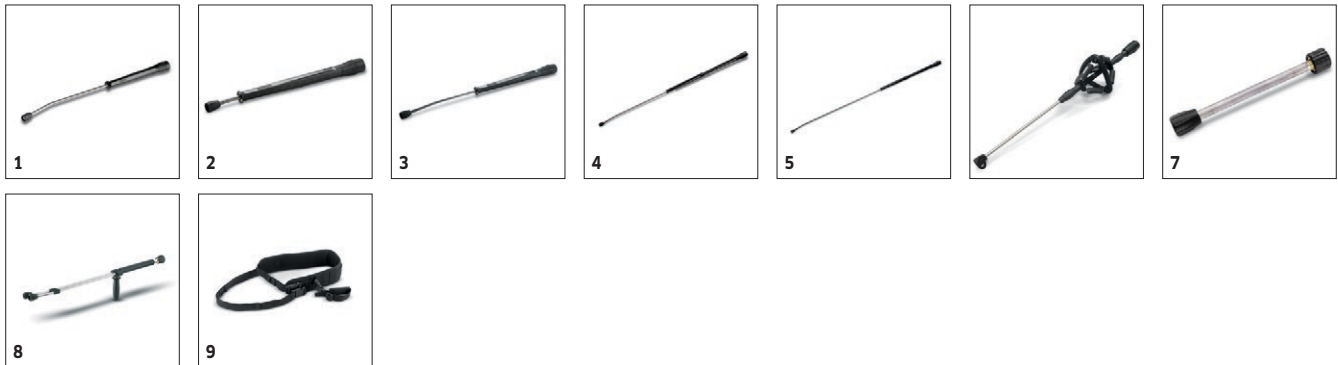

Equipment

Anti-twist system (AVS)	-	Scale inhibitor	■
Three piston axial pump	with ceramic piston	Service control	■
Stainless steel spray lance	in 41	Control panel with indicator lamps	■
Trigger gun	Easy-press trigger gun	Two detergent tanks	■
High-pressure hose	ft 50	Switch-CHEM-System	■
Pressure switch control	-		
Trigger gun with soft grip	■		
Dry run protection	■		
Low-speed 4-pole motor	■		
Power nozzle	■		
SDS system	■		

■ Included in delivery.

		Order no.	ID		Length	RRP	Description	
Standard with unions on both sides								
High-pressure hose packaged	1	6.391-342.0	ID 8	315 bar	10 m			▲
Longlife 400 with unions on both sides								
High-pressure hose packaged	2	6.391-354.0	ID 8	400 bar	10 m			▲
Longlife food design with screw connections at both ends								
High pressure hose food DN 8 / 10 m	3	6.391-864.0	ID 8	400 bar	10 m			▲
High-pressure hose food industry 400 bar, 20 m, DN 8, including rotary coupling	4	6.391-887.0	ID 8	400 bar	20 m			▲
Longlife 400								
High-pressure hose packaged	5	6.391-351.0	ID 8	400 bar	10 m			□
Special hoses								
High-pressure hose 1.5 m, DN 8, including connectors, outlet bend	6	6.388-886.0	ID 8	400 bar	1.5 m			□

■ Included in delivery. □ Available accessories. ▲ Extension hose.

		Order no.		Length		RRP	Description	
Rotating spray lances								
1050 mm lance, rotatable, ergonomic	1	4.760-660.0	300 bar	1050 mm				■
Rotatable lance, 600 mm, ergonomic	2	4.760-664.0	300 bar	600 mm				□
Lance 850 mm, rotatable, ergonomic	3	4.760-663.0	300 bar	840 mm				□
Lance 1550 mm, rotatable, ergonomic	4	4.760-661.0	300 bar	1550 mm				□
Lance 2050 mm, rotatable, ergonomic	5	4.760-662.0	300 bar	2050 mm				□
Spray lances								
Anti-vibration lance	6	6.415-951.0	250 bar	950 mm				□
Spray lance								
Lance 250 mm, non-rotatable	7	4.760-667.0		250 mm				□
Double lance								
Double lance 960 mm	8	6.394-665.0	310 bar	960 mm				□
Telescopic spray lance								
Strap for telescopic spray pipe	9	6.373-987.0						□