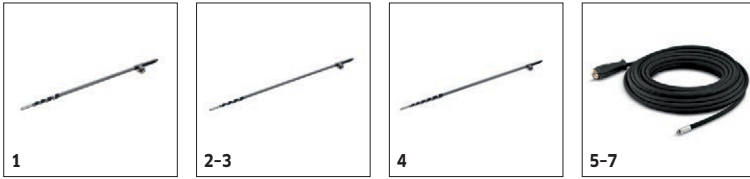

Order no.	Water Volume	Water feed temperature	Length	Length	RRP	Description	
Solar cleaning - telescopic lances									
iSolar TL 7 H (without hose)	1	4.107-054.0		60 °C					☐
Telescopic rod complete 10m	2	4.107-053.0		60 °C					☐
Telescopic rod complete 10m CFK	3	4.107-055.0		60 °C					☐
Telescopic rod complete 14m	4	4.107-052.0		60 °C					☐
Hose solar	5	6.392-978.0		155 °C					☐
	6	6.392-977.0		155 °C					☐
	7	6.392-976.0		155 °C					☐

☒ Included in delivery.
☐ Available accessories.
☒ Extension hose.