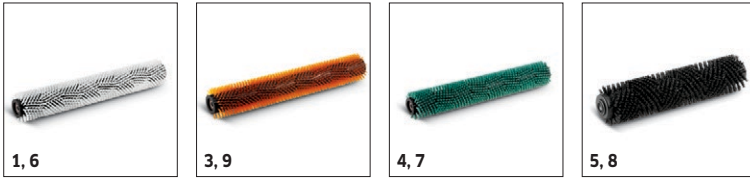

■ Included in delivery.

		Order no.	Hardness / Brush type	Length	Colour	Quantity	RRP	Description	
Roller brushes for BR									
Roller brush	1	6.906-985.0	soft	700 mm	white	1 piece(s)			<input type="checkbox"/>
Roller brush red for replacement BR 75	2	4.035-190.0	medium	700 mm	red	1 piece(s)			<input type="checkbox"/>
Roller brush	3	6.906-986.0	high / low	700 mm	orange	1 piece(s)			<input type="checkbox"/>
	4	6.906-987.0	hard	700 mm	green	1 piece(s)			<input type="checkbox"/>
	5	6.906-988.0	very hard	700 mm	black	1 piece(s)			<input type="checkbox"/>
	6	6.906-989.0	soft	800 mm	white	1 piece(s)			<input type="checkbox"/>
	7	6.906-991.0	hard	800 mm	green	1 piece(s)			<input type="checkbox"/>
	8	6.906-992.0	very hard	800 mm	black	1 piece(s)			<input type="checkbox"/>
	9	6.906-990.0	high / low	800 mm	orange	1 piece(s)			<input type="checkbox"/>