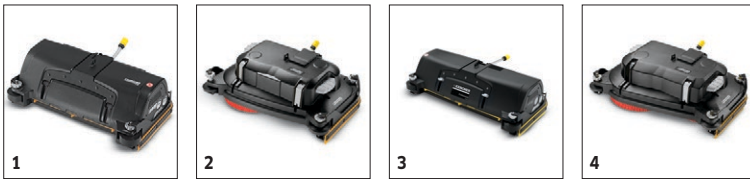

Order no.					RRP	Description	
Brush heads									
Brush-head R 75	1	2.763-006.0						Brush-head with 2 roller brushes and a working width of 75 cm. Brush-change without tools. The side splash guards are adjustable in the height. So the water will be kept under the brush-head. The cleaning solution will be run optimally to the squeegee, also in driving turns. Brush head packed separately.	☐
Brush-head D 75	2	2.763-005.0						Brush-head with 2 disc brushes, brush-quick-change-system and a working width of 75 cm. The side splash guards are adjustable in the height. So the water will be kept under the brush-head. The cleaning solution will be run optimally to the squeegee, also in driving turns. Brush head packed separately.	☐
Brush-head R 90 S	3	2.763-007.0							☐
Brush-head D 90 S	4	2.763-008.0							☐

☐ Available accessories.