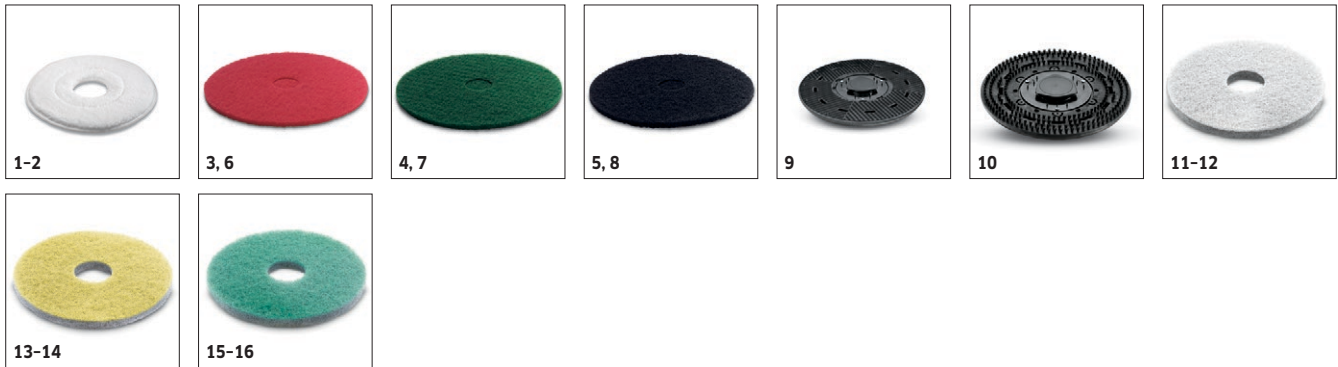

Order no.	Hardness / Brush type	Diameter	Colour	Quantity	RRP	Description	
Microfibre pad									
Microfibre pad	1	6.369-960.0	microfibre	457 mm	white	5 piece(s)			☐
	2	6.371-078.0	microfibre	381 mm	white	5 piece(s)			☐
Pads									
Pad	3	6.369-791.0	medium-soft	381 mm	red	5 piece(s)			☐
	4	6.369-790.0	medium-hard	381 mm	green	5 piece(s)			☐
	5	6.369-789.0	hard	381 mm	black	5 piece(s)			☐
	6	6.369-024.0	medium-soft	457 mm	red	5 piece(s)			☐
	7	6.369-023.0	medium-hard	457 mm	green	5 piece(s)			☐
	8	6.369-022.0	hard	457 mm	black	5 piece(s)			☐
Pad drive board									
Pad drive board	9	4.762-447.0		375 mm		1 piece(s)			☐
	10	4.762-493.0		445 mm		1 piece(s)			☐
Diamond pads									
Diamond pad	11	6.371-252.0	coarse	385 mm	white	5 piece(s)			☐
	12	6.371-258.0	coarse	457 mm	white	5 piece(s)			☐
	13	6.371-253.0	medium	385 mm	yellow	5 piece(s)			☐
	14	6.371-259.0	medium	457 mm	yellow	5 piece(s)			☐
	15	6.371-236.0	fine	385 mm	green	5 piece(s)			☐
	16	6.371-239.0	fine	457 mm	green	5 piece(s)			☐

☐ Available accessories.