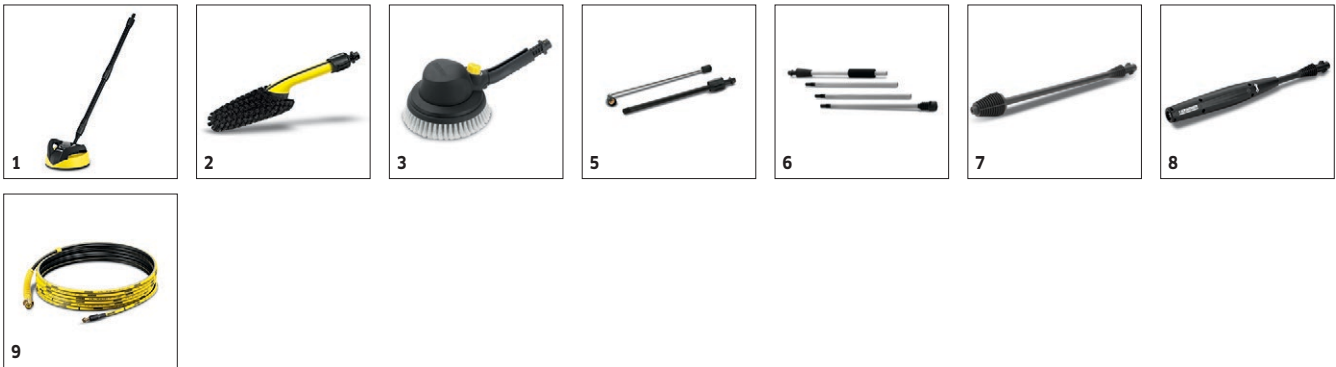

Our 1600 PSI K2 pressure washer with Car Care Kit makes quick work of cleaning the car and the home. Make your car shine with the included foaming nozzle, soft bristle brush and vehicle wash detergent. The Vario spray wand allows for quick adjustment between low and high pressure without the need to switch nozzles. For stubborn stains, the patented Dirtblaster® spray wand will clean up the toughest chores.

Equipment

		■
Dirt Blaster		■
High-pressure hose	ft	25
Integrated water filter		■
Adapter garden hose A3/4"		■
Click VPS		-

■ Included in delivery.

K 2 CCK 1.602-315.0

		Order no.					RRP	Description	
Hard surface cleaners									
T 300 Deck and Driveway Cleaner *KNA	1	2.643-211.0							<input type="checkbox"/>
Brushes									
Wheel Rim Brush	2	2.642-186.0							<input type="checkbox"/>
Rotating wash brush	3	2.642-786.0						Rotating wash brush for cleaning all smooth surfaces, e.g. paint, glass or plastic.	<input type="checkbox"/>
Wash Brush *KNA	4	2.642-859.0							<input type="checkbox"/>
Spray lances									
Right Angle Wand	5	2.640-741.0							<input type="checkbox"/>
Four Piece Extension Wand	6	2.640-746.0							<input type="checkbox"/>
	7	2.642-863.0							<input type="checkbox"/>
	8	2.642-888.0							<input type="checkbox"/>
Special applications									
25ft Pipe Cleaning Hose	9	2.642-183.0							<input type="checkbox"/>
Foam nozzle FJ 3	10	2.643-146.0							<input type="checkbox"/>