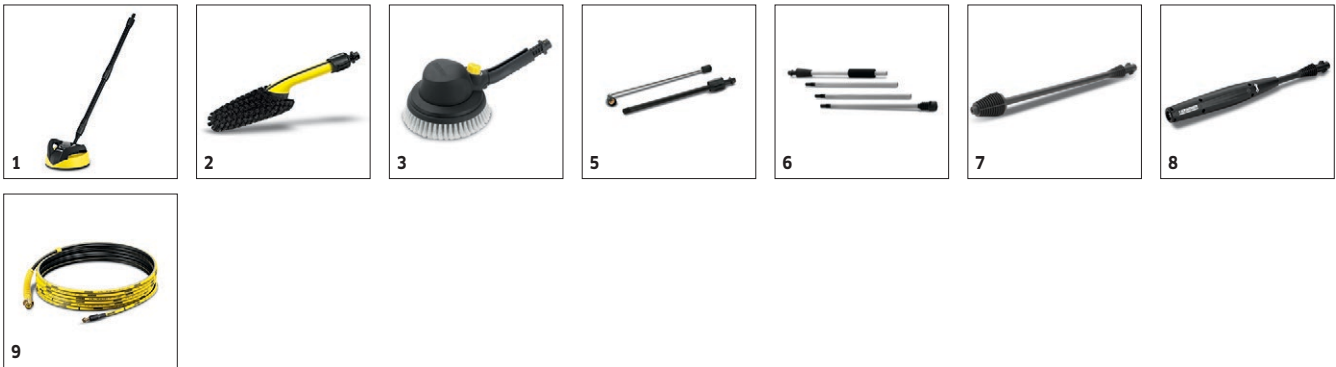

Kärcher's 1600 PSI K2 Ergo pressure washer delivers strong cleaning power for jobs around the house. The adjustable, telescoping handle makes transport easy - reducing bending and strain. The Vario spray wand allows for quick adjustment between low and high pressure without the need to switch nozzles. For stubborn stains, the patented Dirtblaster® spray wand will clean up the toughest chores.

Equipment

		■
Dirt Blaster		■
High-pressure hose	ft	25
Integrated water filter		■
Adapter garden hose A3/4"		■
Click VPS		-

■ Included in delivery.

K 2 ERGO 1.602-316.0

		Order no.					RRP	Description	
Hard surface cleaners									
T 300 Deck and Driveway Cleaner *KNA	1	2.643-211.0							<input type="checkbox"/>
Brushes									
Wheel Rim Brush	2	2.642-186.0							<input type="checkbox"/>
Rotating wash brush	3	2.642-786.0						Rotating wash brush for cleaning all smooth surfaces, e.g. paint, glass or plastic.	<input type="checkbox"/>
Wash Brush *KNA	4	2.642-859.0							<input type="checkbox"/>
Spray lances									
Right Angle Wand	5	2.640-741.0							<input type="checkbox"/>
Four Piece Extension Wand	6	2.640-746.0							<input type="checkbox"/>
	7	2.642-863.0							<input type="checkbox"/>
	8	2.642-888.0							<input type="checkbox"/>
Special applications									
25ft Pipe Cleaning Hose	9	2.642-183.0							<input type="checkbox"/>
Foam nozzle FJ 3	10	2.643-146.0							<input type="checkbox"/>