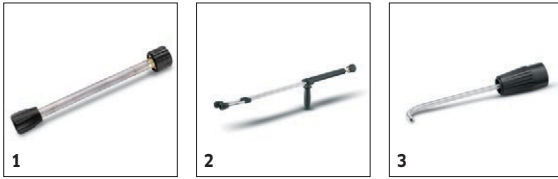

Available accessories.    ▲ Extension hose.

		Order no.					RRP	Description	
<b>Coupling parts</b>									
	1	6.987-705.0							<input type="checkbox"/>
<b>Adapters</b>									
Adapter M22 - Swivel	2	4.424-004.0							<input type="checkbox"/>

Available accessories.    ▲ Extension hose.

2

3

		Order no.	Length				RRP	Description	
<b>Hose reels</b>									
HR KIT,100' E-Z,BLK,'04 D-DRIVE ELEC CWW	1	9.801-027.0							<input type="checkbox"/>
<b>Automatic, self-winding hose reels</b>									
Add-on kit hose reel plastics	2	6.392-975.0	20 m						<input type="checkbox"/>
Add-on kit hose reel	3	6.392-965.0	20 m						<input type="checkbox"/>

Available accessories.    ▲ Extension hose.

		Order no.		Length		RRP	Description	
<b>Spray lance</b>								
Lance 250 mm, non-rotatable	1	4.760-667.0		250 mm				<input type="checkbox"/>
<b>Double lance</b>								
Double lance 960 mm	2	6.394-665.0	310 bar	960 mm				<input type="checkbox"/>
<b>Gutter cleaner</b>								
Gutter cleaning lance	3	2.642-305.0						<input type="checkbox"/>