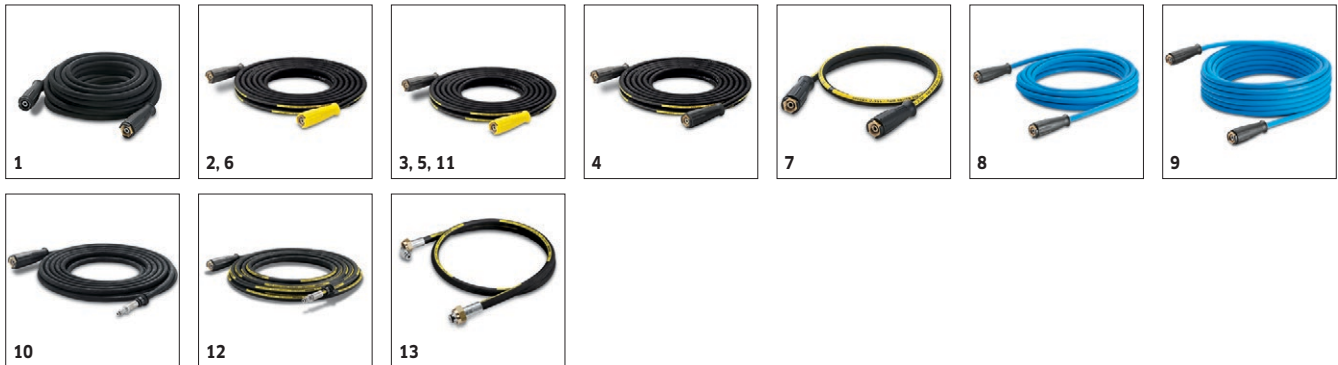

## HD 1.9/15 Ed

Built on a steel frame and chassis, this emission-free, electric-powered, direct-drive cold water pressure washer delivers up to 1.9 GPM of cleaning power.

### Equipment

Anti-twist system (AVS)	-
Pressure switch control	-
Switch-CHEM-System	-
Servo Control	-

		Order no.	ID		Length	RRP	Description	
<b>Standard with unions on both sides</b>								
High-pressure hose packaged	1	6.391-342.0	ID 8	315 bar	10 m			▲
High-pressure hose, 30 m DN 8, including rotary coupling	2	6.390-293.0	ID 8	315 bar	30 m			▲
<b>Longlife 400 with unions on both sides</b>								
High pressure hose DN 6, 10 m, drehbar,l	3	6.391-883.0	ID 6	400 bar	10 m			▲
High-pressure hose packaged	4	6.391-354.0	ID 8	400 bar	10 m			▲
High-pressure hose Longlife 400, 15 m, DN 8, including rotary coupling	5	6.389-709.0	ID 8	400 bar	15 m			▲
High-pressure hose Longlife 400, 30 m DN 8, including rotary coupling	6	6.390-294.0	ID 8	400 bar	30 m			▲
High-pressure hose 1.5 m, DN 8, including connectors	7	6.390-178.0	ID 8	400 bar	1,5 m			□
<b>Longlife food design with screw connections at both ends</b>								
High pressure hose food DN 8 / 10 m	8	6.391-864.0	ID 8	400 bar	10 m			▲
High-pressure hose food industry 400 bar, 20 m, DN 8, including rotary coupling	9	6.391-887.0	ID 8	400 bar	20 m			▲
<b>Standard</b>								
High-pressure hose, 10 m, DN 6, 300 bar, AVS trigger gun connection	10	6.391-875.0	ID 6	300 bar	10 m			□
<b>Longlife 400</b>								
High pressure hose DN 6, 10 m, Longlife	11	6.391-882.0	ID 6	400 bar	10 m			□
High-pressure hose packaged	12	6.391-351.0	ID 8	400 bar	10 m			□
<b>Special hoses</b>								
High-pressure hose 1.5 m, DN 8, including connectors, outlet bend	13	6.388-886.0	ID 8	400 bar	1,5 m			□