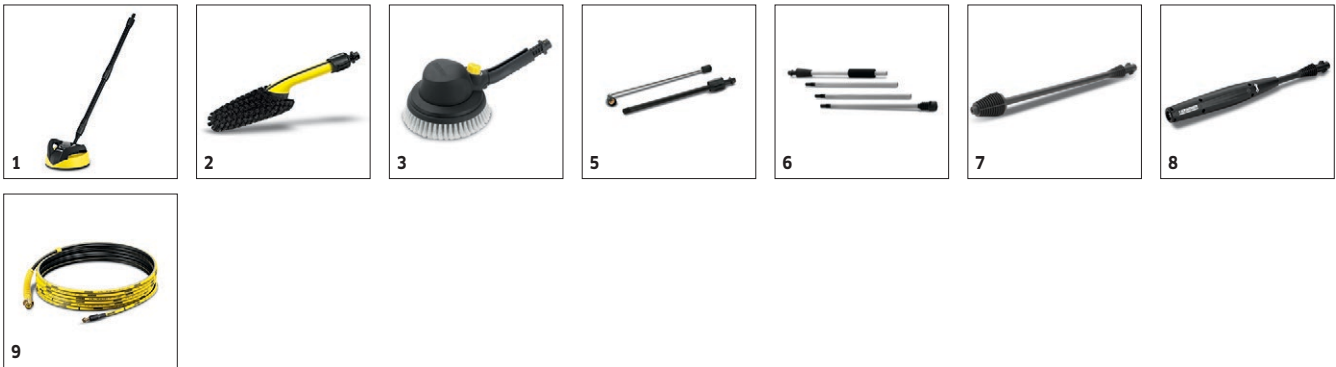

K 3 1.602-706.0

		Order no.					RRP	Description	
Hard surface cleaners									
T 300 Deck and Driveway Cleaner *KNA	1	2.643-211.0							☐
Brushes									
Wheel Rim Brush	2	2.642-186.0							☐
Rotating wash brush	3	2.642-786.0						Rotating wash brush for cleaning all smooth surfaces, e.g. paint, glass or plastic.	☐
Wash Brush *KNA	4	2.642-859.0							☐
Spray lances									
Right Angle Wand	5	2.640-741.0							☐
Four Piece Extension Wand	6	2.640-746.0							☐
	7	2.642-863.0							☐
	8	2.642-888.0							☐
Special applications									
25ft Pipe Cleaning Hose	9	2.642-183.0							☐
Suction hose SH 3	10	2.643-101.0							☐
Foam nozzle FJ 3	11	2.643-146.0							☐

☐ Available accessories.