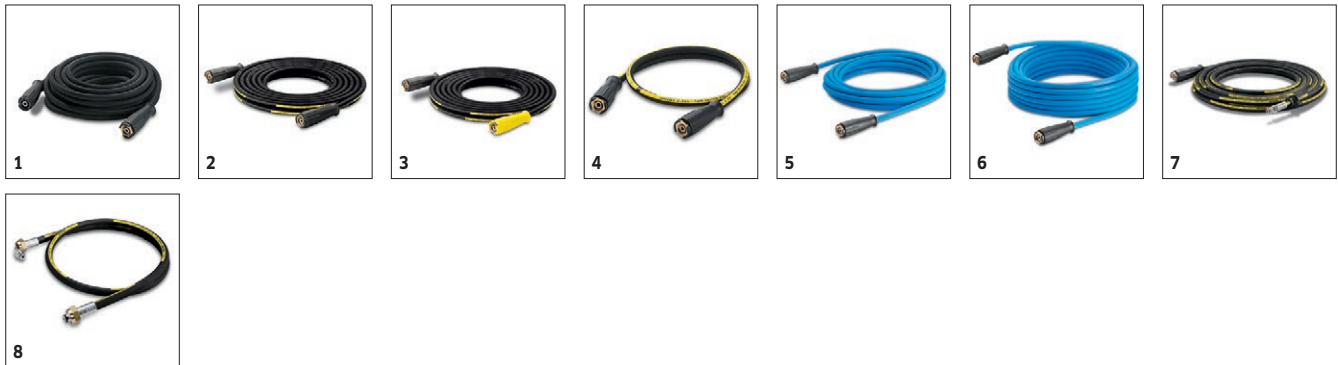

HDS 5.6/35 Pe Cage

Electric start Kärcher oil fired hot water skids are used in today's most rugged and demanding environments. See why these are popular choices for industrial pressure washer cleaning needs.

HDS 5.6/35 Pe Cage

Technical data

Water Volume	GPM	5,6
Operating pressure	PSI	3500
Weight	lbs	970
Dimensions (L x W x H)	in	41

Equipment

Anti-twist system (AVS)	-
Servo Control	-

		Order no.	ID		Length	RRP	Description	
Standard with unions on both sides								
High-pressure hose packaged	1	6.391-342.0	ID 8	315 bar	10 m			▲
Longlife 400 with unions on both sides								
High-pressure hose packaged	2	6.391-354.0	ID 8	400 bar	10 m			▲
High-pressure hose Longlife 400, 15 m, DN 8, including rotary coupling	3	6.389-709.0	ID 8	400 bar	15 m			▲
High-pressure hose 1.5 m, DN 8, including connectors	4	6.390-178.0	ID 8	400 bar	1,5 m			□
Longlife food design with screw connections at both ends								
High pressure hose food DN 8 / 10 m	5	6.391-864.0	ID 8	400 bar	10 m			▲
High-pressure hose food industry 400 bar, 20 m, DN 8, including rotary coupling	6	6.391-887.0	ID 8	400 bar	20 m			▲
Longlife 400								
High-pressure hose packaged	7	6.391-351.0	ID 8	400 bar	10 m			□
Special hoses								
High-pressure hose 1.5 m, DN 8, including connectors, outlet bend	8	6.388-886.0	ID 8	400 bar	1,5 m			□

□ Available accessories. ▲ Extension hose.

		Order no.	Water Volume			RRP	Description	
Trigger guns								
High end high-pressure trigger gun	1	4.775-823.0						<input type="checkbox"/>
Quick connect								
Quick coupling	2	6.401-458.0						<input type="checkbox"/>
Plug nipple	3	6.401-459.0						<input type="checkbox"/>

Available accessories. ▲ Extension hose.

		Order no.	Nozzle size				RRP	Description	
Power nozzle spray angle 25°									
25° power nozzle for applying cleaning agent	1	2.884-521.0	250						<input type="checkbox"/>