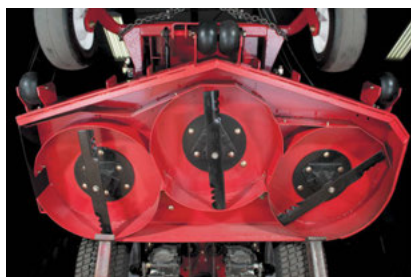

Choose Performance That Lasts

The Bush Hog® brand means superior performance now and for years to come. It was born more than 60 years ago with the famous Bush Hog® rotary cutters. From the very beginning, Bush Hog® TOUGH features were built into these machines. Many Bush Hog® mowers built 30 years ago are still on the job.

Available Accessories**

GRASS MULCHING KIT

Under-deck, bolt-on baffles capture grass clippings so specially designed mulching blades can shred them into a fine, lawn-feeding mulch.