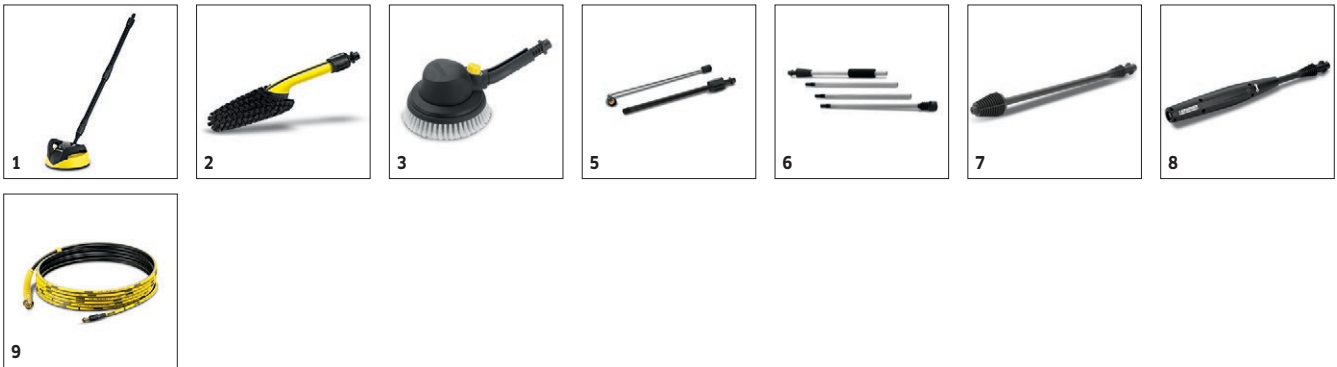

K 2 CHK 1.602-317.0

		Order no.					RRP	Description	
Hard surface cleaners									
T 300 Deck and Driveway Cleaner *KNA	1	2.643-211.0							☐
Brushes									
Wheel Rim Brush	2	2.642-186.0							☐
Rotating wash brush	3	2.642-786.0						Rotating wash brush for cleaning all smooth surfaces, e.g. paint, glass or plastic.	☐
Wash Brush *KNA	4	2.642-859.0							☐
Spray lances									
Right Angle Wand	5	2.640-741.0							☐
Four Piece Extension Wand	6	2.640-746.0							☐
	7	2.642-863.0							☐
	8	2.642-888.0							☐
Special applications									
25ft Pipe Cleaning Hose	9	2.642-183.0							☐
Foam nozzle FJ 3	10	2.643-146.0							☐

☐ Available accessories.