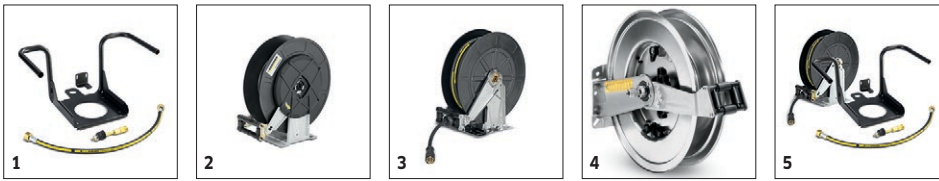

Included in delivery.
 Available accessories.
 Extension hose.

		Order no.					RRP	Description	
Coupling parts									
	1	6.987-705.0							<input type="checkbox"/>
Rotary coupling									
	2	4.401-091.0							<input type="checkbox"/>
Flue pipe									
	3	4.656-079.0							<input type="checkbox"/>
Cleaning agent injector									
	4	6.645-763.0							<input type="checkbox"/>
	5	6.500-000.0							<input type="checkbox"/>

■ Included in delivery. □ Available accessories. ▲ Extension hose.

		Order no.	Nozzle size	Diame- ter	RRP	Description	
Pipe cleaning nozzle							
Pipe cleaning nozzle 100	1	5.763-088.0	100	24 mm			<input type="checkbox"/>
Pipe cleaning nozzle 120	2	5.763-089.0	120	16 mm			<input type="checkbox"/>
Pipe cleaning nozzle	3	5.763-019.0	65	16 mm			<input type="checkbox"/>
	4	5.763-020.0	65	16 mm			<input type="checkbox"/>
	5	5.763-021.0	70	30 mm			<input type="checkbox"/>

Included in delivery.
 Available accessories.
 Extension hose.

		Order no.	Water Volume				RRP	Description	
Cup foam lance									
Tank 1L	1	6.414-954.0							<input type="checkbox"/>
Cup foam lance	2	6.394-668.0	1200 l/h						<input type="checkbox"/>

Included in delivery.
 Available accessories.
 Extension hose.

		Order no.	Length				RRP	Description	
Automatic, self-winding hose reels									
ABS holder, automatic hose drum HDS M/S	1	2.643-040.0							<input type="checkbox"/>
Add-on kit hose reel plastics	2	6.392-975.0	20 m						<input type="checkbox"/>
Add-on kit hose reel	3	6.392-965.0	20 m						<input type="checkbox"/>
ABS hose reel stainless steel	4	2.641-866.0	20 m						<input type="checkbox"/>
ABS automatic hose drum HDS M/S	5	2.642-957.0	20 m						<input type="checkbox"/>