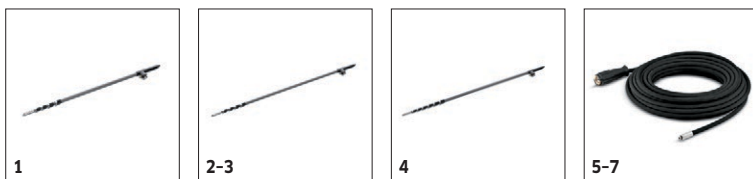

Order no.	Water Volume	Water feed temperature	Length	Length	RRP	Description	
Solar cleaning - telescopic lances									
iSolar TL 7 H (without hose)	1	4.107-054.0		60 °C					☐
Telescopic rod complete 10m	2	4.107-053.0		60 °C					☐
Telescopic rod complete 10m CFK	3	4.107-055.0		60 °C					☐
Telescopic rod complete 14m	4	4.107-052.0		60 °C					☐
Hose solar	5	6.392-978.0		155 °C					☐
	6	6.392-977.0		155 °C					☐
	7	6.392-976.0		155 °C					☐

■ Included in delivery. □ Available accessories. ▲ Extension hose.