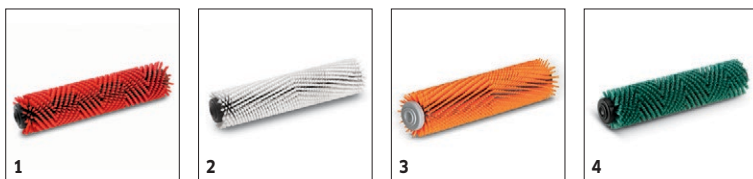

Equipment

Transport wheels	■
Roller brush	■
2-tank system	■

■ Included in delivery.

1

		Order no.	Quantity	Battery voltage	Battery capacity	Battery type	RRP	Description
Batteries								
Lithium-ion battery	1	6.654-294.0	1 piece(s)	25,2 V	21 Ah	mainte-nance-free		

Included in delivery.
 Available accessories.

		Order no.	Hardness / Brush type	Length	Colour	Quantity	RRP	Description	
Roller brushes for BR									
Roller brush	1	4.037-031.0	medium	350 mm	red	1 piece(s)			<input checked="" type="checkbox"/>
	2	4.037-036.0	very soft	350 mm	white	1 piece(s)			<input type="checkbox"/>
	3	4.037-037.0	high / low	350 mm	orange	1 piece(s)			<input type="checkbox"/>
	4	4.037-038.0	hard	350 mm	green	1 piece(s)			<input type="checkbox"/>

Included in delivery.
 Available accessories.

		Order no.	Length	Colour	Quantity	RRP	Description
Squeegees for suction bars							
Suction lips	1	4.037-035.0	450 mm	transparent	2 parts		■

■ Included in delivery. □ Available accessories.