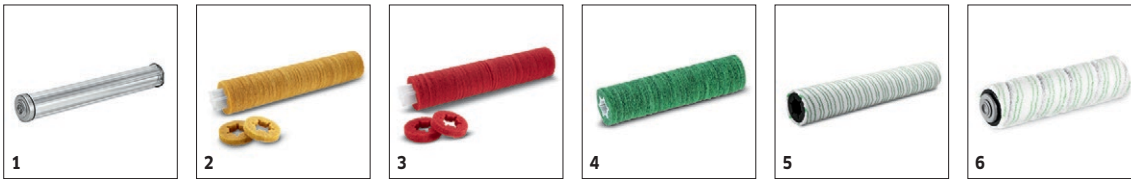

Included in delivery.
 Available accessories.

		Order no.	Hardness / Brush type	Length	Colour	Quantity	RRP	Description	
Roller brushes for BR									
Roller brush	1	4.037-031.0	medium	350 mm	red	1 piece(s)			<input checked="" type="checkbox"/>
	2	4.037-036.0	very soft	350 mm	white	1 piece(s)			<input type="checkbox"/>
	3	4.037-037.0	high / low	350 mm	orange	1 piece(s)			<input type="checkbox"/>
	4	4.037-038.0	hard	350 mm	green	1 piece(s)			<input type="checkbox"/>

Included in delivery.
 Available accessories.

		Order no.	Length	Colour	Quantity	RRP	Description
Squeegees for suction bars							
Suction lips	1	4.037-035.0	450 mm	transparent	2 parts		■

■ Included in delivery. □ Available accessories.