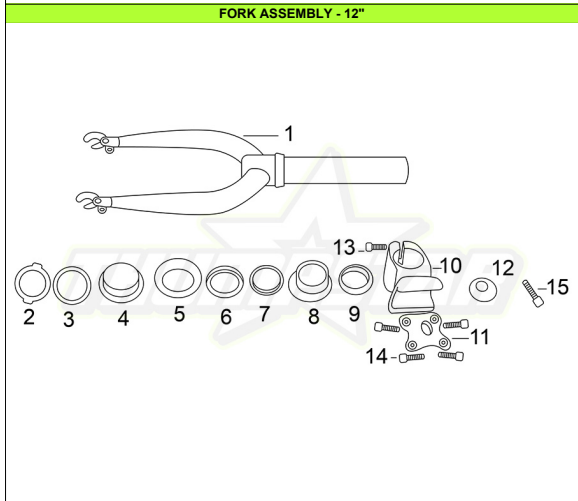

SPARE PART CATALOGUE | TSE 12 TSE 16

FRAME	POS.	PART NO.	ERP CODE	ENGLISH NAME	QTY
	1	7800		Alloy Frame 12	1
	1	7804		Alloy Frame 16	
	2	7805		Charge plug	1
	3	7806		Battery and controller Cover	1

REAR WHEEL - 12"	POS.	PART NO.	ERP CODE	ENGLISH NAME	QTY
	A	7807		Rear Hub Assembly	
	1			Rear Wheel Assembly - 12"	1
	2			Flat Washer 12*24*L4	2
	3			Stop Washer 12*24*L3	2
	4			Cap Nut M12	2

REAR WHEEL - 16"	POS.	PART NO.	ERP CODE	ENGLISH NAME	QTY
	A	7808		Rear Wheel Assembly - 16"	1
	2			Flat Washer 12*24*L4	2
	3			Stop Washer 12*24*L3	2
	4			Cap Nut M12	2

TYRE ASSEMBLY - 12"	POS.	PART NO.	ERP CODE	ENGLISH NAME	QTY
	1	7809		Front & Rear Wheel Tyre 12*x2.25	1
	2	7810		Front & Rear Wheel Tube 12*x2.25	1
	3			Valve Cap	1

POS.	PART NO.	ERP CODE	ENGLISH NAME	QTY
1	7811		Front & Rear Wheel Tyre 16"x2.125	1
2	7812		Front & Rear Wheel Tube 16"x1.75/2.125	1
3			Valve Cap	1

POS.	PART NO.	ERP CODE	ENGLISH NAME	QTY
1	7813		16" Front Fork - TSE 16	1
A	7814		Clamp & Bearing Assembly	
2			Lower Bearing Seat	1
3			Lower Ball Bearing	1
4			Lower Bearing cover	1
5			Upper Bearing Seat	1
6			Upper sealed Bearing	1
7			Dust Cover	1
8			Upper Bearing Cover	1
9			Clamp Spacer	1
10			Handle bar Clamp Holder	1
11			Handle bar Clamp Holder Cover	1
12			Handle bar Clamp Cap	1
13			Hex. Socket Bolt M5x16	2
14			Hex. Socket Bolt M5x22	4
15			Hex. Socket Bolt M6x28	1

POS.	PART NO.	ERP CODE	ENGLISH NAME	QTY
1	7815		12" Front Fork - TSE 12	1
2			Lower Bearing Seat	1
3			Lower Ball Bearing	1
4			Lower Bearing cover	1
5			Upper Bearing Seat	1
6			Upper Sealed Bearing	1
7			Dust Cover	1
8			Upper Bearing Cover	1
9			Clamp Spacer	1
10			Handle bar Clamp Holder	1
11			Handle bar Clamp Holder Cover	1
12			Handle bar Clamp Cap	1
13			Hex. Socket Bolt M5x16	2
14			Hex. Socket Bolt M5x22	4
15			Hex. Socket Bolt M6x28	1