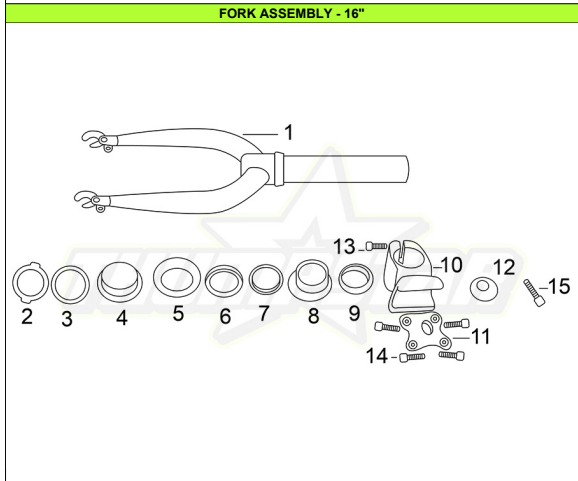

SPARE PART CATALOGUE | TSE 12 TSE 16

FRAME	POS.	PART NO.	ERP CODE	ENGLISH NAME	QTY
	1	7800		Alloy Frame 12	1
	1	7804		Alloy Frame 16	
	2	7805		Charge plug	1
	3	7806		Battery and controller Cover	1

REAR WHEEL - 12"	POS.	PART NO.	ERP CODE	ENGLISH NAME	QTY
	A	7807		Rear Hub Assembly	
	1			Rear Wheel Assembly - 12"	1
	2			Flat Washer 12*24*L4	2
	3			Stop Washer 12*24*L3	2
	4			Cap Nut M12	2

REAR WHEEL - 16"	POS.	PART NO.	ERP CODE	ENGLISH NAME	QTY
	A	7808		Rear Wheel Assembly - 16"	1
	2			Flat Washer 12*24*L4	2
	3			Stop Washer 12*24*L3	2
	4			Cap Nut M12	2

TYRE ASSEMBLY - 12"	POS.	PART NO.	ERP CODE	ENGLISH NAME	QTY
	1	7809		Front & Rear Wheel Tyre 12*x2.25	1
	2	7810		Front & Rear Wheel Tube 12*x2.25	1
	3			Valve Cap	1

POS.	PART NO.	ERP CODE	ENGLISH NAME	QTY
1	7811		Front & Rear Wheel Tyre 16"x2.125	1
2	7812		Front & Rear Wheel Tube 16"x1.75/2.125	1
3			Valve Cap	1

POS.	PART NO.	ERP CODE	ENGLISH NAME	QTY
1	7813		16" Front Fork - TSE 16	1
A	7814		Clamp & Bearing Assembly	
2			Lower Bearing Seat	1
3			Lower Ball Bearing	1
4			Lower Bearing cover	1
5			Upper Bearing Seat	1
6			Upper sealed Bearing	1
7			Dust Cover	1
8			Upper Bearing Cover	1
9			Clamp Spacer	1
10			Handle bar Clamp Holder	1
11			Handle bar Clamp Holder Cover	1
12			Handle bar Clamp Cap	1
13			Hex. Socket Bolt M5x16	2
14			Hex. Socket Bolt M5x22	4
15			Hex. Socket Bolt M6x28	1

POS.	PART NO.	ERP CODE	ENGLISH NAME	QTY
1	7815		12" Front Fork - TSE 12	1
2			Lower Bearing Seat	1
3			Lower Ball Bearing	1
4			Lower Bearing cover	1
5			Upper Bearing Seat	1
6			Upper Sealed Bearing	1
7			Dust Cover	1
8			Upper Bearing Cover	1
9			Clamp Spacer	1
10			Handle bar Clamp Holder	1
11			Handle bar Clamp Holder Cover	1
12			Handle bar Clamp Cap	1
13			Hex. Socket Bolt M5x16	2
14			Hex. Socket Bolt M5x22	4
15			Hex. Socket Bolt M6x28	1