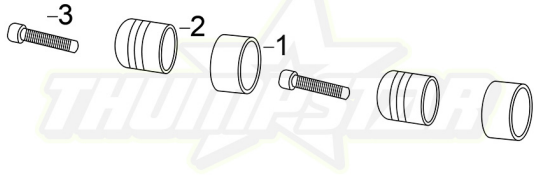

**THROTTLE ASSEMBLY**

POS.	PART NO.	ERP CODE	ENGLISH NAME	QTY
1	7819		Thumb Throttle	1

**REAR BRAKE ASSEMBLY**

POS.	PART NO.	ERP CODE	ENGLISH NAME	QTY
1	7820		Brake Lever	1
2	7821		Rear Brake Caliper	2
3	7822		Rear Brake Cable	3