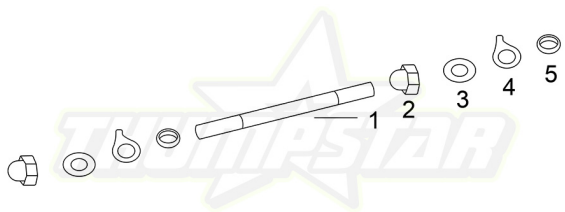

FRONT AXLE ASSEMBLY

POS.	PART NO.	ERP CODE	ENGLISH NAME	QTY
A	7828		Front Axel Assembly	
1			Front Axel M10xL135	1
2			Spacer 10x14xL5	2
3			Stop Washer 10x25xL2	2
4			Flat Washer 10x20xL2	2
5			Cap Nut M10	2