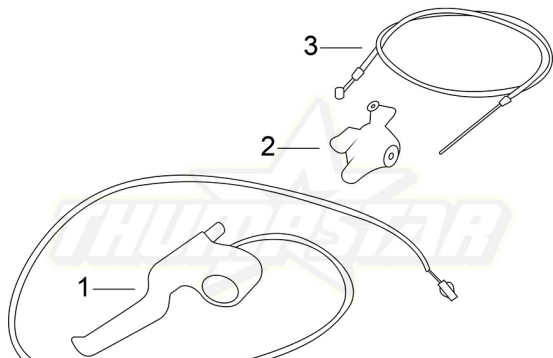

POS.	PART NO.	ERP CODE	ENGLISH NAME	QTY
1	7816		Alloy Handle Bar - 22mmxL520mm	1

**THROTTLE ASSEMBLY**

POS.	PART NO.	ERP CODE	ENGLISH NAME	QTY
1	7817		Throttle Assembly	1
2	7818		Black Grip (Left and Right)	1

**THROTTLE ASSEMBLY**

POS.	PART NO.	ERP CODE	ENGLISH NAME	QTY
1	7819		Thumb Throttle	1

**REAR BRAKE ASSEMBLY**

POS.	PART NO.	ERP CODE	ENGLISH NAME	QTY
1	7820		Brake Lever	1
2	7821		Rear Brake Caliper	2
3	7822		Rear Brake Cable	3