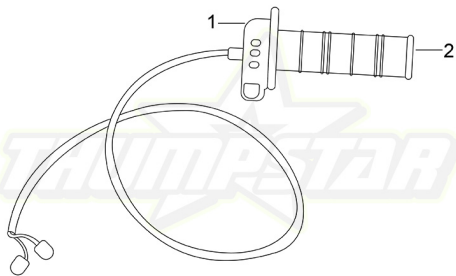

POS.	PART NO.	ERP CODE	ENGLISH NAME	QTY
1	7811		Front & Rear Wheel Tyre 16"x2.125	1
2	7812		Front & Rear Wheel Tube 16"x1.75/2.125	1
3			Valve Cap	1

POS.	PART NO.	ERP CODE	ENGLISH NAME	QTY
1	7813		16" Front Fork - TSE 16	1
A	7814		Clamp & Bearing Assembly	
2			Lower Bearing Seat	1
3			Lower Ball Bearing	1
4			Lower Bearing cover	1
5			Upper Bearing Seat	1
6			Upper sealed Bearing	1
7			Dust Cover	1
8			Upper Bearing Cover	1
9			Clamp Spacer	1
10			Handle bar Clamp Holder	1
11			Handle bar Clamp Holder Cover	1
12			Handle bar Clamp Cap	1
13			Hex. Socket Bolt M5x16	2
14			Hex. Socket Bolt M5x22	4
15			Hex. Socket Bolt M6x28	1

POS.	PART NO.	ERP CODE	ENGLISH NAME	QTY
1	7815		12" Front Fork - TSE 12	1
2			Lower Bearing Seat	1
3			Lower Ball Bearing	1
4			Lower Bearing cover	1
5			Upper Bearing Seat	1
6			Upper Sealed Bearing	1
7			Dust Cover	1
8			Upper Bearing Cover	1
9			Clamp Spacer	1
10			Handle bar Clamp Holder	1
11			Handle bar Clamp Holder Cover	1
12			Handle bar Clamp Cap	1
13			Hex. Socket Bolt M5x16	2
14			Hex. Socket Bolt M5x22	4
15			Hex. Socket Bolt M6x28	1

POS.	PART NO.	ERP CODE	ENGLISH NAME	QTY
1	7816		Alloy Handle Bar - 22mmxL520mm	1

**THROTTLE ASSEMBLY**

POS.	PART NO.	ERP CODE	ENGLISH NAME	QTY
1	7817		Throttle Assembly	1
2	7818		Black Grip (Left and Right)	1