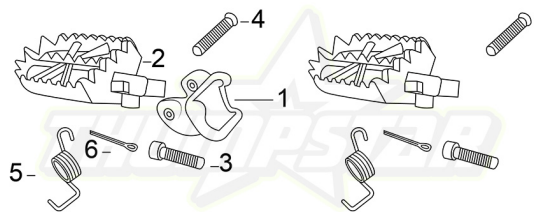

STAINLESS FOOTPEG

POS.	PART NO.	ERP CODE	ENGLISH NAME	QTY
A	7827		Stainless Footpeg Assembly	
1			Stainless Mount Left&Right	1 Set
2			Footpeg Left&Right	1 Set
3			Hex. Socket Bolt M8x28	2
4			Pin L42mm OD8	2
5			Spring Left & Right	1 Set
6			Split Pin 2.5x30	2