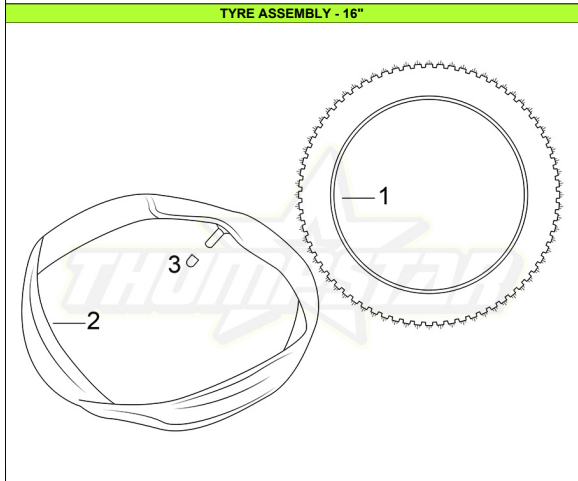

SPARE PART CATALOGUE | TSE 12 TSE 16

FRAME	POS.	PART NO.	ERP CODE	ENGLISH NAME	QTY
	1	7800		Alloy Frame 12	1
	1	7804		Alloy Frame 16	
	2	7805		Charge plug	1
	3	7806		Battery and controller Cover	1

REAR WHEEL - 12"	POS.	PART NO.	ERP CODE	ENGLISH NAME	QTY
	A	7807		Rear Hub Assembly	
	1			Rear Wheel Assembly - 12"	1
	2			Flat Washer 12*24*L4	2
	3			Stop Washer 12*24*L3	2
	4			Cap Nut M12	2

REAR WHEEL - 16"	POS.	PART NO.	ERP CODE	ENGLISH NAME	QTY
	A	7808		Rear Wheel Assembly - 16"	1
	2			Flat Washer 12*24*L4	2
	3			Stop Washer 12*24*L3	2
	4			Cap Nut M12	2

TYRE ASSEMBLY - 12"	POS.	PART NO.	ERP CODE	ENGLISH NAME	QTY
	1	7809		Front & Rear Wheel Tyre 12*x2.25	1
	2	7810		Front & Rear Wheel Tube 12*x2.25	1
	3			Valve Cap	1

POS.	PART NO.	ERP CODE	ENGLISH NAME	QTY
1	7811		Front & Rear Wheel Tyre 16"x2.125	1
2	7812		Front & Rear Wheel Tube 16"x1.75/2.125	1
3			Valve Cap	1

POS.	PART NO.	ERP CODE	ENGLISH NAME	QTY
1	7813		16" Front Fork - TSE 16	1
A	7814		Clamp & Bearing Assembly	
2			Lower Bearing Seat	1
3			Lower Ball Bearing	1
4			Lower Bearing cover	1
5			Upper Bearing Seat	1
6			Upper sealed Bearing	1
7			Dust Cover	1
8			Upper Bearing Cover	1
9			Clamp Spacer	1
10			Handle bar Clamp Holder	1
11			Handle bar Clamp Holder Cover	1
12			Handle bar Clamp Cap	1
13			Hex. Socket Bolt M5x16	2
14			Hex. Socket Bolt M5x22	4
15			Hex. Socket Bolt M6x28	1

POS.	PART NO.	ERP CODE	ENGLISH NAME	QTY
1	7816		Alloy Handle Bar - 22mmxL520mm	1

**THROTTLE ASSEMBLY**

POS.	PART NO.	ERP CODE	ENGLISH NAME	QTY
1	7817		Throttle Assembly	1
2	7818		Black Grip (Left and Right)	1