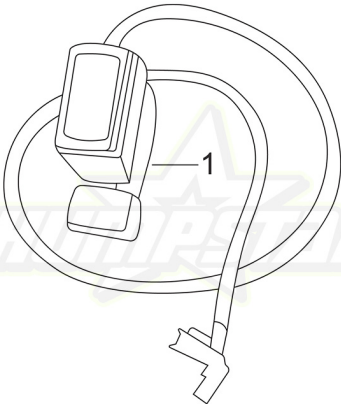

THROTTLE ASSEMBLY

POS.	PART NO.	ERP CODE	ENGLISH NAME	QTY
1	7819		Thumb Throttle	1