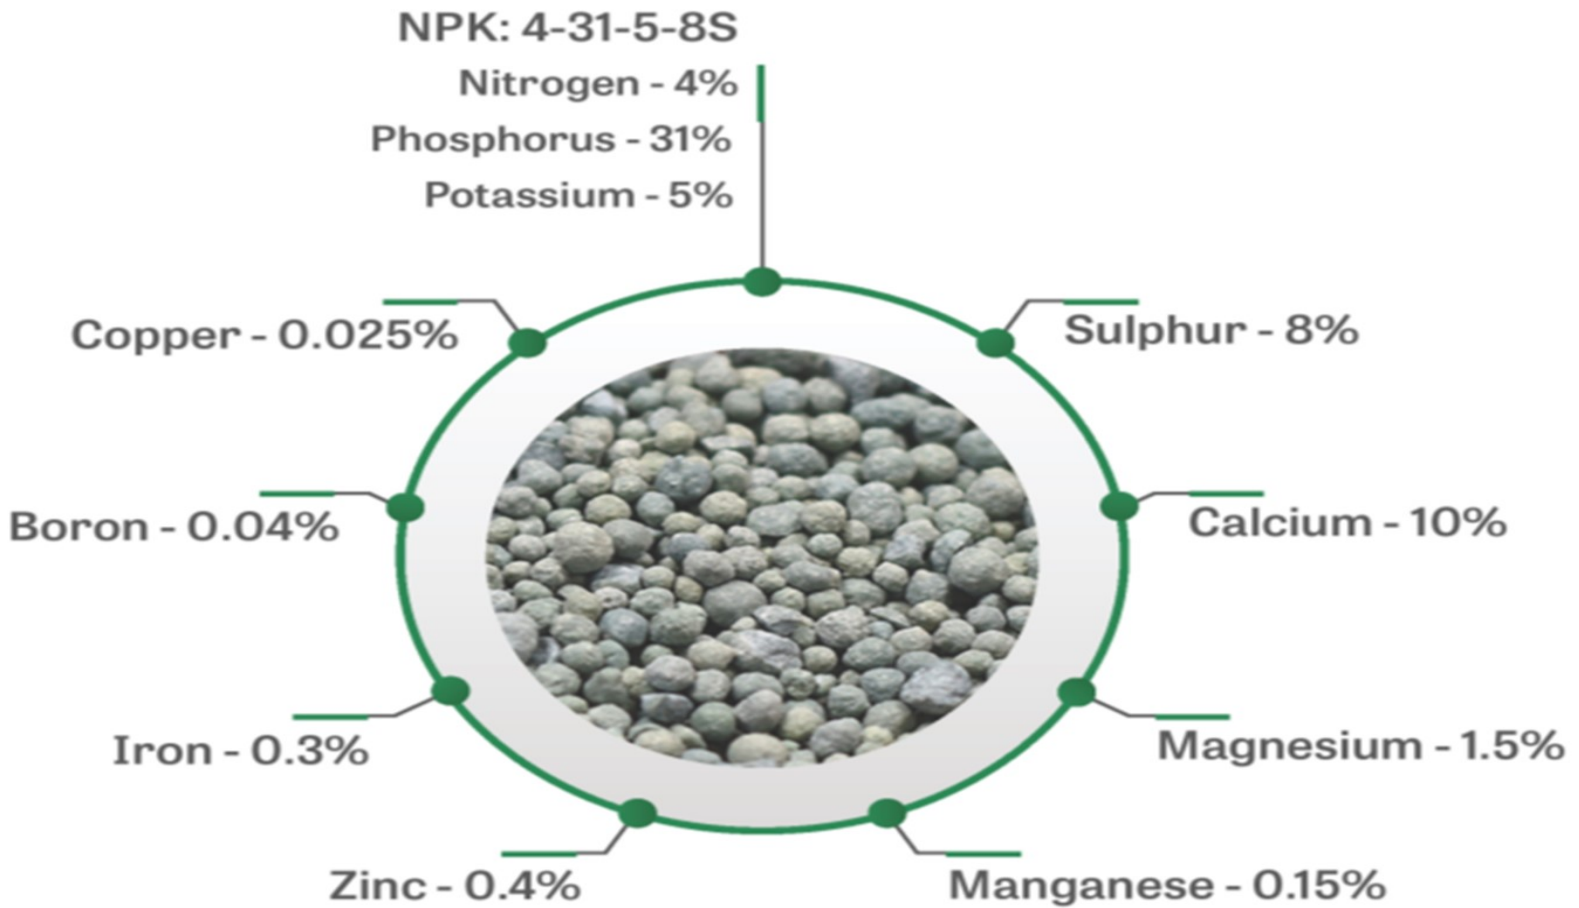

Eleven nutrients in every granule.

ELEVEN Granular Starter Fertilizer

- ✓ Complete all-in-one granule
- ✓ Very low salt
- ✓ Even distribution
- ✓ Truly seed safe
- ✓ 100% water soluble
- ✓ Zero nutrient segregation

DOMAIN 204-736-2893
DELORAIN 204-747-3318

ELEVEN

SUPERSTART

DOESN'T COST

\$\$\$ IT PAYS \$\$\$

60lbs per acre of ELEVEN SUPERSTART

provides \$7/acre of Macro & Micro Nutrients

not included in MAP & 18lbs of Plant Available P

Phosphate Cost is \$46/acre

Salt Index is 18.5

100lbs per acre of MAP provides 17lbs of Plant Available

Phosphate - Cost is \$59 per acre @1300/MT

Salt Index is 26.7

ELEVEN

SUPERSTART

4% N, 31% P, 5% K, 8% S, 10% Ca,