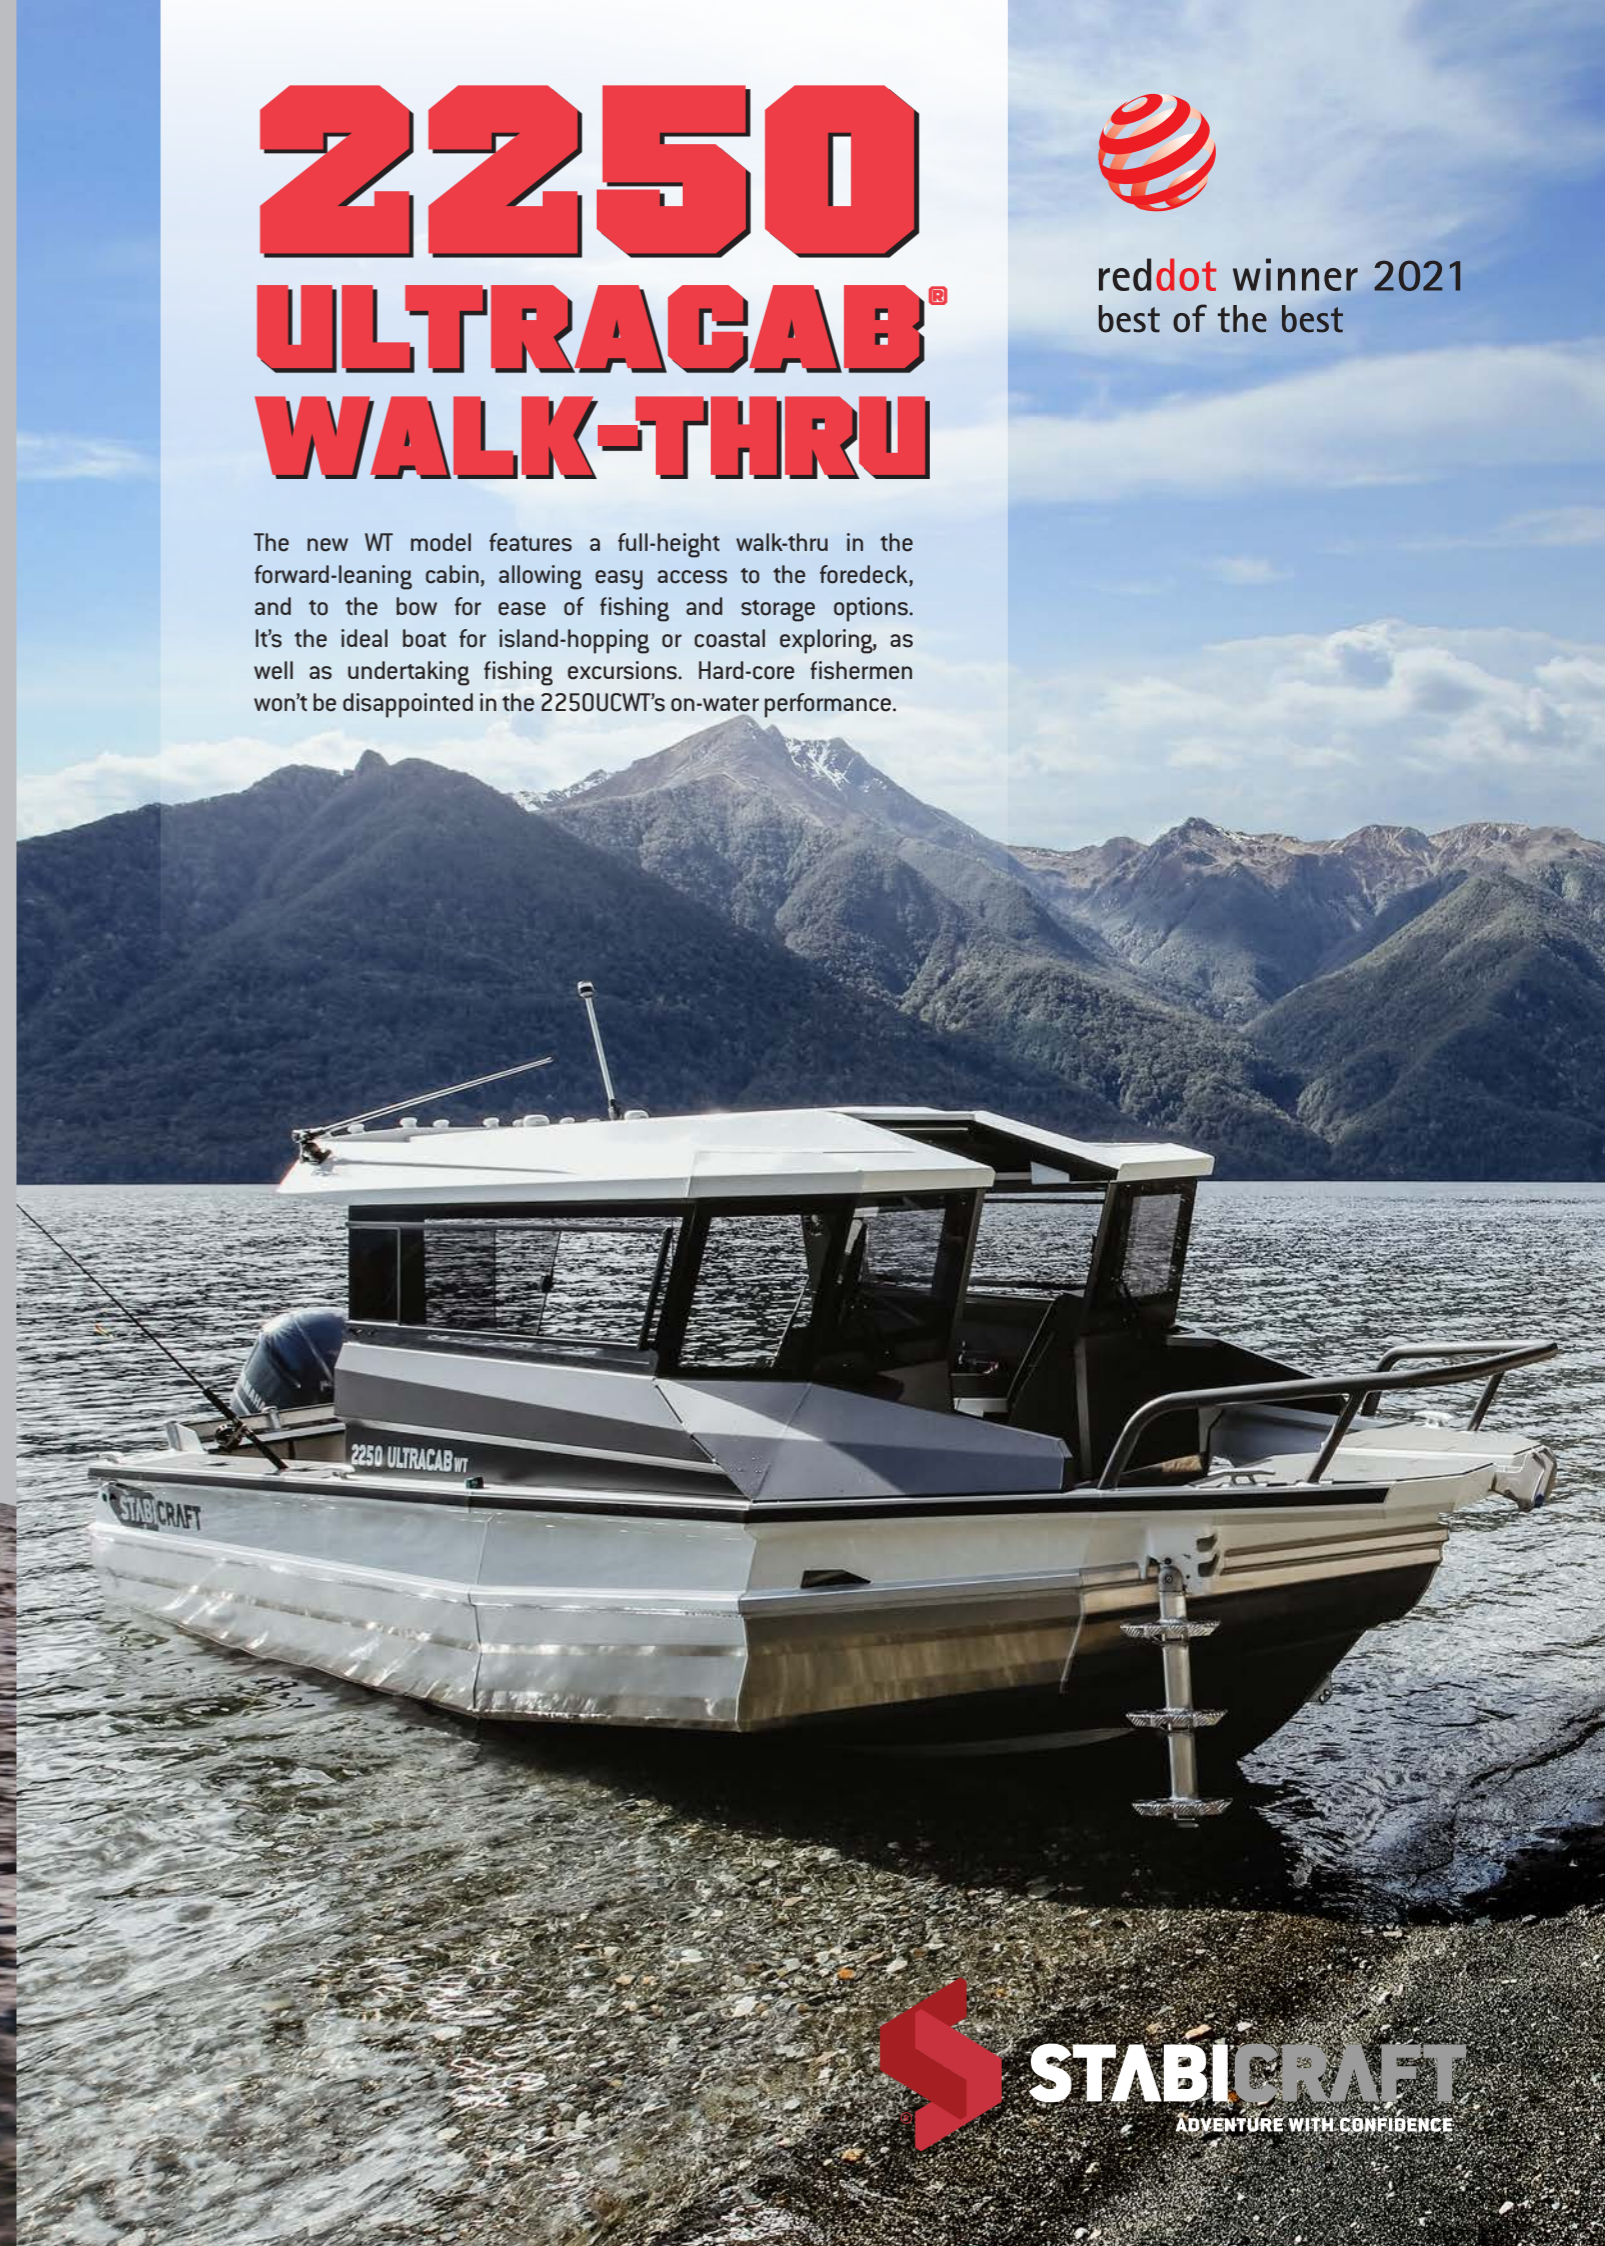

2.55m (8'3"6")

6.9m (22'5")

2250 ULTRACAB[®] WALK-THRU

reddot winner 2021
best of the best

The new WT model features a full-height walk-thru in the forward-leaning cabin, allowing easy access to the foredeck, and to the bow for ease of fishing and storage options. It's the ideal boat for island-hopping or coastal exploring, as well as undertaking fishing excursions. Hard-core fishermen won't be disappointed in the 2250UCWT's on-water performance.

www.stabcraft.com

345 Bluff Highway, Invercargill, New Zealand. Phone: 0064 3 211 1828 Email: enquiries@stabcraft.com

2250 ULTRACAB WALK-THRU

SPECIFICATIONS

Length Metres (feet)	6.9m (22'5")
Max Persons	8
Maximum HP	300hp
Leg Length	25"/30"/25"
Fuel Tank	378L (100gal)
External Beam	2.55m (8'36")
Internal Beam	1.97m (6'46")
Deadrise	17°
Tube Thickness	4mm (5/32")
Hull Thickness	6mm (15/64")
Total Sealed Volume (approx)	2051L (541.8gal)
Dry Hull Weight (approx)	2000kg (4409lbs)
Tow Weight (approx)	2800kg (6172lbs)
Length on Trailer (approx)	8.4m (27'55")
Boat Height (approx)	2.58m (8'5")