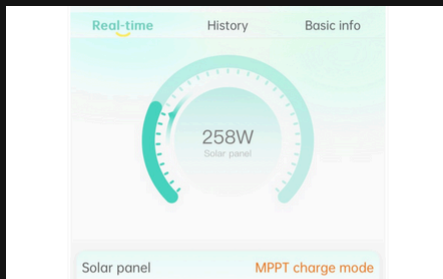

### TECHNOLOGY TO POWER YOUR GAME

- FTR Solar Drive 360 Watt Roof
- Flexible Modular PV Sheet
- 15.5 KG Total Weight
- 0 - 10.4 Amp Max PV Input Current

### BLUETOOTH APPLICATION

- Bluetooth Smartphone application available on Apple or Google Play
- Monitor Power Recovery
- Data Historian

**\$1500 MSRP**

- Colour Match Vinyl Wrap - \$150
- (\$400) Credit on return of Model 1 S2E Solar Roof
  - Technician Travel Fees apply for in-field installations

User Friendly

By utilizing a user-friendly mobile app, you can monitor and control the input power to optimize your utilization of solar energy!

Power to Run all Day

The FTR GOLF Flagship Solar Drive Roof system generates 360 watts of power to enhance your game. With our cars running longer, your carbon footprint is reduced, making your course greener than others.