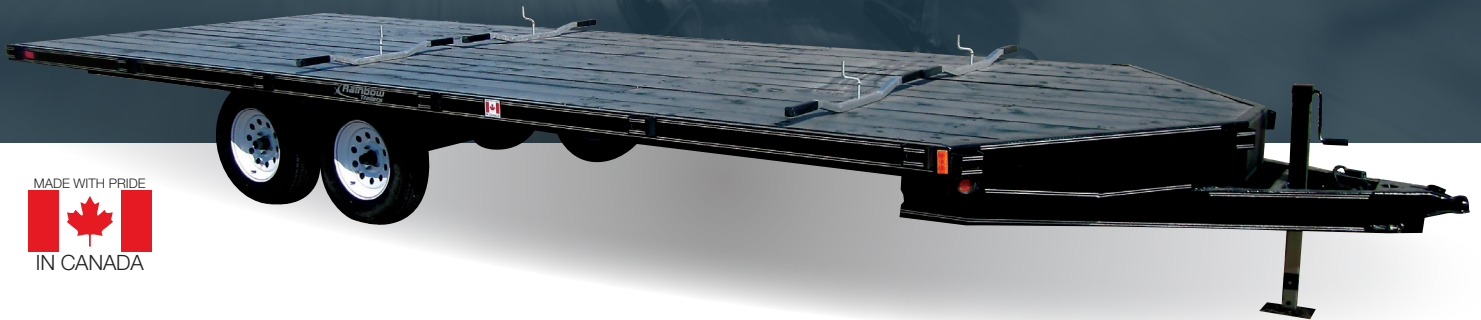

ATV/SLED TRAILERS

Rainbow Trailer's Sled and ATV trailers are built tough and strong for the Canadian climate and working conditions. Whether your business involves off road ATV vehicles or snowmobiles, or you just enjoy being in the outdoors having fun, getting securely from point A to point B has never been easier.

EXPRESS

GREAT VALUE, QUALITY COMPONENTS & WORKMANSHIP

STANDARD FEATURES

- › 2" Painted spruce floor
- › Easy lube spring axles
- › Radial tires
- › Metal preparation by sandblasting
- › 2-Part epoxy primer
- › High quality black topcoat paint
- › Heavy duty stake pockets
- › Wiring enclosed in poly conduit
- › Tie down bar
- › Slide in ramp with safety feature
- › Easy unload V nose front
- › Sealed lights DOT rated
- › DOT Compliant safety chains

AVAILABLE OPTIONS

- Spare tire
- Spare tire holder
- Aluminum salt shield
- LED Lights
- Rub rail
- Ramp glides
- 12" wide ramp extension (for side by sides)
- Braking axle (standard on tandem axle)

**Photos may contain options not included in the base trailer.*