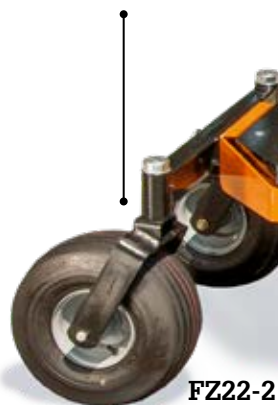

WOODS

ZERO-TURN MOWERS

SUPERIOR DESIGN ■ SUPERIOR DURABILITY ■ SUPERIOR STYLE

Standard Dual Tail Wheel

Improves stability for a smoother ride (FZ22-2 option)

**Standard Folding ROPS**

Roll Over Protection System is 36.7" wide and 53.8" high with 2" x 2" tubing

**TrueFloat™ Deck**

Full float, side-discharge mowing decks; decks "float" both up and down and side-to-side to follow contour of ground for better cut; anti-scalp roller standard

Ideal for long periods of mowing, when maximum productivity and comfort are important.

**MXV-Baffle**

MXV-Baffle™ creates strong suction, lifting grass for a precision cut and keeping dust under the deck.

**PowerTilt™ Deck**

Powered tilt allows deck to be raised for cleaning and maintenance. Includes powered deck height adjustment. Controls are conveniently located on tractor console.