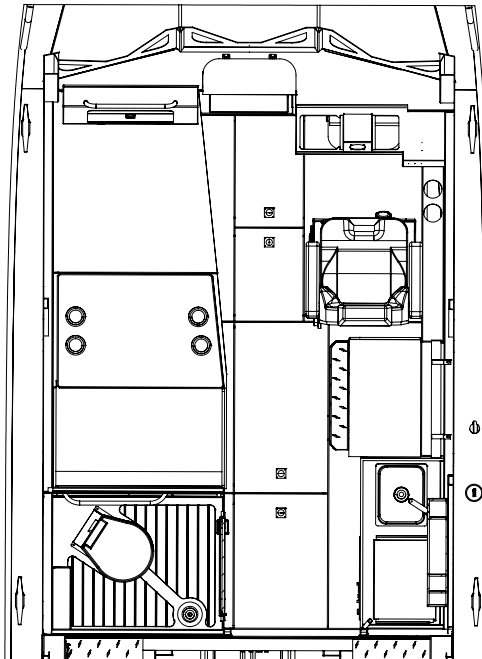

PACIFIC EXPLORER MEDIUM LENGTH CABIN (MLC) CONFIGURATIONS

CONFIG. #7
PE MLC
PORT: FULL DINETTE & BED W/ HEAD
CLOSET STARBOARD: TRUCK SEAT W/
GALLEY

CONFIG. #13
PE MLC
PORT: TRUCK SEAT, DINETTE & HEAD
CLOSET STARBOARD: TRUCK SEAT W/
GALLEY

CONFIG. #15
PE MLC
PORT: TRUCK SEAT, DINETTE & HEAD
CLOSET STARBOARD: TRUCK SEAT, & JUMP
SEAT W/ GALLEY