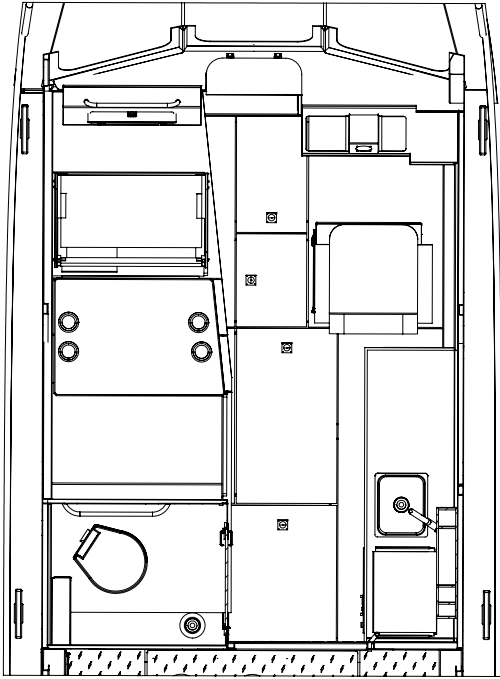

PACIFIC EXPLORER MEDIUM LENGTH CABIN (MLC) CONFIGURATIONS

CONFIG. #7
PE MLC
PORT: FULL DINETTE & BED W/ HEAD
CLOSET STARBOARD: TRUCK SEAT W/
GALLEY

CONFIG. #13
PE MLC
PORT: TRUCK SEAT, DINETTE & HEAD
CLOSET STARBOARD: TRUCK SEAT W/
GALLEY

CONFIG. #15
PE MLC
PORT: TRUCK SEAT, DINETTE & HEAD
CLOSET STARBOARD: TRUCK SEAT, & JUMP
SEAT W/ GALLEY