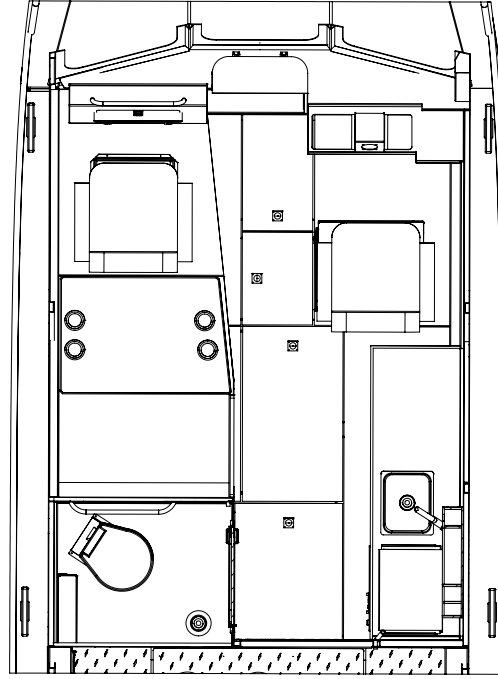

PACIFIC EXPLORER MEDIUM LENGTH CABIN (MLC) CONFIGURATIONS

CONFIG. #7
PE MLC
PORT: FULL DINETTE & BED W/ HEAD
CLOSET STARBOARD: TRUCK SEAT W/
GALLEY

CONFIG. #13
PE MLC
PORT: TRUCK SEAT, DINETTE & HEAD
CLOSET STARBOARD: TRUCK SEAT W/
GALLEY

CONFIG. #15
PE MLC
PORT: TRUCK SEAT, DINETTE & HEAD
CLOSET STARBOARD: TRUCK SEAT, & JUMP
SEAT W/ GALLEY