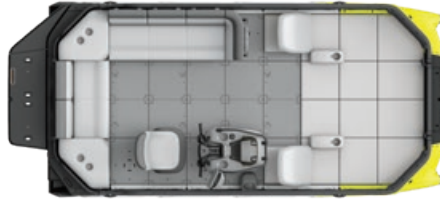

## LAYOUT CONFIGURATIONS

SWITCH SPORT COMPACT – 170

SWITCH SPORT 18 – 230

SWITCH SPORT 21 – 230