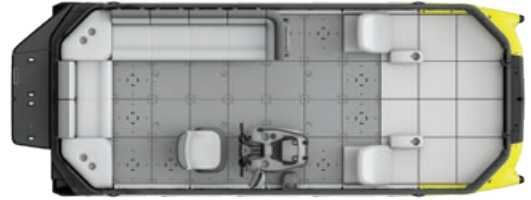

## LAYOUT CONFIGURATIONS

SWITCH SPORT COMPACT – 170

SWITCH SPORT 18 – 230

SWITCH SPORT 21 – 230