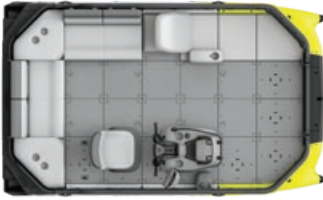

LAYOUT CONFIGURATIONS

SWITCH SPORT COMPACT – 170