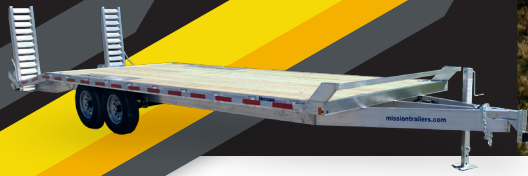

OPEN DECKOVER LOW PROFILE

WOOD DECKOVER

101" x 25'

STANDARD FEATURES

- > All-Aluminum Construction
- > 16" O/C Floor Crossmembers
- > 2"x8" Subframe Tubing
- > 15000# 2-5/16" Adjustable Coupler
- > (2) 16000# Safety Chains
- > Dexter Leaf Spring Axles
- > 10K Drop Leg Pedestal Jack
- > 2" Pressure Treated Decking Boards
- > (4) 6000# Recessed Swivel D-Rings
- > 2"x4" Rub Rail w/ Stake Pockets
- > Fixed 2"x2" Front Bumper Rail
- > (2) Adjustable HD Fold Down Ramps (16"x5')
- > 60" Self-Cleaning Beavertail
- > Recessed LED Marker Lights
- > (2) Welded on Side Steps
- > DOT Tape
- > Limited 4-Year Warranty

STANDARD SPECIFICATIONS

TRAILER MODEL	DECKOVER 101X25-W 14K
Model Number	MD0101x25-14KW
Deck (WxL)	96"x25'
Overall (WxL)	101"x29'
Deck Height	33-9/16"
Hitch Height	23" - 31" Adjustable
Axle(s) - Qty/Rating	2 - 7000# Braked
Wheels	16" Silver Mods.
Tires	235/80R16
GVWR	14000#
Curb Weight	TBD
Payload	TBD
Power Connection	7-Way Round