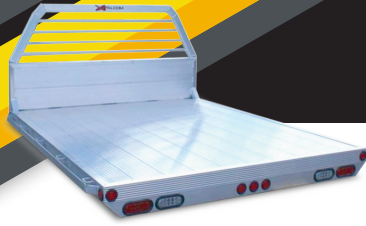

TRUCK BEDS

TRUCK BEDS

STANDARD FEATURES

- > All-Aluminum Construction
- > Extruded Aluminum Decking
- > Integrated Headboard w/ Accessory Track
- > Perimeter Rub Rail w/ Stake Pockets
- > Recessed LED Marker Lights
- > Fully Enclosed Wiring System
- > Limited Lifetime Warranty

STANDARD SPECIFICATIONS

MODEL NUMBER	AL08407	AL08485	AL09785	AL10185	AL09795	AL10195	AL09712	AL10112
Deck (WxL)	81"x81"	81"x99"	92-1/2"x99"	96-1/2"x99"	92-1/2"x111"	96-1/2"x111"	92-1/2"x143"	96-1/2"x143"
Overall (WxL)	85-1/2"x84"	85-1/2"x102"	97"x102"	101"x102"	97"x114"	101"x114"	97"x146"	101"x146"
Curb Weight	262#	292#	297#	304#	355#	365#	457#	472#