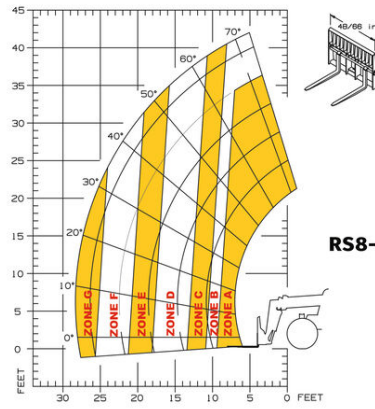

Load Chart Other Imperial