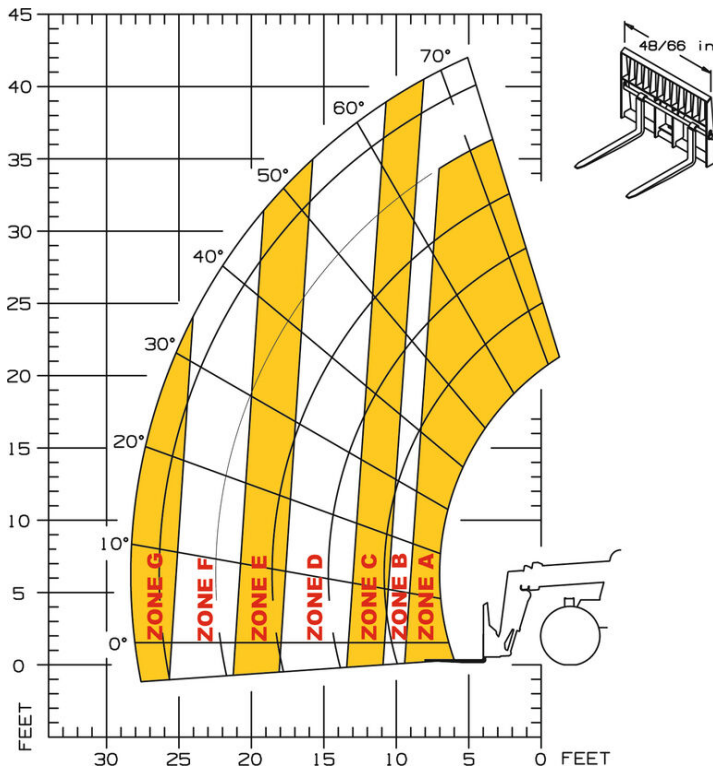

RS8-42 GEN:3 - Load chart

Load Chart imperial