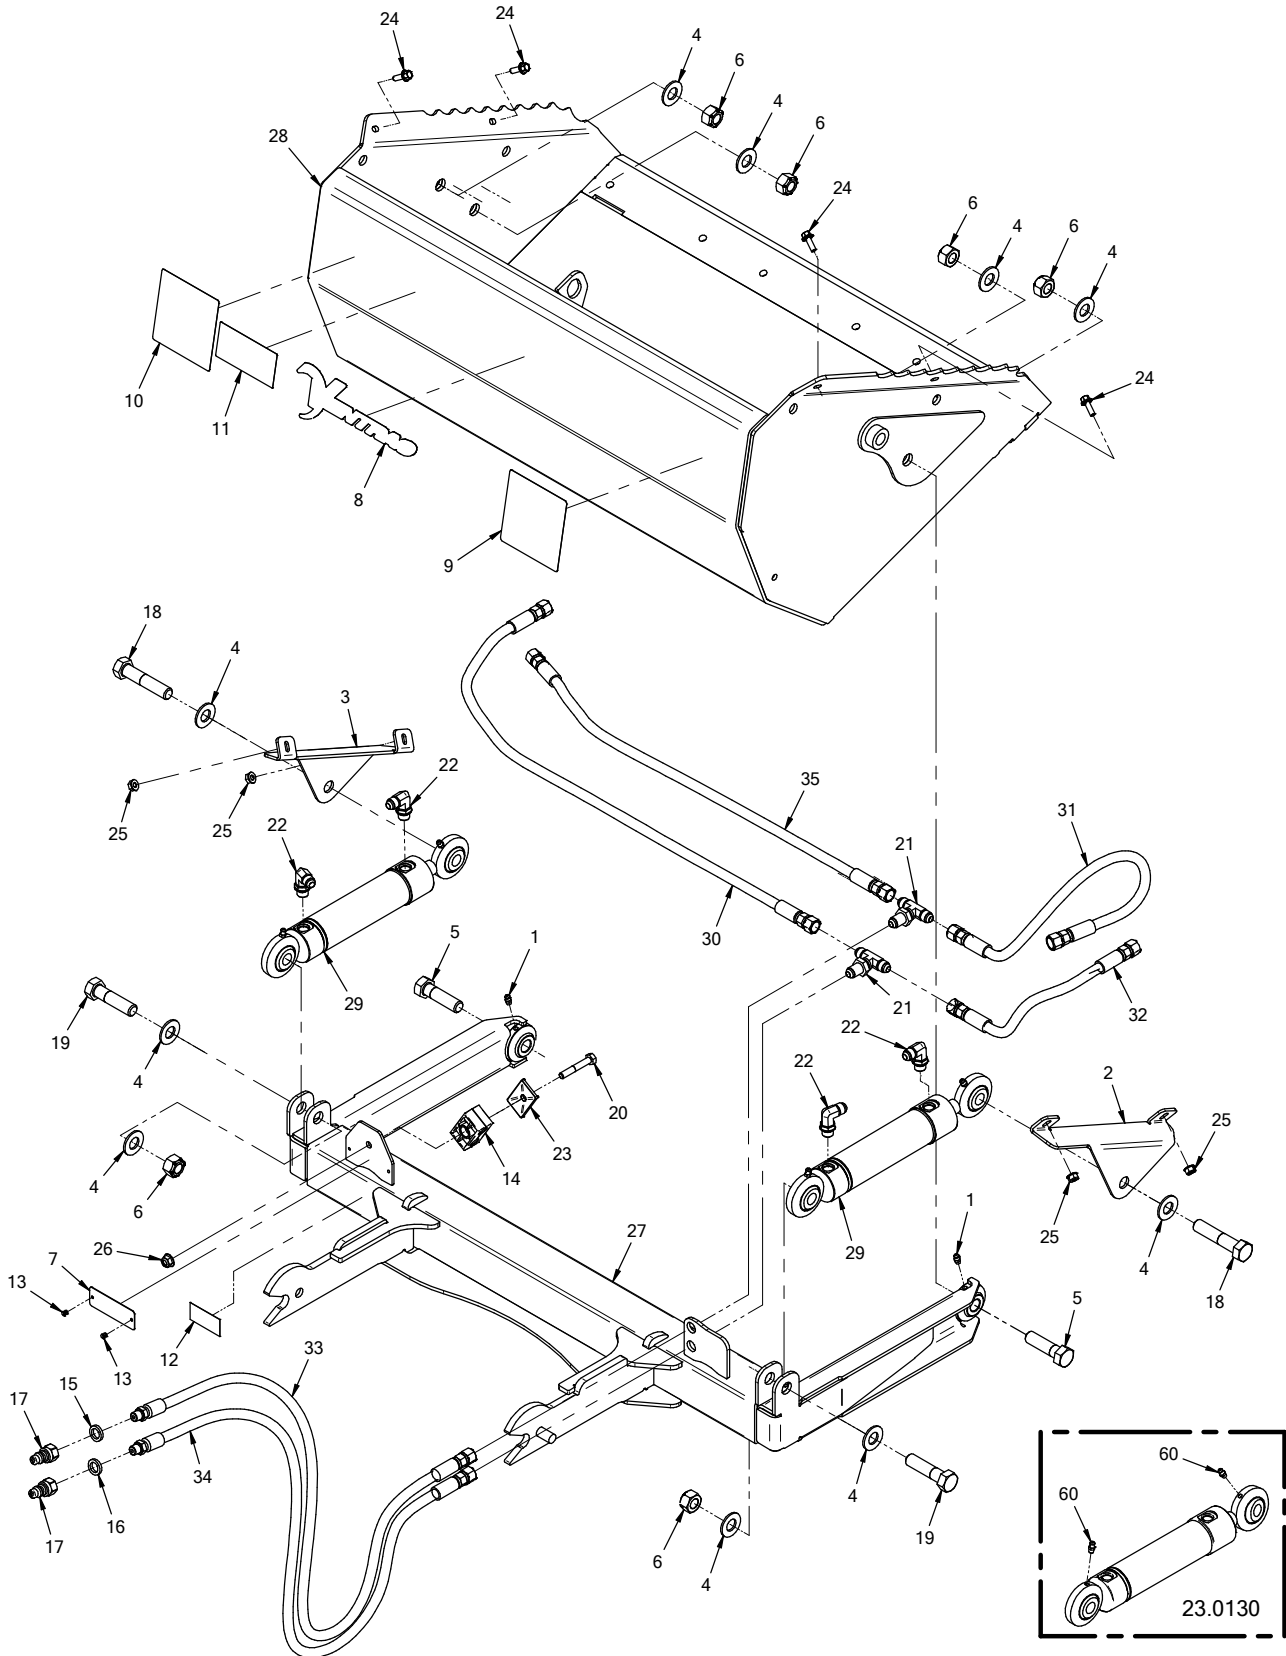

PARTS

ILLUSTRATED DRAWING HE302 Power Bucket

PARTS

HE302 Power Bucket

REF.	PART NO.	DESCRIPTION	QTY.
1	29.GF0001	.GREASE FTG, 1/4 SAE ST	2
2	60.1256	.COVER, CYLINDER RIGHT	1
3	60.1257	.COVER, CYLINDER LEFT	1
4	95.10	.WASHER, FLAT 5/8 SAE	10
5	90.1018	.BOLT, 5/8-11 USS X 2-1/4	2
6	99.A10	.LOCKNUT, STOVER 5/8-11 USS	6
7	N/A	.PLATE, VENTRAC SERIAL NUMBER	1
8	00.0383	.DECAL, VENTRAC	1
9	00.0103	.DECAL, HAZARD - HIGH PRESS. FLUID	1
10	00.0102	.DECAL, DANGER - PINCHING HAZARDS	1
11	00.0217	.DECAL, WARNING READ OWNERS MAN	1
12	00.0100	.DECAL, MADE IN USA	1
13	04.0007	.RIVET, POP DOME 1/8 X 1/8 S.S.	2
14	44.0256	.CLAMP, HYD HOSE 12.7MM ID GRN	1
15	05.0117	.WASHER, .544 ID X .817 X .14 YEL	1
16	05.0116	.WASHER, .544 ID X .817 X .14 RED	1
17	23.0104	.COUPLER, HYDRAULIC QUICK - 1/4 MALE	2
18	90.1024	.BOLT, 5/8-11 USS X 3	2
19	90.1020	.BOLT, 5/8-11 USS X 2-1/2	2
20	90.0516	.BOLT, 5/16-18 USS X 2"	1
21	25.2703-6-6-6LN	.FITTING, BULKHEAD T 3/8 W/LNUT	2
22	25.6801-06-06	.FITTING, 90 ME 3/8 X 3/8	4
23	44.0229	.COVER PLATE, 2D GROUP	1
24	99.SF0406-1	.BOLT, SMF 1/4-20 X 3/4	4
25	99.E0101	.NUT, LOCKING FLANGE 1/4-20	4
26	99.E0102	.NUT, LOCKING FLANGE 5/16-18	1
27	62.1341	.FRAME, HITCH WELDMENT 30"	1
28	62.1340	.FRAME, SCOOP WELDMENT 30"	1
29	23.0130	.CYLINDER, 1-1/2" X 5"	2
30	20.0148	.HOSE, 1/4 X 33.50 SAE 100R17 AR	1
31	20.0149	.HOSE, 1/4 X 17.50 SAE 100R17 AR	1
32	20.0150	.HOSE, 1/4 X 11.50 SAE 100R17 AR	1
33	20.0166	.HOSE, 1/4 X 35.00 SAE 100R17AR	1
34	20.0166	.HOSE, 1/4 X 35.00 SAE 100R17AR	1
35	20.0258	.HOSE, 1/4 X 27.50 SAE 100R17AR	1
60	29.GF0001	.GREASE FTG, 1/4 SAE ST	2