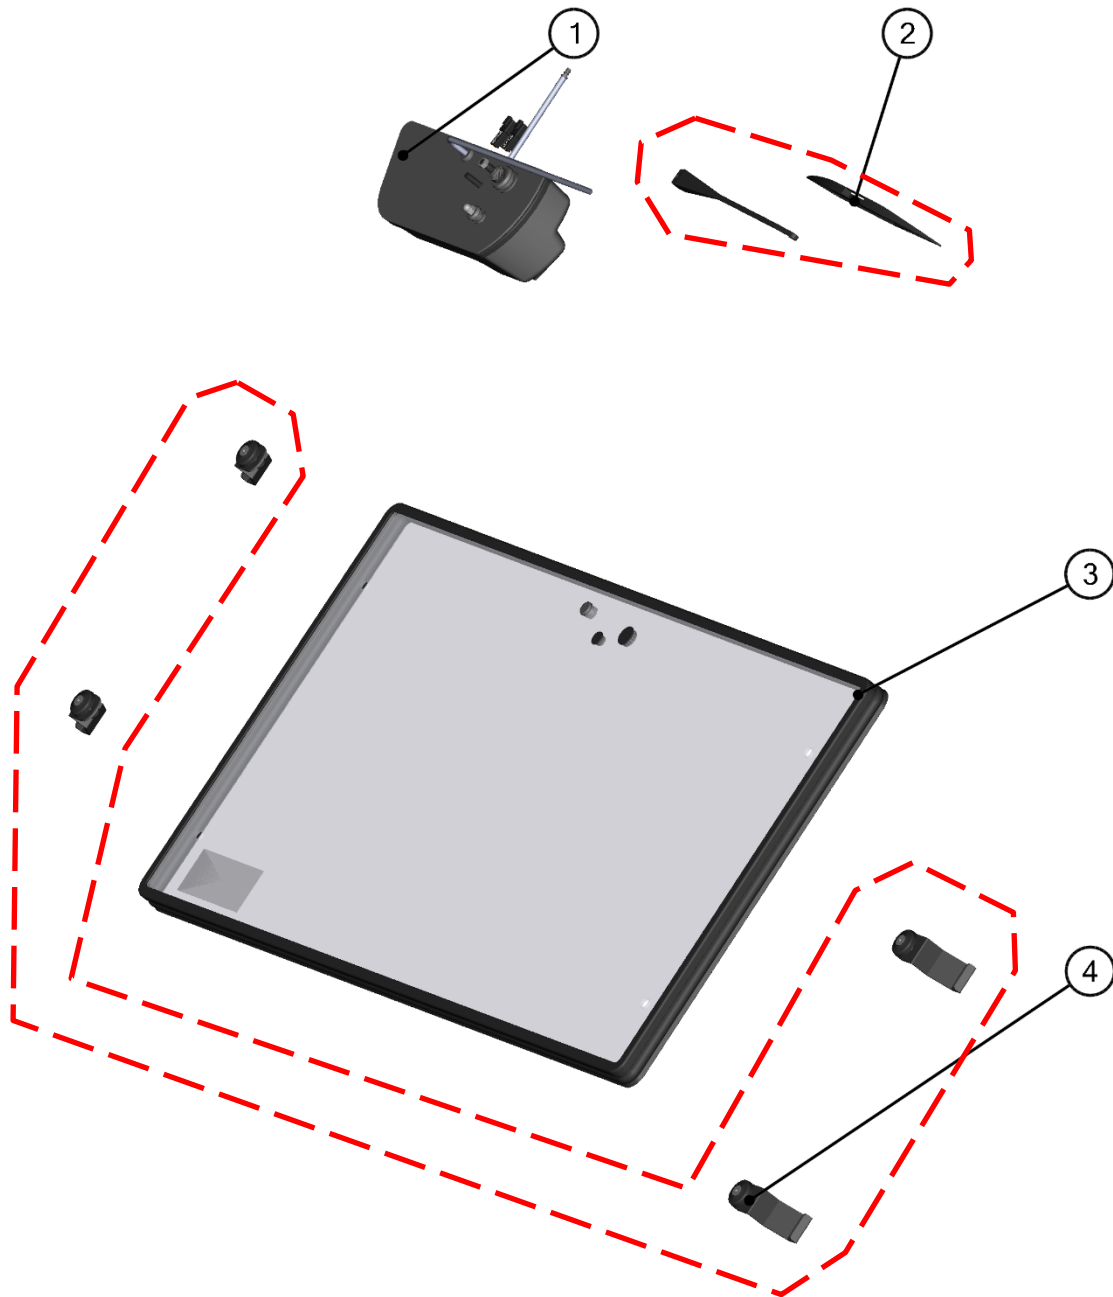

FRONT WINDOW ASSEMBLIES

ID	Catalog no.	Description	Qty	Price
1	74S02U01-01M002	FRONT WIPER MOTOR KIT	1	
2	74S02U01-01PKM001	FRONT WIPER ARM WITH BLADE	1	
3	74S02R01-10M002	FRONT GLASS WITH SEALING	1	
4	74S02R01-10PKM001	FRONT GLASS HOLDER KIT	1