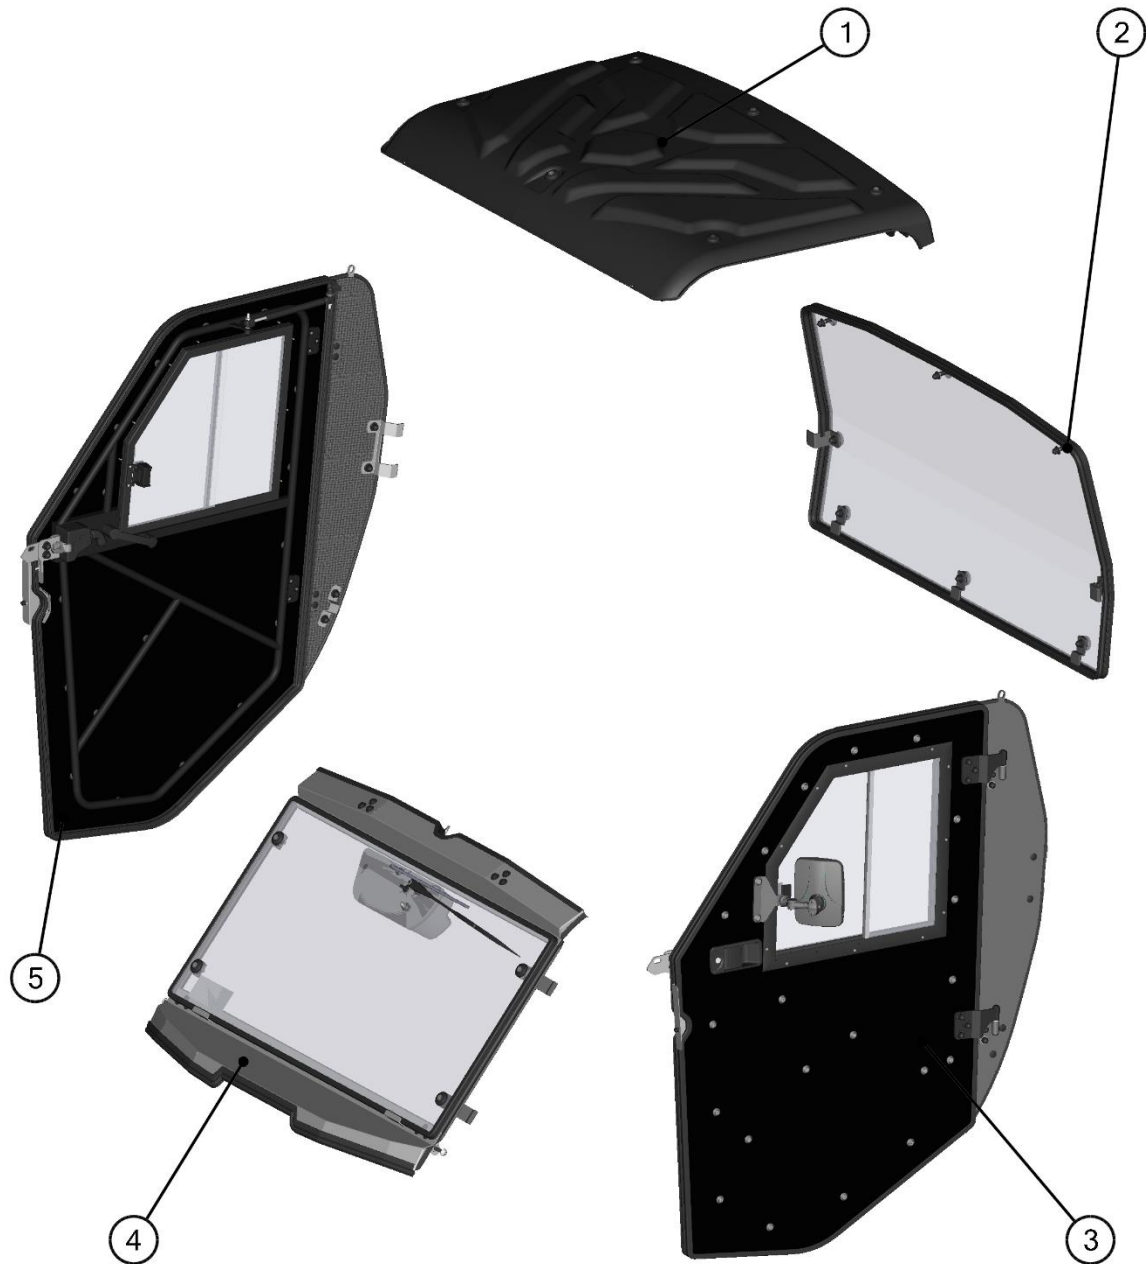

SPARE - PARTS CATALOG

SEGWAY

FUGLEMAN

CAB PREVIEW

2

ALL PANELS

3

ID	Catalog no.	Description	Qty
1	74S02U01S30	ROOF	1
2	74S02U02S20	REAR PANEL	1
3	74S02R01S40	LEFT DOOR	1
4	74S02R01S10	FRONT PANEL	1
5	74S02R01S50	RIGHT DOOR	1
-	-----	ELECTROINSTALLATION	1

Page
5
7
14
9
19
23

Price

ROOF PANEL

4

ROOF PANEL ASSEMBLIES

ID	Catalog no.	Description	Qty
1	74S02U01-30M002	ROOF ASSEMBLY	1
2	74S02U01-30PKM001	ROOF HARDWARE KIT	1

Price

REAR PANEL