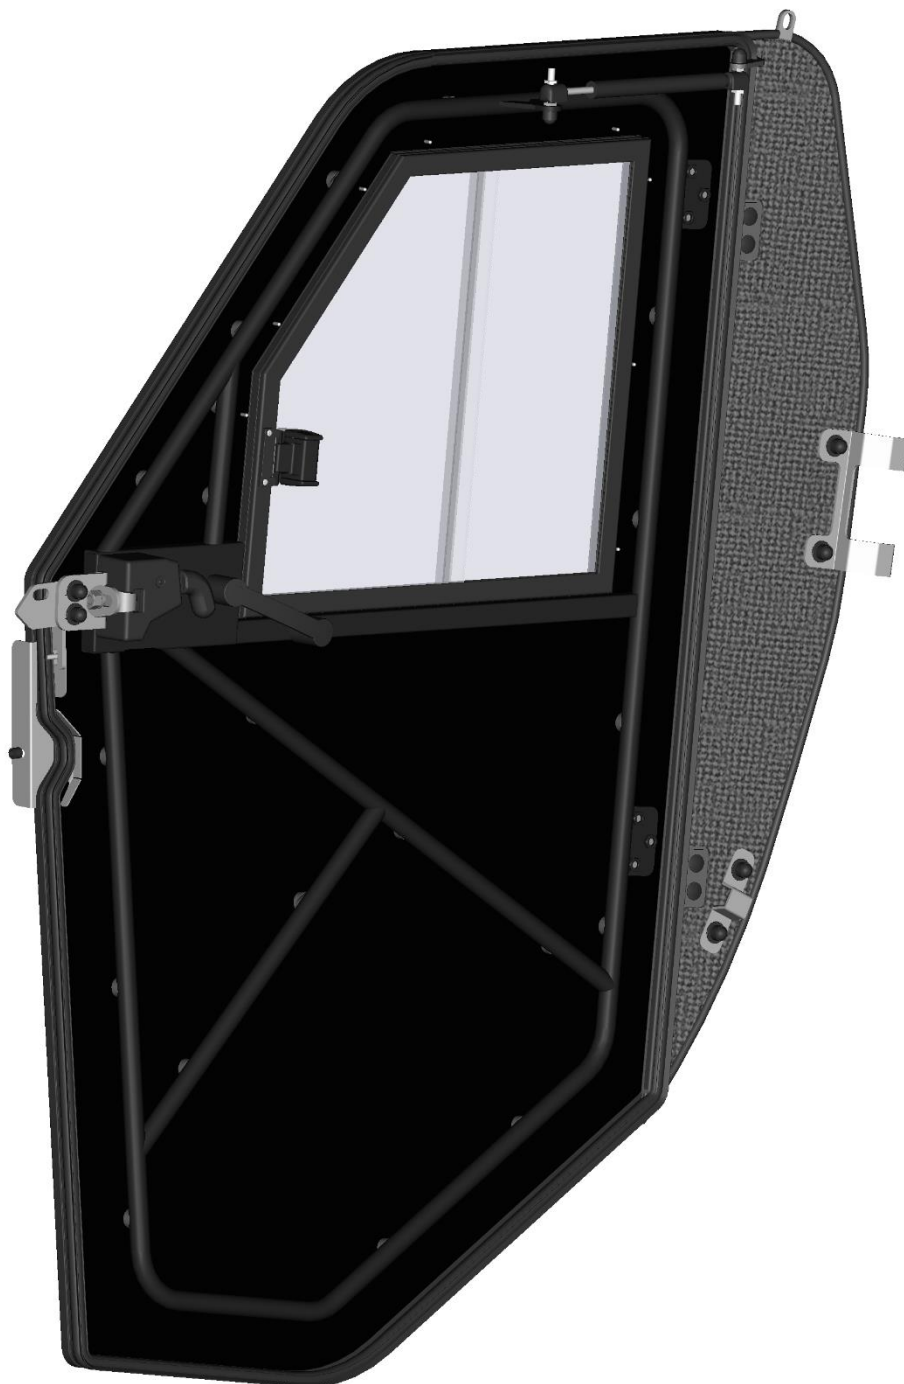

SPARE - PARTS CATALOG

SEGWAY

FUGLEMAN

CAB PREVIEW

2

ALL PANELS

3

ID	Catalog no.	Description	Qty
1	74S02U01S30	ROOF	1
2	74S02U02S20	REAR PANEL	1
3	74S02R01S40	LEFT DOOR	1
4	74S02R01S10	FRONT PANEL	1
5	74S02R01S50	RIGHT DOOR	1
-	-----	ELECTROINSTALLATION	1

FRONT BOTTOM LEDGE

12

ID	Catalog no.	Description	Qty	Price
1	74S02R01-10PKM002	FRONT BOTTOM HARDWARE KIT	1	
2	74S02R01-10M008	FRONT BOTTOM LEDGE	1	

LEFT DOOR

13

LEFT DOOR ASSEMBLIES

14

GAS SPRING ASSEMBLY

ID	Catalog no.	Description	Qty
1	74S02U01-50M011	GAS SPRING ASSEMBLY	1

Price

LEFT DOOR ASSEMBLY

16

ID	Catalog no.	Description	Qty	Price
1	74S02R01-40M001	LEFT POLY WITH SEALING	1	
2	74S02U01-40PKM001	GLASS LOCK WITH STOP KIT	1	
3	74S02U01-40M003	LEFT DOOR WINDOW ASSEMBLY	1	
4	74S02U01-40PKM002	LEFT DOOR HINGES WITH FIXING KIT	1	
5	74S02U01-40PKM003	LEFT DOOR LOCK WITH STOP KIT	1	

LEFT DOOR BASE

ID	Catalog no.	Description	Qty	Price
1	74S02U01-40PKM004	LEFT DOOR BASE HARDWARE KIT	1	
2	74S02U01-40M010	LEFT DOOR BASE ASSEMBLY	1	

RIGHT DOOR

18

RIGHT DOOR ASSEMBLIES

19

GAS SPRING ASSEMBLY