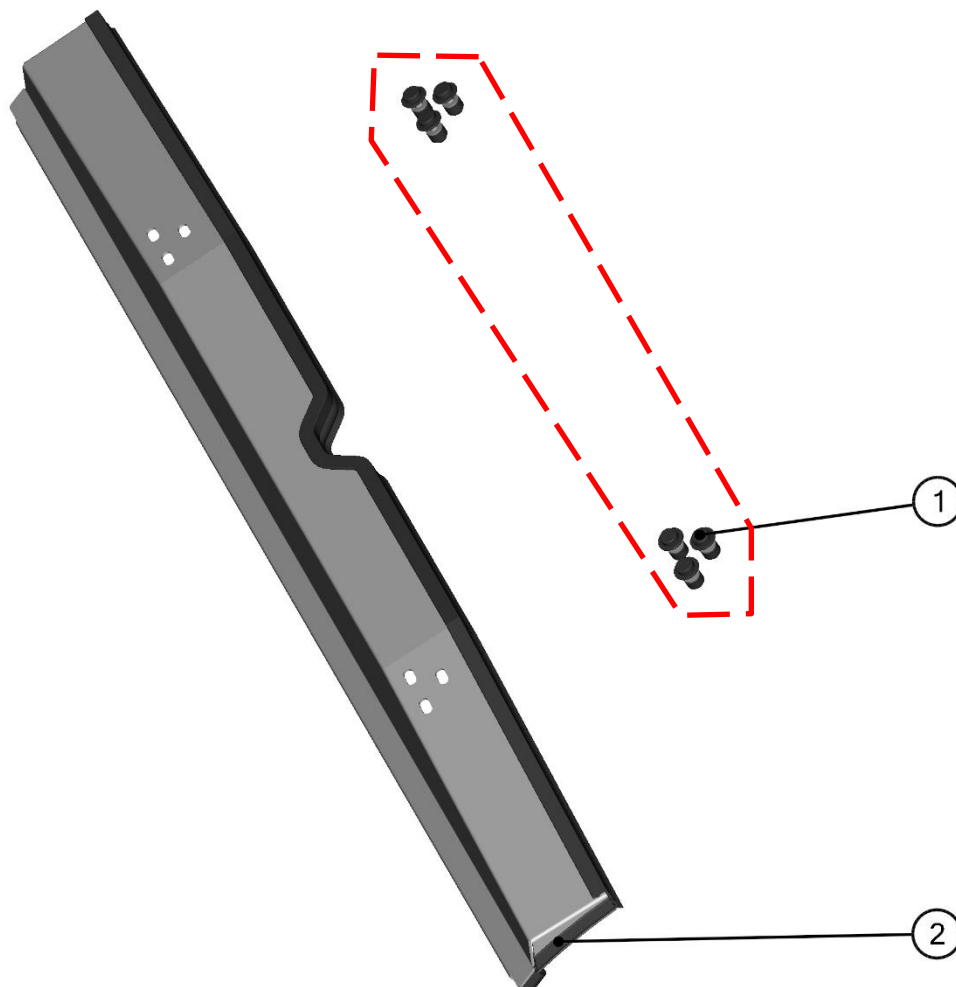

FRONT UPPER LEDGE

10

ID	Catalog no.	Description	Qty	Price
1	74S02U01-10PKM001	FRONT UPPER FIXING KIT	1	
2	74S02R01-10M009	FRONT UPPER LEDGE	1