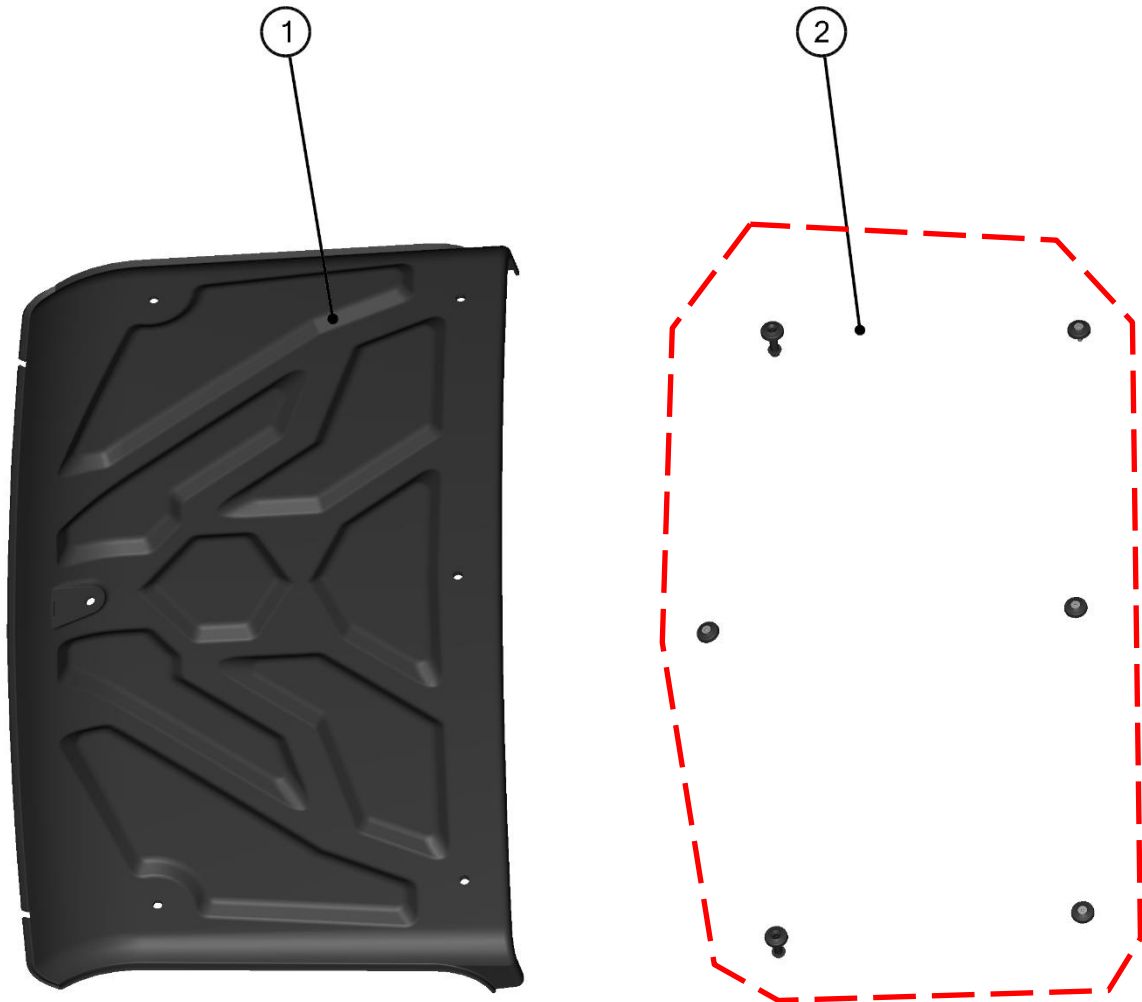

ROOF PANEL ASSEMBLIES

ID	Catalog no.	Description	Qty
1	74S02U01-30M002	ROOF ASSEMBLY	1
2	74S02U01-30PKM001	ROOF HARDWARE KIT	1

Price