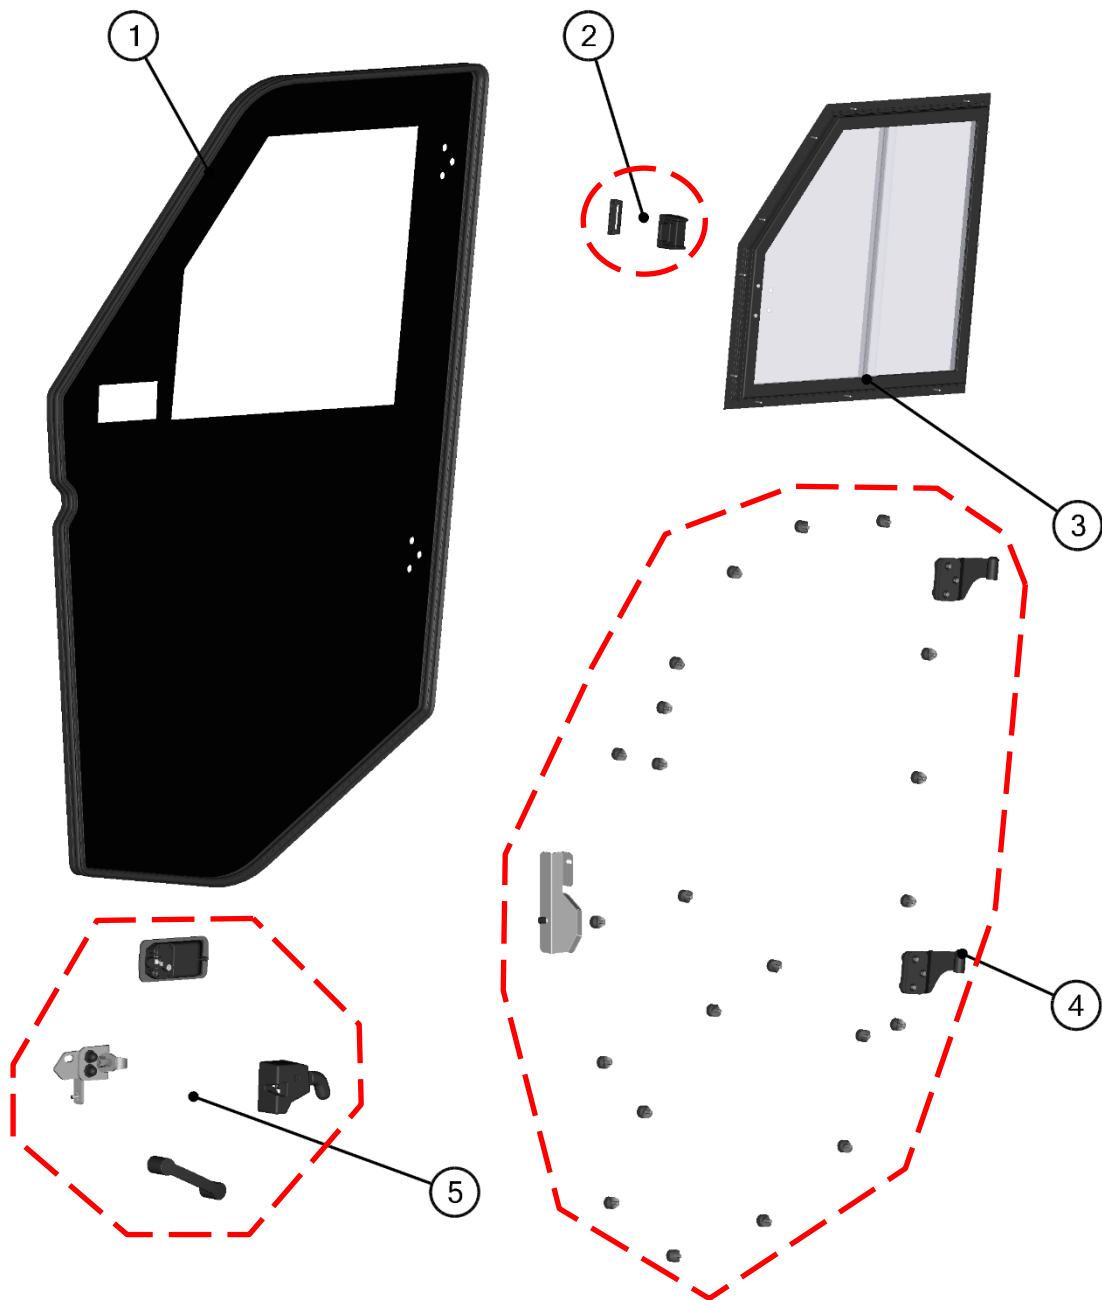

LEFT DOOR BASE

ID	Catalog no.	Description	Qty	Price
1	74S02U01-40PKM004	LEFT DOOR BASE HARDWARE KIT	1	
2	74S02U01-40M010	LEFT DOOR BASE ASSEMBLY	1	

RIGHT DOOR

18

RIGHT DOOR ASSEMBLIES

19

GAS SPRING ASSEMBLY

20

ID	Catalog no.	Description	Qty
1	74S02U01-50M011	GAS SPRING ASSEMBLY	1

Price

RIGHT DOOR ASSEMBLIES

ID	Catalog no.	Description	Qty
1	74S02R01-50M001	RIGHT POLY WITH SEALING	1
2	74S02U01-40PKM001	GLASS LOCK WITH STOP KIT	1
3	74S02U01-50M003	RIGHT DOOR WINDOW ASSEMBLY	1
4	74S02U01-50PKM002	RIGHT DOOR HINGES WITH FIXING KIT	1
5	74S02U01-50PKM003	RIGHT DOOR LOCK WITH STOP KIT	1