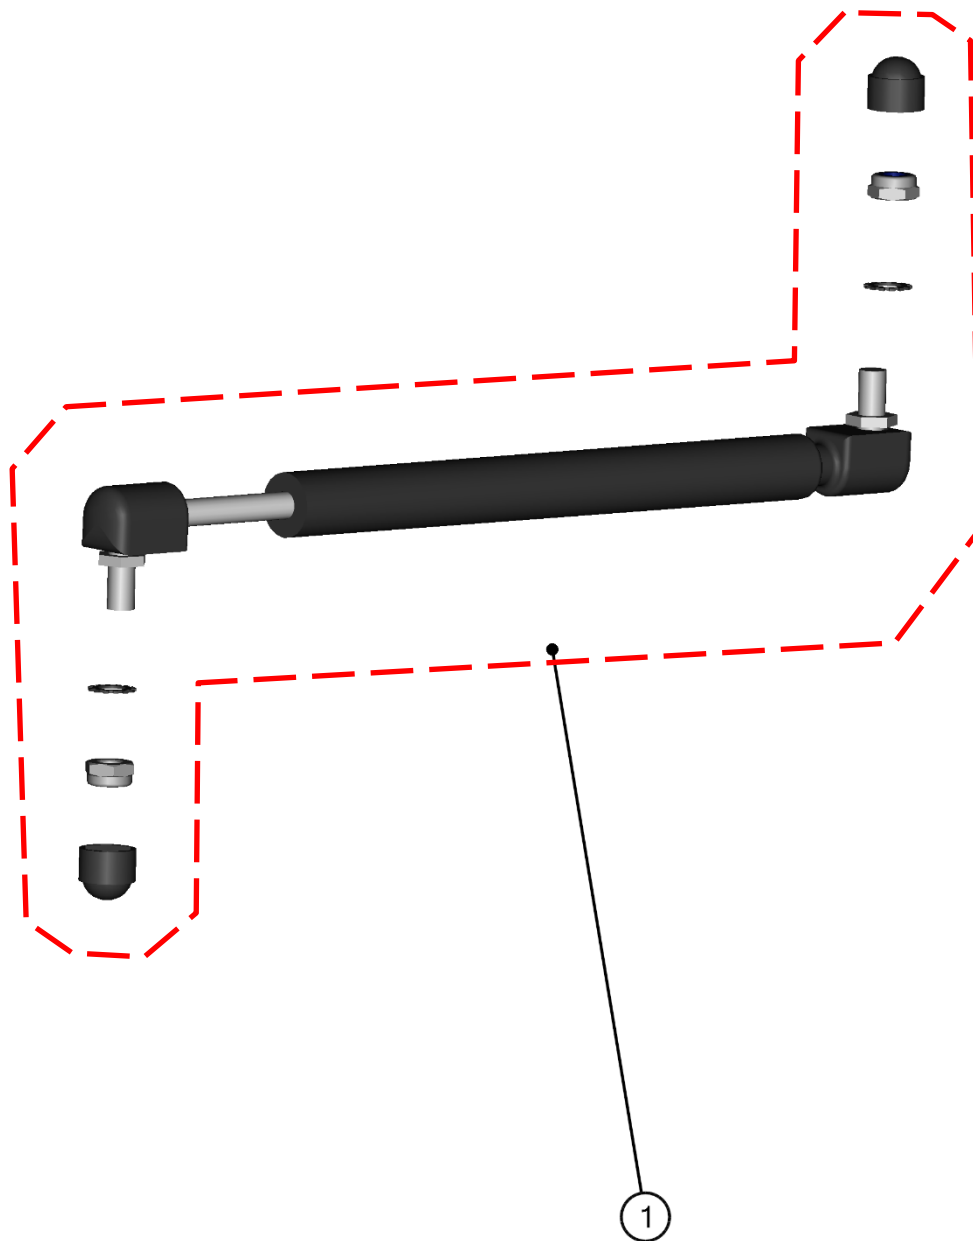

FRONT BOTTOM LEDGE

12

ID	Catalog no.	Description	Qty	Price
1	74S02R01-10PKM002	FRONT BOTTOM HARDWARE KIT	1	
2	74S02R01-10M008	FRONT BOTTOM LEDGE	1	

LEFT DOOR

13

LEFT DOOR ASSEMBLIES

14

GAS SPRING ASSEMBLY