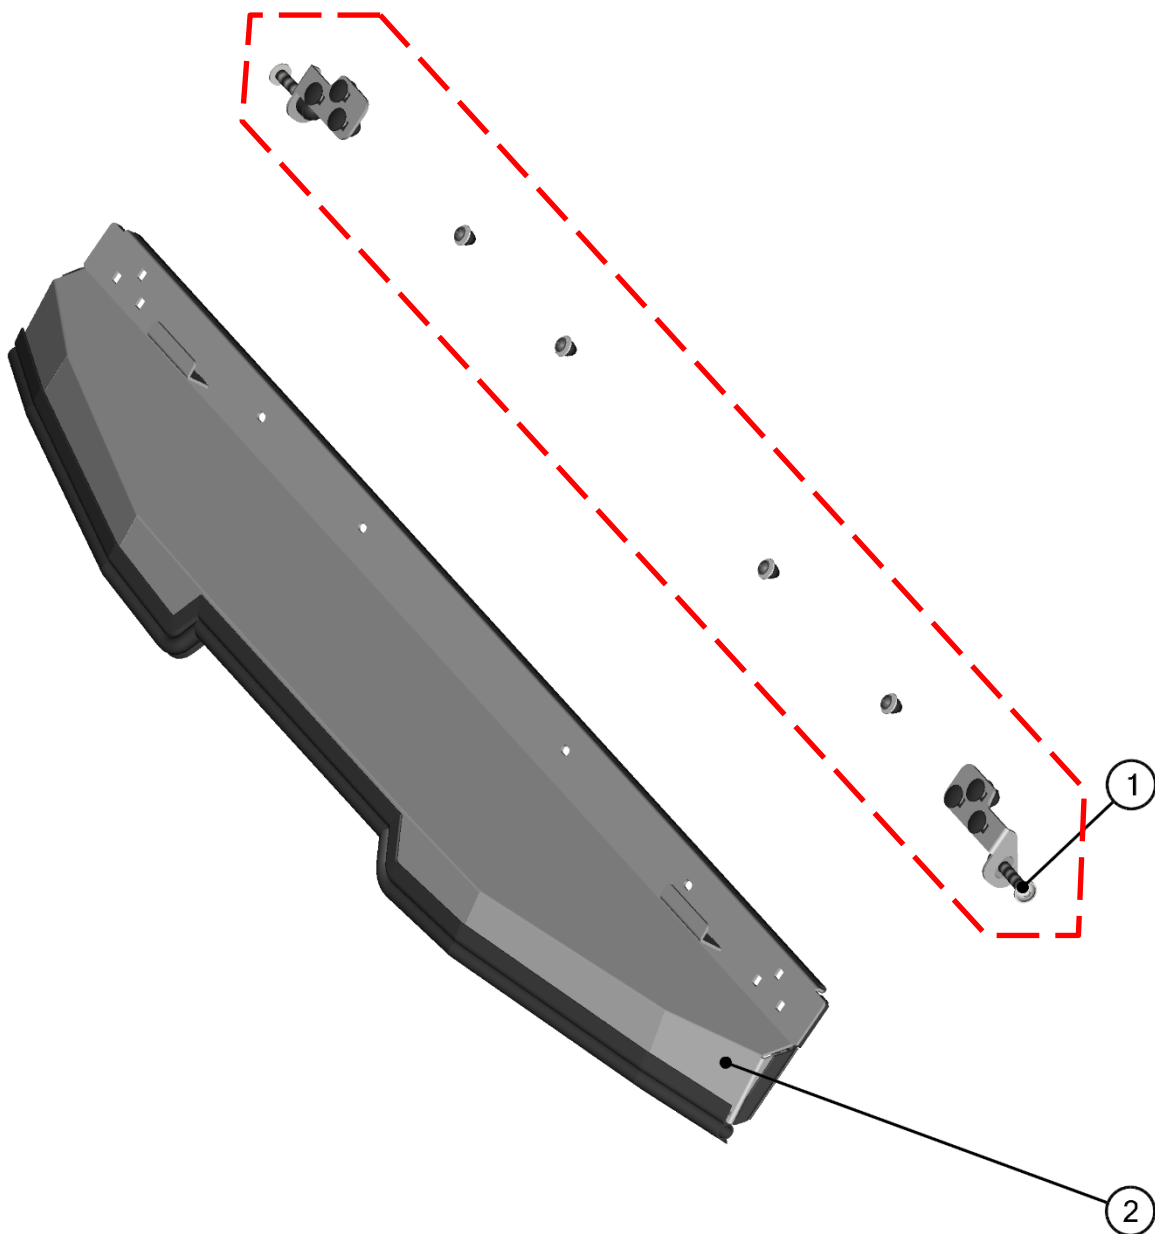

FRONT BOTTOM LEDGE

12

ID	Catalog no.	Description	Qty	Price
1	74S02R01-10PKM002	FRONT BOTTOM HARDWARE KIT	1	
2	74S02R01-10M008	FRONT BOTTOM LEDGE	1