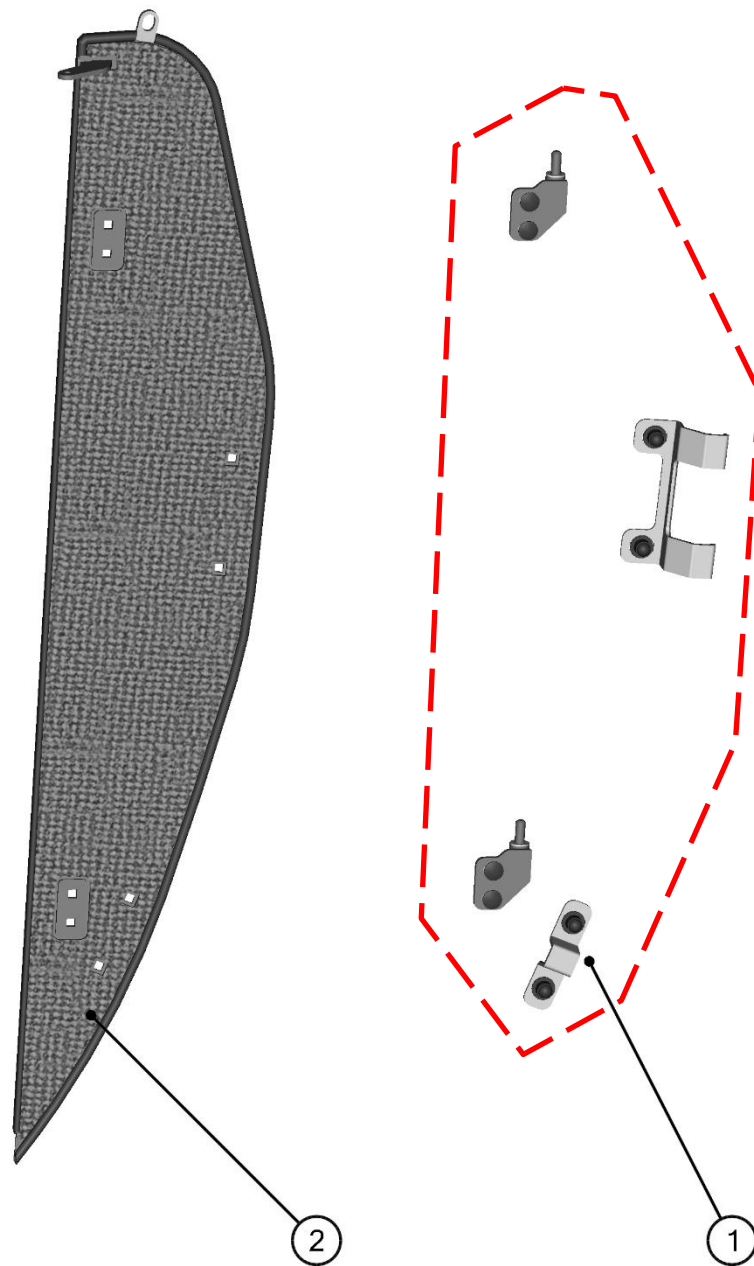

RIGHT DOOR BASE

ID	Catalog no.	Description	Qty	Price
1	74S02U01-50PKM004	RIGHT DOOR BASE HARDWARE KIT	1	
2	74S02U01-50M010	RIGHT DOOR BASE ASSEMBLY	1