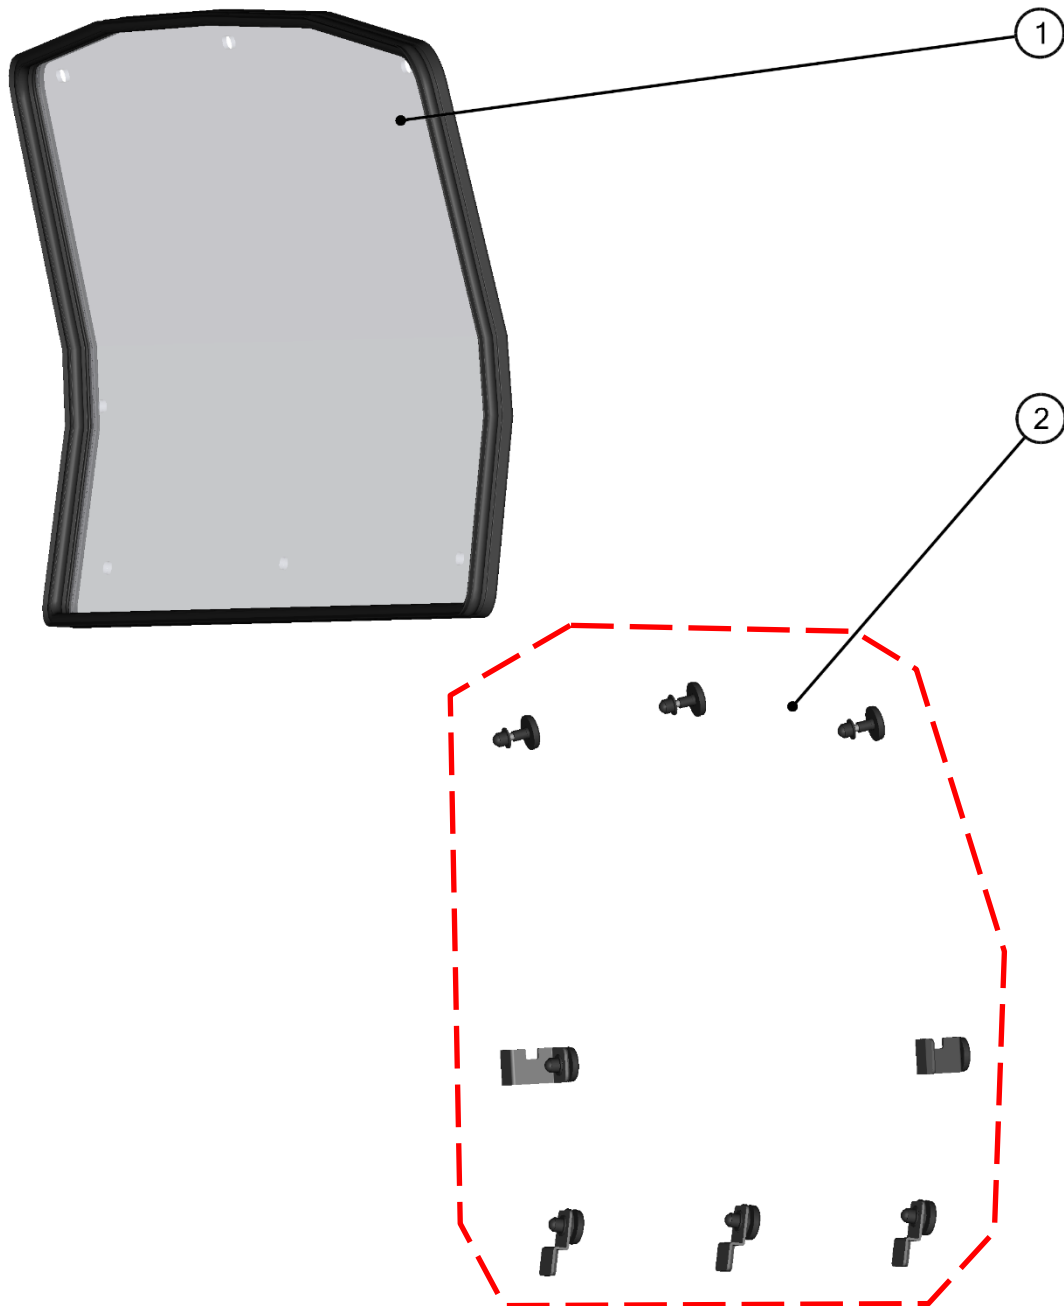

REAR PANEL ASSEMBLIES

ID	Catalog no.	Description	Qty	Price
1	74S02U02-20M001	REAR POLY WITH SEALING	1	
2	74S02U02-20PKM001	REAR HARDWARE KIT	1