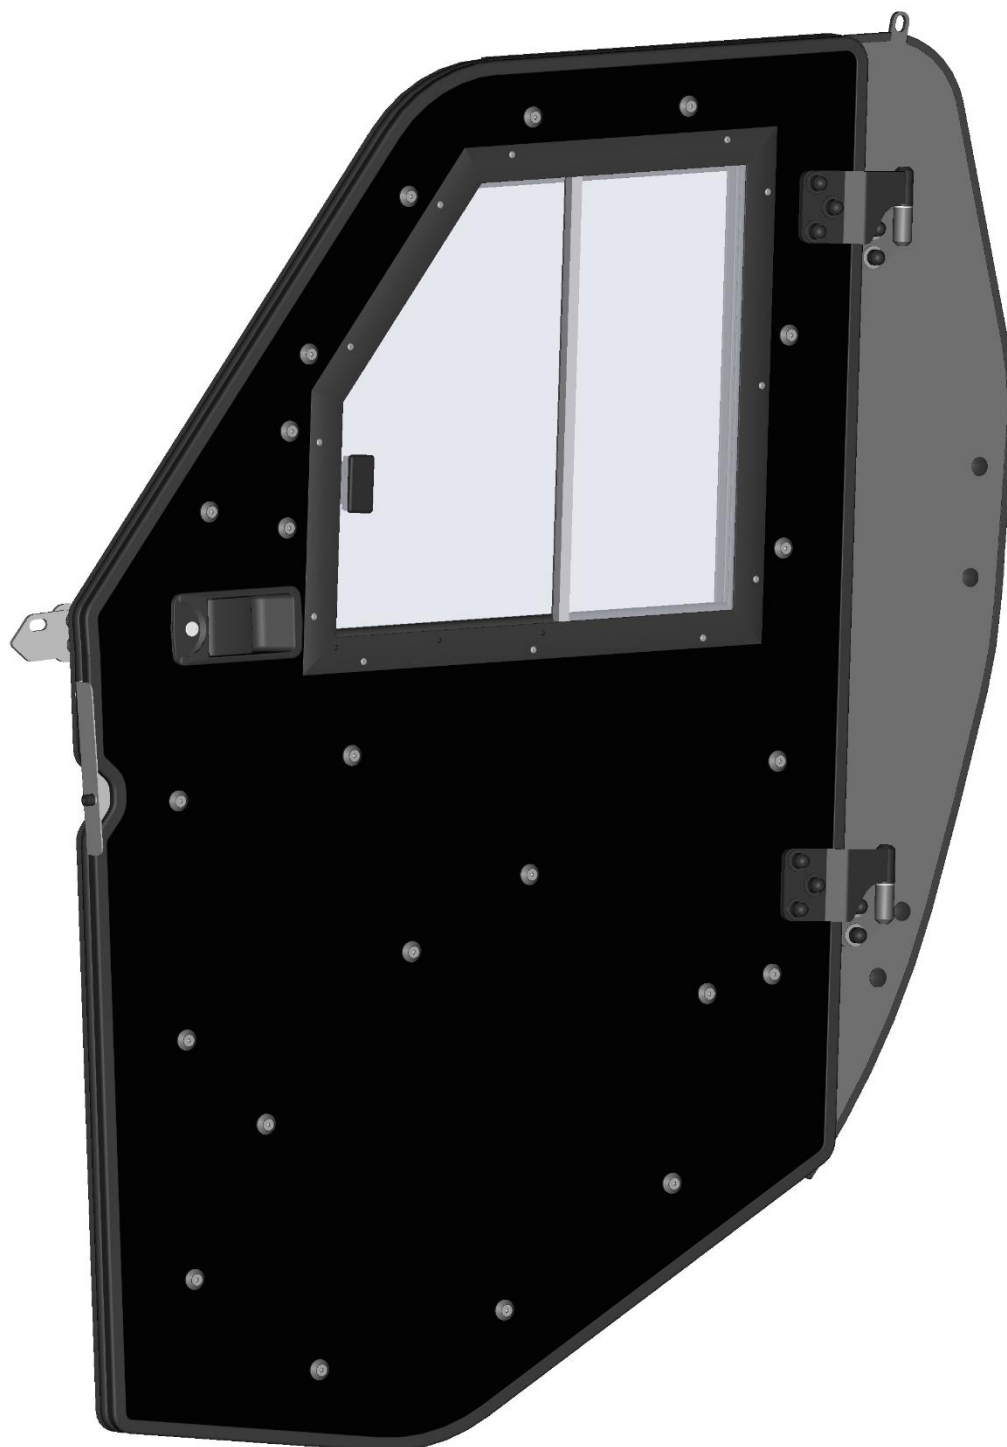

SPARE - PARTS CATALOG

SEGWAY

FUGLEMAN

CAB PREVIEW

2

ALL PANELS

3

ID	Catalog no.	Description	Qty
1	74S02U01S30	ROOF	1
2	74S02U02S20	REAR PANEL	1
3	74S02R01S40	LEFT DOOR	1
4	74S02R01S10	FRONT PANEL	1
5	74S02R01S50	RIGHT DOOR	1
-	-----	ELECTROINSTALLATION	1

Page
5
7
14
9
19
23

Price

ROOF PANEL

4

ROOF PANEL ASSEMBLIES

ID	Catalog no.	Description	Qty
1	74S02U01-30M002	ROOF ASSEMBLY	1
2	74S02U01-30PKM001	ROOF HARDWARE KIT	1

Price

REAR PANEL

ID	Catalog no.	Description	Qty	Price
1	74S02U01-10PKM001	FRONT UPPER FIXING KIT	1	
2	74S02R01-10M009	FRONT UPPER LEDGE	1	

FRONT WINDOW ASSEMBLIES

ID	Catalog no.	Description	Qty	Price
1	74S02U01-01M002	FRONT WIPER MOTOR KIT	1	
2	74S02U01-01PKM001	FRONT WIPER ARM WITH BLADE	1	
3	74S02R01-10M002	FRONT GLASS WITH SEALING	1	
4	74S02R01-10PKM001	FRONT GLASS HOLDER KIT	1	

FRONT BOTTOM LEDGE

12

ID	Catalog no.	Description	Qty	Price
1	74S02R01-10PKM002	FRONT BOTTOM HARDWARE KIT	1	
2	74S02R01-10M008	FRONT BOTTOM LEDGE	1	

LEFT DOOR

13

LEFT DOOR ASSEMBLIES

14

GAS SPRING ASSEMBLY