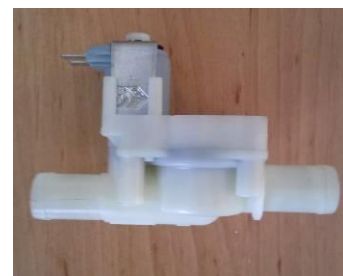

Position: 9

Catalog no.:
002386