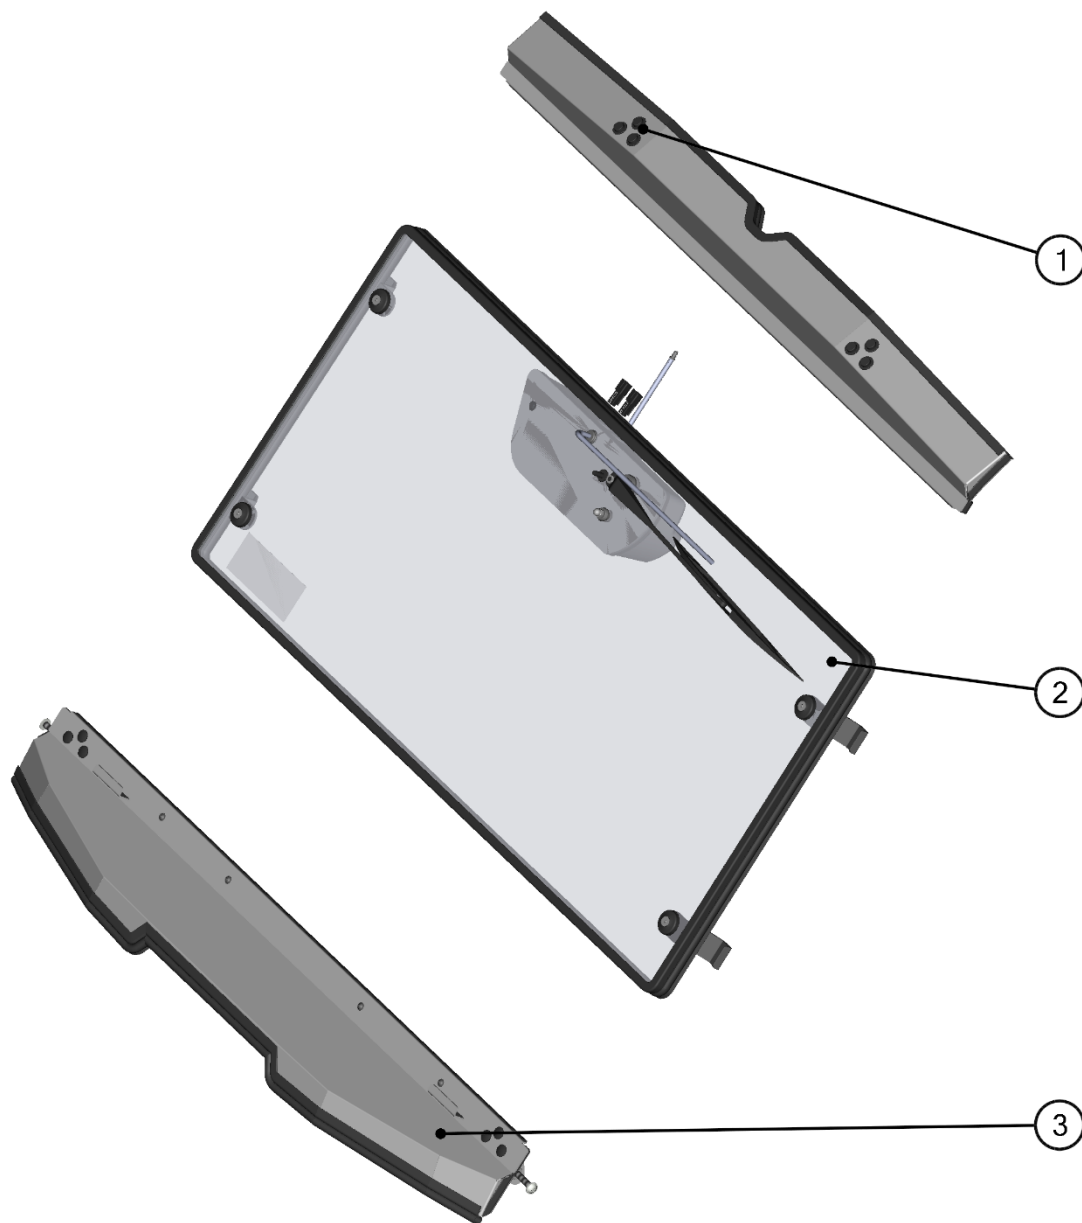

FRONT PANEL ASSEMBLIES

9