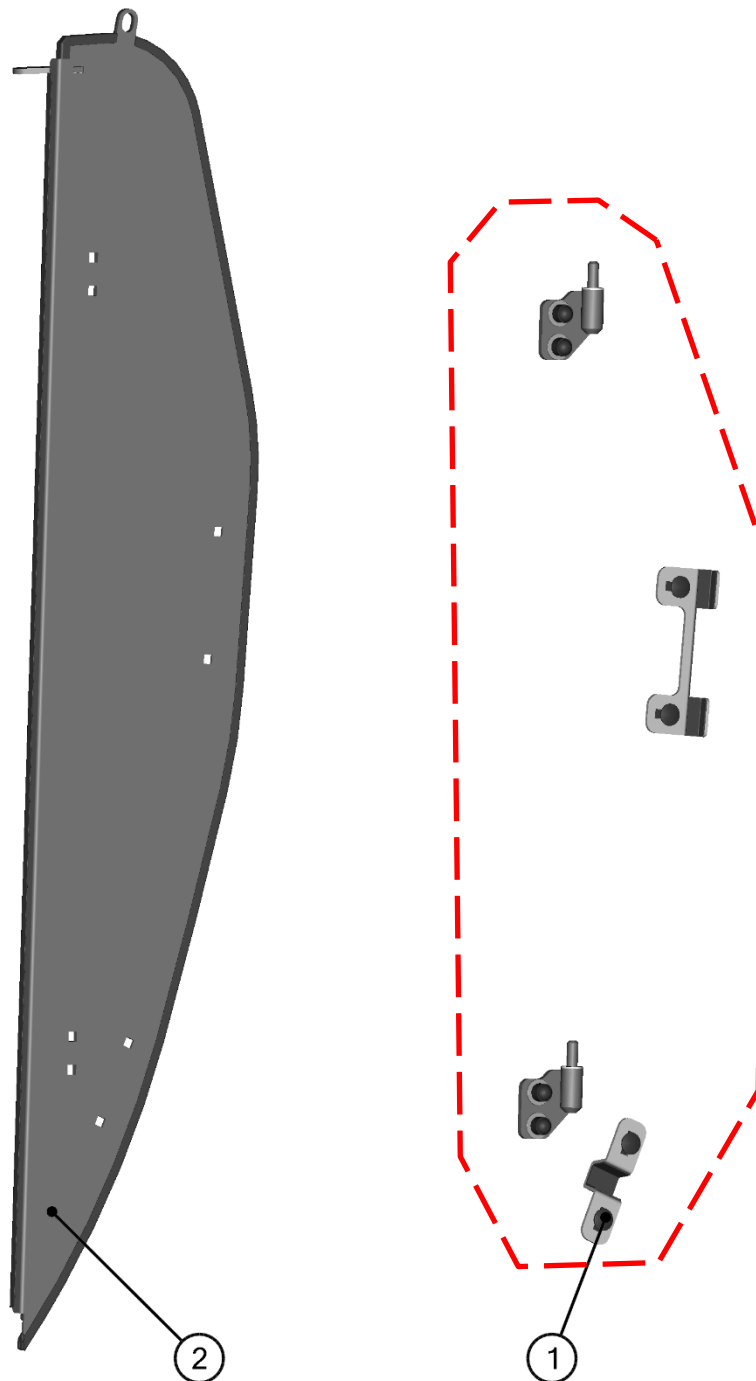

LEFT DOOR BASE

ID	Catalog no.	Description	Qty	Price
1	74S02U01-40PKM004	LEFT DOOR BASE HARDWARE KIT	1	
2	74S02U01-40M010	LEFT DOOR BASE ASSEMBLY	1