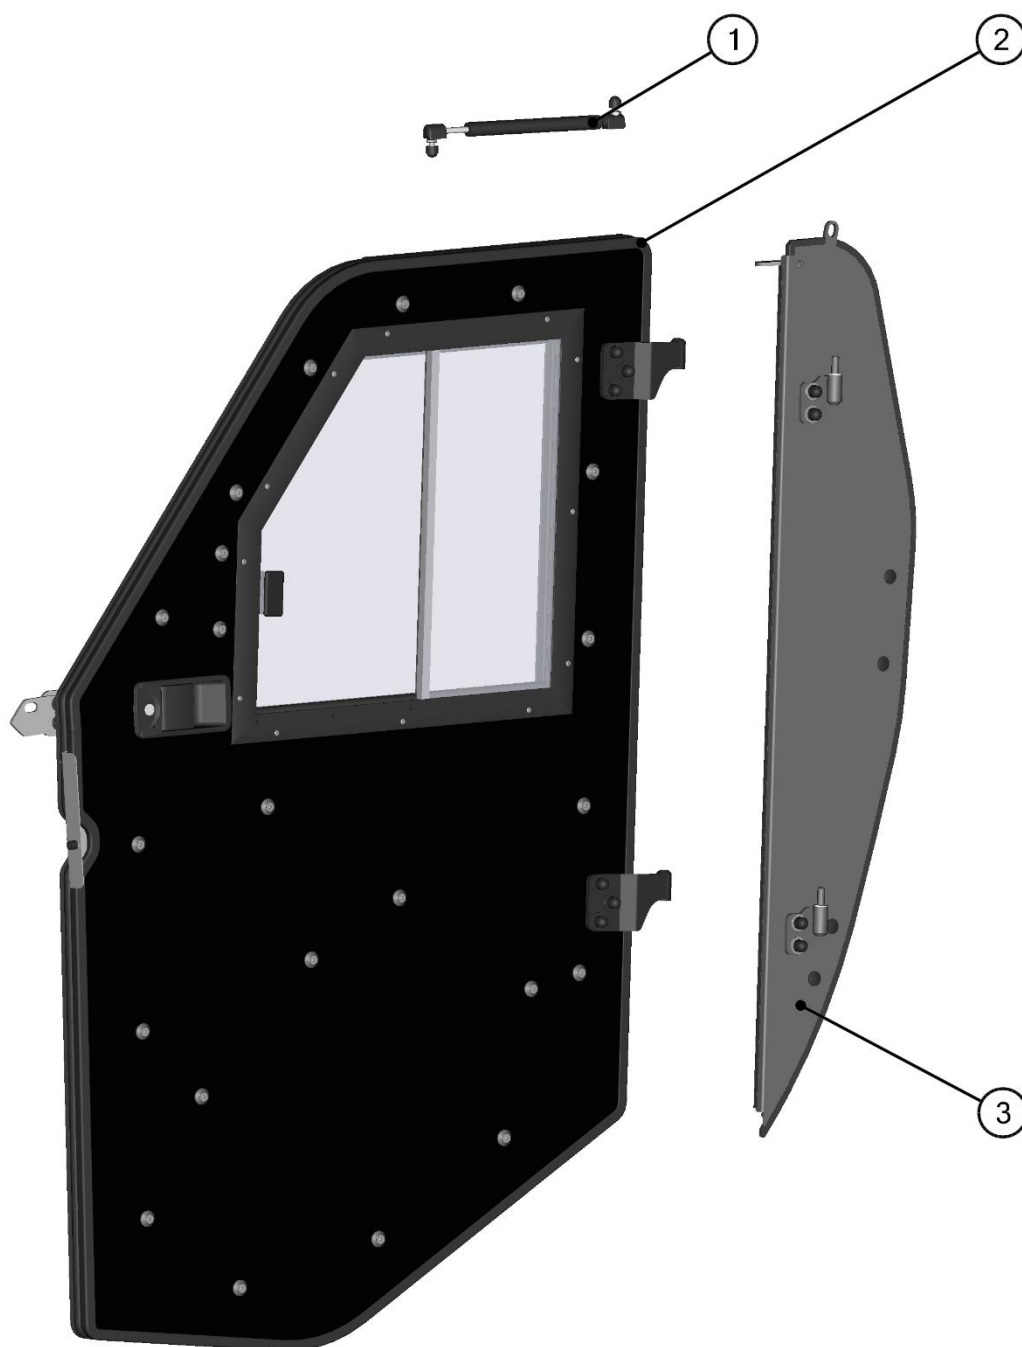

FRONT BOTTOM LEDGE

12

ID	Catalog no.	Description	Qty	Price
1	74S02R01-10PKM002	FRONT BOTTOM HARDWARE KIT	1	
2	74S02R01-10M008	FRONT BOTTOM LEDGE	1	

LEFT DOOR

13

LEFT DOOR ASSEMBLIES

14

GAS SPRING ASSEMBLY