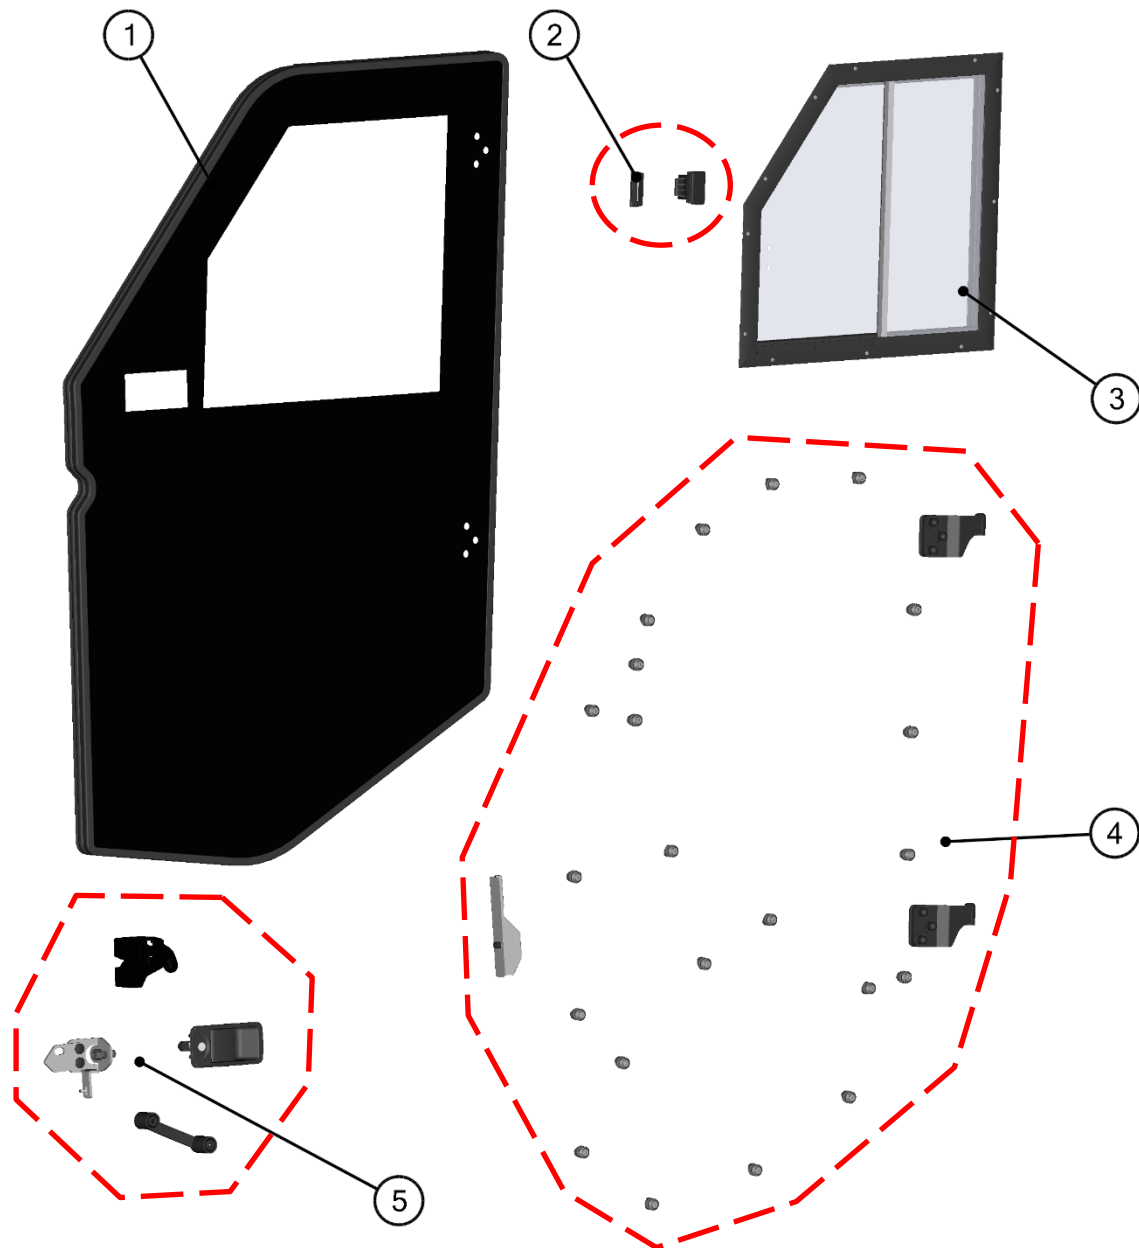

FRONT BOTTOM LEDGE

12

ID	Catalog no.	Description	Qty	Price
1	74S02R01-10PKM002	FRONT BOTTOM HARDWARE KIT	1	
2	74S02R01-10M008	FRONT BOTTOM LEDGE	1	

LEFT DOOR

13

LEFT DOOR ASSEMBLIES

14

GAS SPRING ASSEMBLY

ID	Catalog no.	Description	Qty
1	74S02U01-50M011	GAS SPRING ASSEMBLY	1

Price

LEFT DOOR ASSEMBLY

16

ID	Catalog no.	Description	Qty	Price
1	74S02R01-40M001	LEFT POLY WITH SEALING	1	
2	74S02U01-40PKM001	GLASS LOCK WITH STOP KIT	1	
3	74S02U01-40M003	LEFT DOOR WINDOW ASSEMBLY	1	
4	74S02U01-40PKM002	LEFT DOOR HINGES WITH FIXING KIT	1	
5	74S02U01-40PKM003	LEFT DOOR LOCK WITH STOP KIT	1	