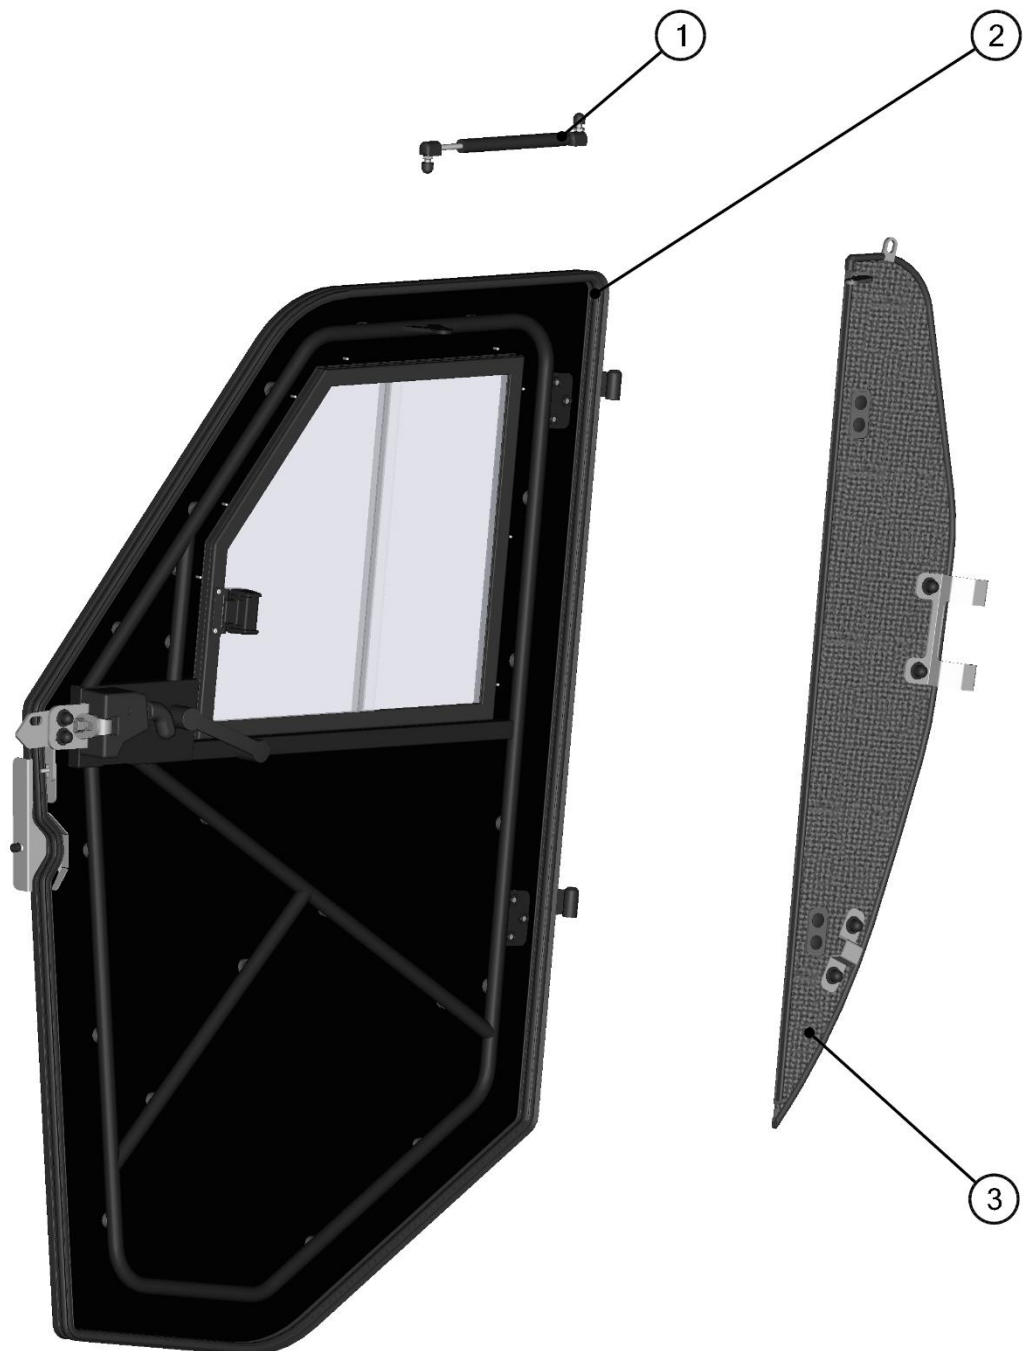

RIGHT DOOR ASSEMBLIES

19