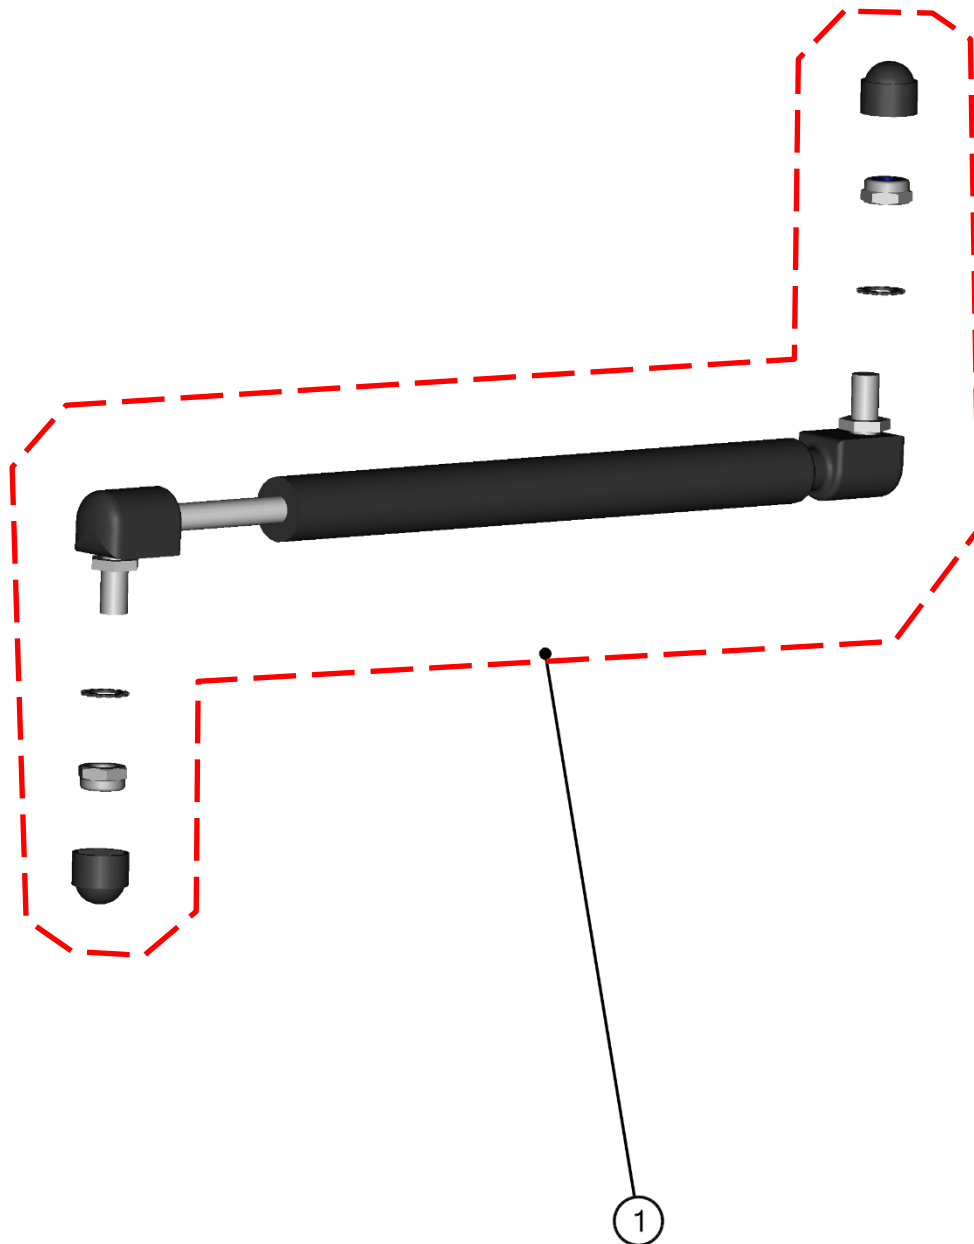

LEFT DOOR BASE

ID	Catalog no.	Description	Qty	Price
1	74S02U01-40PKM004	LEFT DOOR BASE HARDWARE KIT	1	
2	74S02U01-40M010	LEFT DOOR BASE ASSEMBLY	1	

RIGHT DOOR

18

RIGHT DOOR ASSEMBLIES

19

GAS SPRING ASSEMBLY