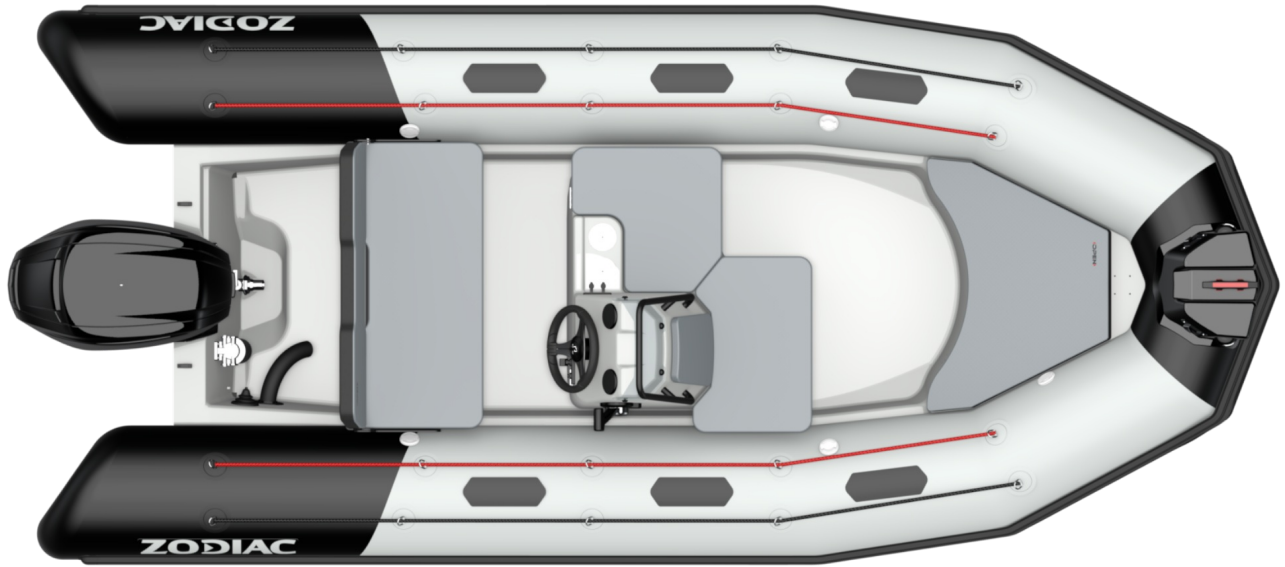

**THE NEW ZODIAC OPEN RANGE IS COMING !**

A nice collection of small boats for having fun, they are compact and practical ! Real toy with a racing look, easy to store, easy to drive, easy to launch, easy to tow, 4 seats minimum, 4 colors and materials of tubes are available. Tubes are available in PVC or Neoprene, and the tank allows long time navigation.

**TECHNICAL FEATURES**

OVERALL LENGTH (m-ft)	4.7m-15'5"	SCHAFT	L
INSIDE LENGTH (m-ft)	2.92m-9'7"	MAXIMUM ALLOWED POWER (HP)	80
OVERALL BEAM (m-ft)	2.05m-6'8"	RECOMMENDED POWER (HP)	50
INSIDE BEAM (m-ft)	1.1m-3'7"	MAX. ALLOWED ENGINE WEIGHT (Kg-Lbs)	170-374.8
TUBE DIAMETER (m-ft)	0,5m	HULL LENGTH (m - ft)	3.83-12'6"
WEIGHT (Kg-Lbs)	305-672	HULL WIDTH (m - ft)	1.38-4'6"
NUMBER OF PASSENGERS (CAT. C)	6	HULL HEIGHT (m - ft)	1.38-4'6"
MAXIMUM PAYLOAD (CAT. C) (Kg-Lbs)	760-1676	DEADRISE	22°
NUMBER OF WATERTIGHT COMPARTMENTS	5	TANK (L - Gal)	Optional 46L-12Gal

### STANDARD EQUIPMENT

**HULL & DECK:** Bow Storage + Cushion , Fairleads, GRP Deep V-Hull, Lockable Mooring Storage , Console with Wheel, 1 Bow Cleat.

**COMFORT:** 2 USB Plugs, 2x Cup-Holders, Bench w/ Tilting Backrest, Bow Cushion, Console Seat, Double Storage under Console , Side Seat, Under Bench Storage .

Windshield, Handrail.

**TUBE:** Removable Tube, 1 GRP Bow Roller, 165mm Rubstrake , Antiskid patches, Double Lashings, Easy Push valves , Fishtails Cones, Zodiac Logo on the Tube .

**OTHER:** Mechanical Steering, Navigation Lights, Repair Kit / Owner's Manual .