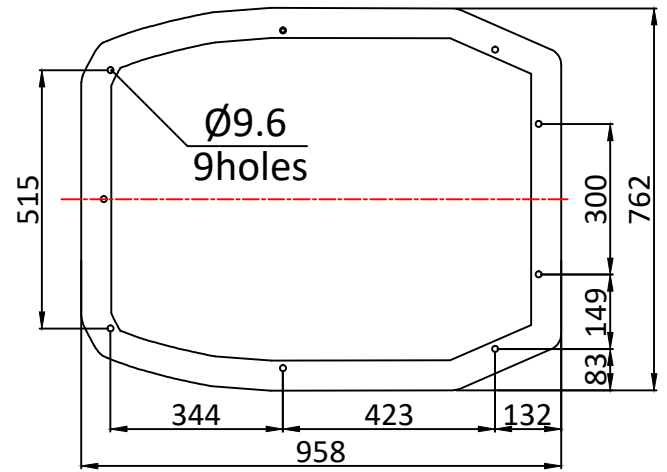

A

View B

Dash

View A

Item	Designation	Part Number	Qty
1	Console	SDS750ST-02	1
2	Cushion	SDS750ST-D-01	1
3	Handrail	SDS750ST-H1-01	1
4	Steering wheel assembly		1
5	Windshield	SDS750ST-02	1
6	Backrest	SDS750ST-R-01	1
7	Handrail	SDS750ST-H1-02	2

	SDS750ST-02		DWN: XQC
			APPROVED: LXL
info@highfieldboats.com	DWG:	SCALE:	DATE: 2020.12.17

(C) Copyright reserved. No unauthorized use allowed.
All intellect - ideas - concepts remain the property of Highfield Boats