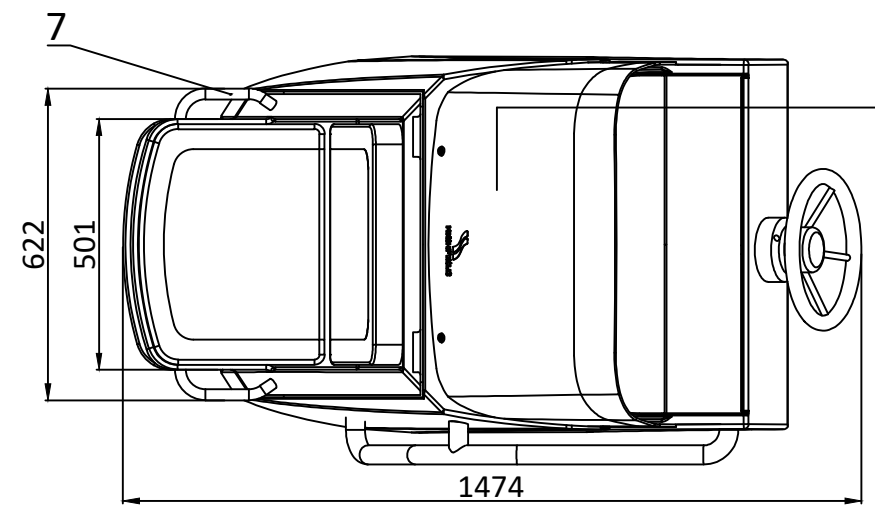

A

View B

Dash

View A

Item	Designation	Part Number	Qty
1	Console	SDS750ST-02	1
2	Cushion	SDS750ST-D-01	1
3	Handrail	SDS750ST-H1-01	1
4	Steering wheel assembly		1
5	Windshield	SDS750ST-02	1
6	Backrest	SDS750ST-R-01	1
7	Handrail	SDS750ST-H1-02	2

	SDS750ST-02		DWN: XQC
			APPROVED: LXL
info@highfieldboats.com	DWG:	SCALE:	DATE: 2020.12.17

(C) Copyright reserved. No unauthorized use allowed.
All intellect - ideas - concepts remain the property of Highfield Boats