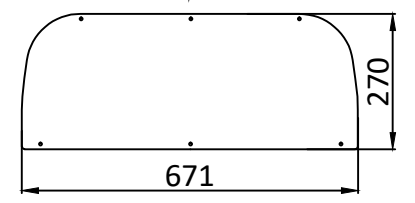

A

View B

Dash

View A

Item	Designation	Part Number	Qty
1	Console	SDS750ST-02	1
2	Cushion	SDS750ST-D-01	1
3	Handrail	SDS750ST-H1-01	1
4	Steering wheel assembly		1
5	Windshield	SDS750ST-02	1
6	Backrest	SDS750ST-R-01	1
7	Handrail	SDS750ST-H1-02	2

	SDS750ST-02		DWN: XQC
			APPROVED: LXL
info@highfieldboats.com	DWG:	SCALE:	DATE: 2020.12.17

(C) Copyright reserved. No unauthorized use allowed.
All intellect - ideas - concepts remain the property of Highfield Boats