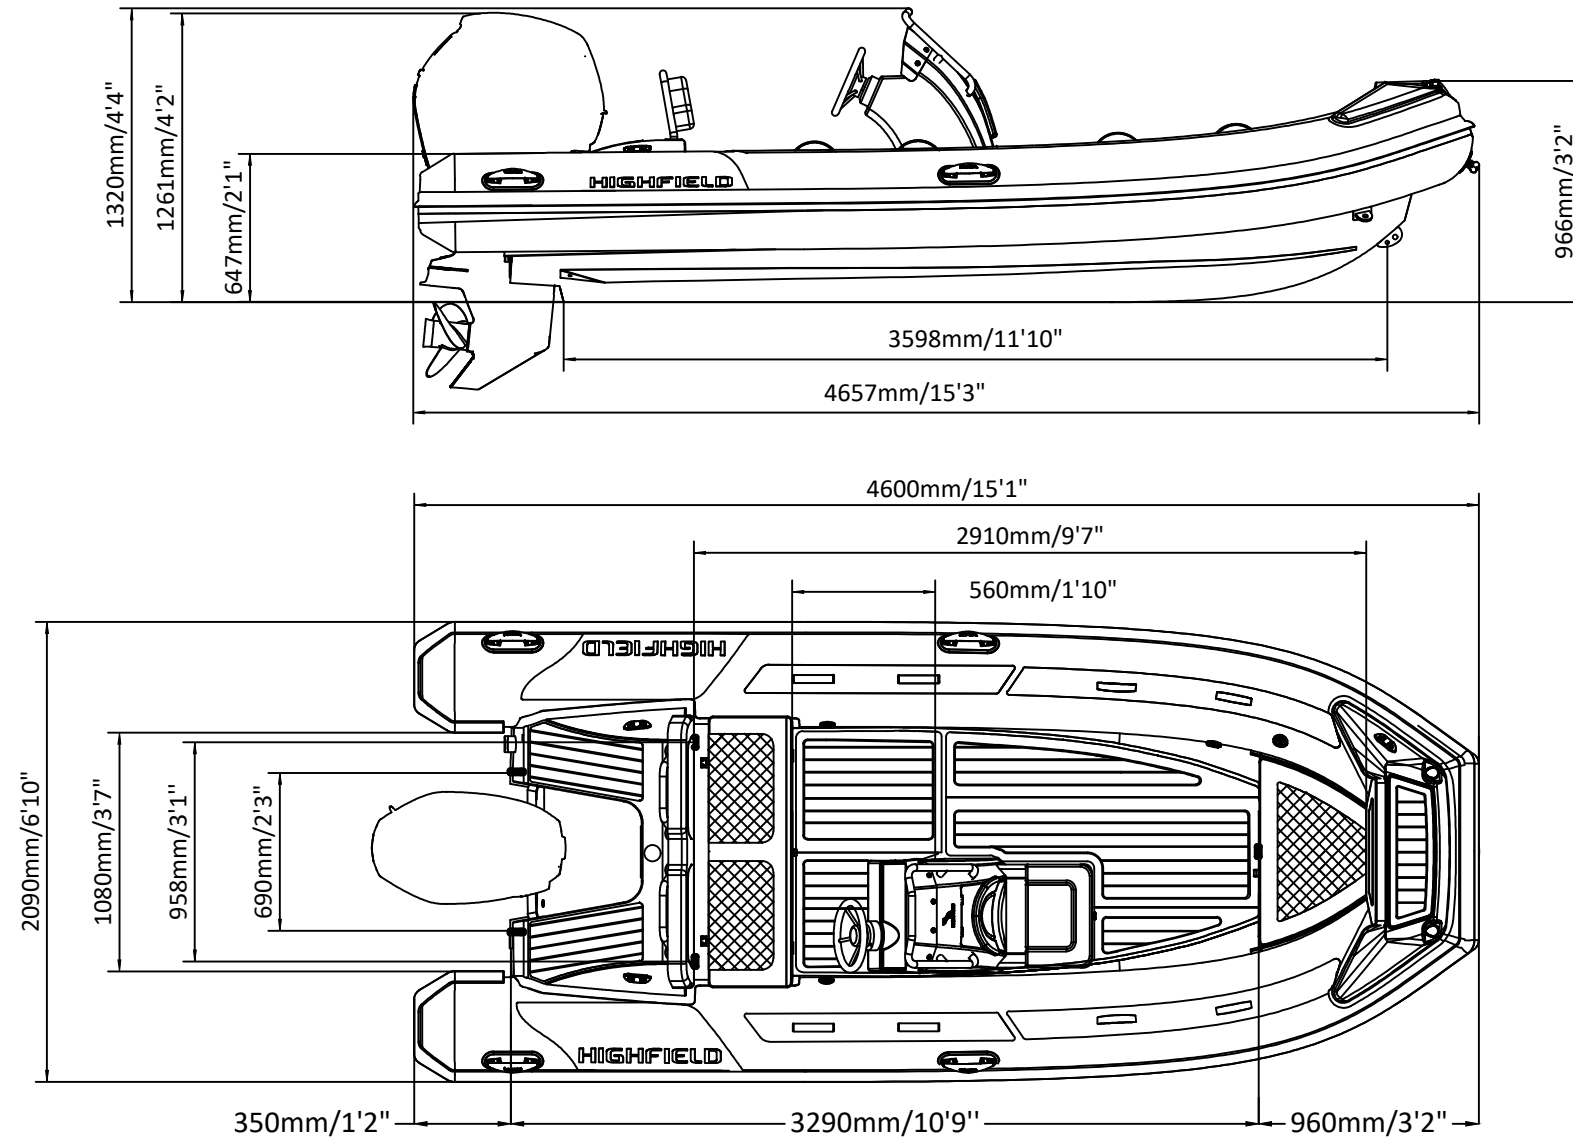

SPORT 460

SPECIFICATIONS

SPECIFICATIONS AND MAXIMUM CAPACITIES (Subject to change without notice. Tolerances: dimensions ±2.5%, weights ±5%)

MODEL	ISO 6185 PART	ISO 6185	Passengers		#	Weight		Shaft	Outboard Engine		Sundeck		Tow post		Rollbar		Fuel Tank Capacity		Wet Weight (Approximate) 70HP (52.22KW) +Fuel		AIR CHAMBERS	Pressure					
			KG	LB		KG	LB		KG	LB	KG	LB	KG	LB	L	GAL	KG	LB	PSI	BAR							
			KG	LB		KW	HP		KG	LB	KG	LB	KG	LB	KG	LB	KG	LB	KG	LB		PSI	BAR				
SPORT 460	3	C	855	1885	9	675	1488	L	52.22	70	160	353	332	732	14.5	32	6.5	14.3	17.5	38.6	55	14.5	550	1213	5	3.63	0.25

Boat weight includes: console

2023V1