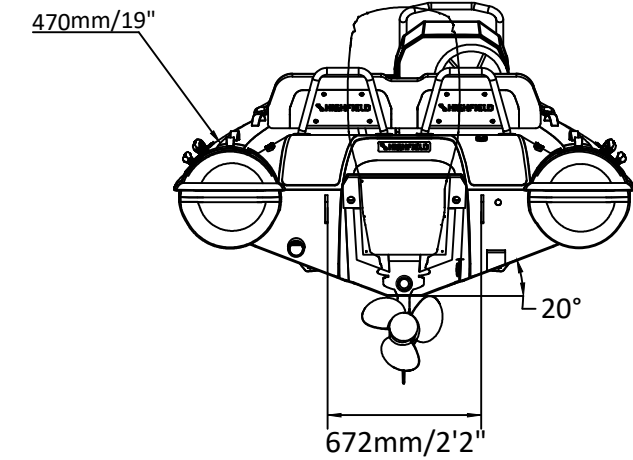

SPORT 460

SPECIFICATIONS

SPECIFICATIONS AND MAXIMUM CAPACITIES (Subject to change without notice. Tolerances: dimensions ±2.5%, weights ±5%)

MODEL	ISO 6185 PART	ISO 6185	Passengers		#	Weight		Shaft	Outboard Engine		Sundeck		Tow post		Rollbar		Fuel Tank Capacity		Wet Weight (Approximate) 70HP (52.22KW) +Fuel		AIR CHAMBERS	Pressure					
			KG	LB		KG	LB		KG	LB	KG	LB	KG	LB	L	GAL	KG	LB	PSI	BAR							
			KG	LB		KW	HP		KG	LB	KG	LB	KG	LB	KG	LB	KG	LB	KG	LB		PSI	BAR				
SPORT 460	3	C	855	1885	9	675	1488	L	52.22	70	160	353	332	732	14.5	32	6.5	14.3	17.5	38.6	55	14.5	550	1213	5	3.63	0.25

Boat weight includes: console

2023V1