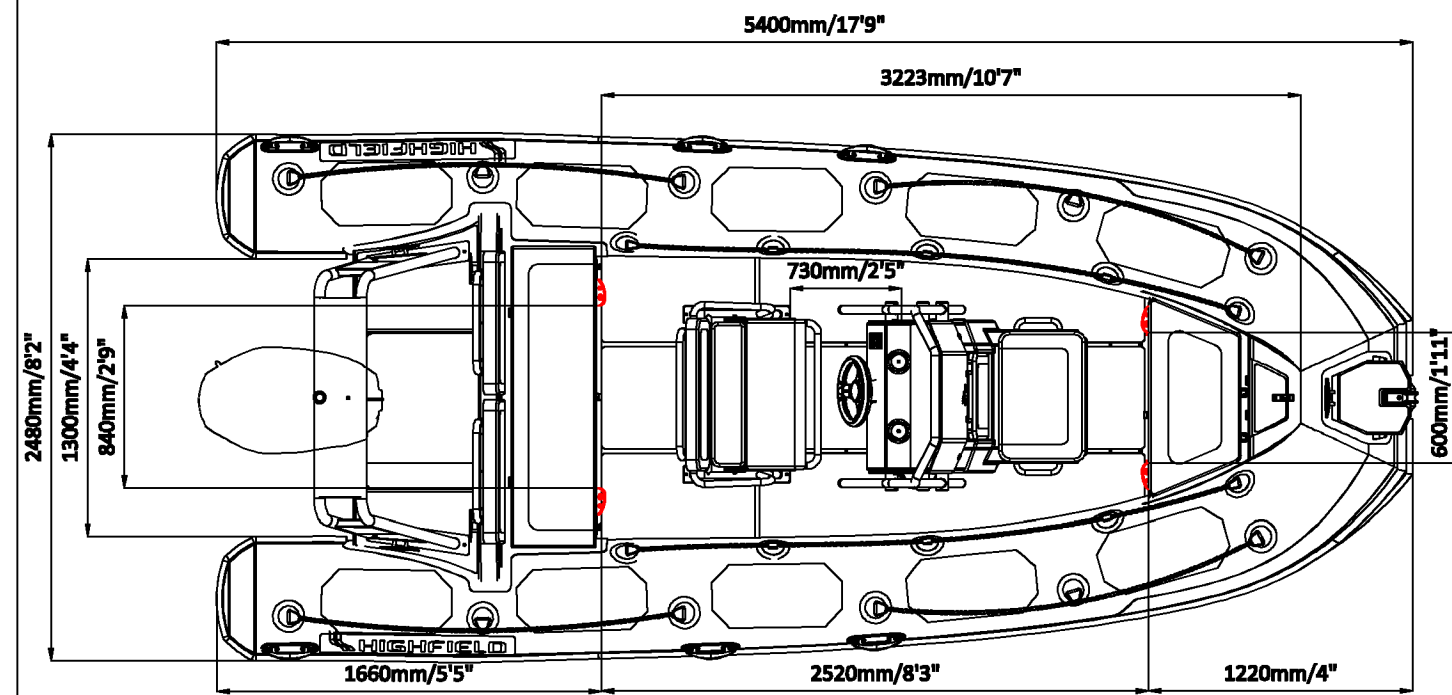

# SPECIFICATIONS

**SPECIFICATIONS AND MAXIMUM CAPACITIES (Subject to change without notice. Tolerances: Dimensions ±2.5% Weight ±5%)**

MODEL	ISO 6185 PART	ISO 6185	Passengers		Crew		Outboard Engine	Sundeck	Rollbar	Tow post	Fuel tank Capacity		Wet Weight (Approximate) 115HP (85.79KW) +Fuel		AIR CHAMBERS	Pressure											
			KG	LB	#	KG					LB	KG	LB	L		GAL	KG	LB	PSI	BAR							
			Max power KW	Max weight HP	KG	LB					KG	LB	KG	LB		KG	LB	KG	LB	KG	LB						
PA540 SB	3	C	960	2112	12	900	1984	XL	85.79	115	192	422	534	1175	/	/	15	32	/	/	105	27.7	803	1767	6	3.63	0.25

Boat weight includes: console, seat

2025V1