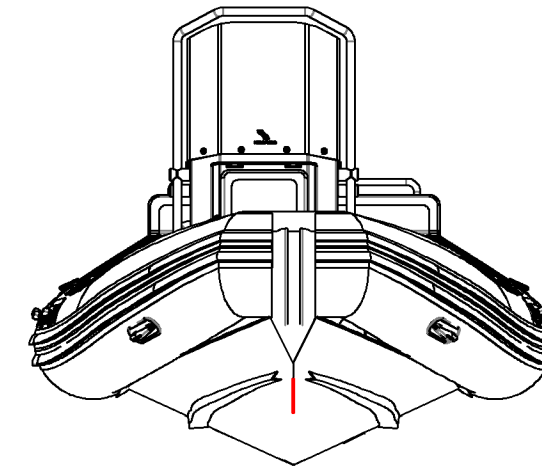

# SPECIFICATIONS

**SPECIFICATIONS AND MAXIMUM CAPACITIES (Subject to change without notice. Tolerances: Dimensions ±2.5% Weight ±5%)**

MODEL	ISO 6185 PART	ISO 6185	Passengers		Crew		Outboard Engine	Sundeck	Rollbar	Tow post	Fuel tank Capacity		Wet Weight (Approximate) 115HP (85.79KW) +Fuel		AIR CHAMBERS	Pressure											
			KG	LB	#	KG					LB	KG	LB	L		GAL	KG	LB	PSI	BAR							
			Max power KW	Max weight HP	KG	LB					KG	LB	KG	LB		KG	LB	KG	LB	KG	LB						
PA540 SB	3	C	960	2112	12	900	1984	XL	85.79	115	192	422	534	1175	/	/	15	32	/	/	105	27.7	803	1767	6	3.63	0.25

Boat weight includes: console, seat

2025V1