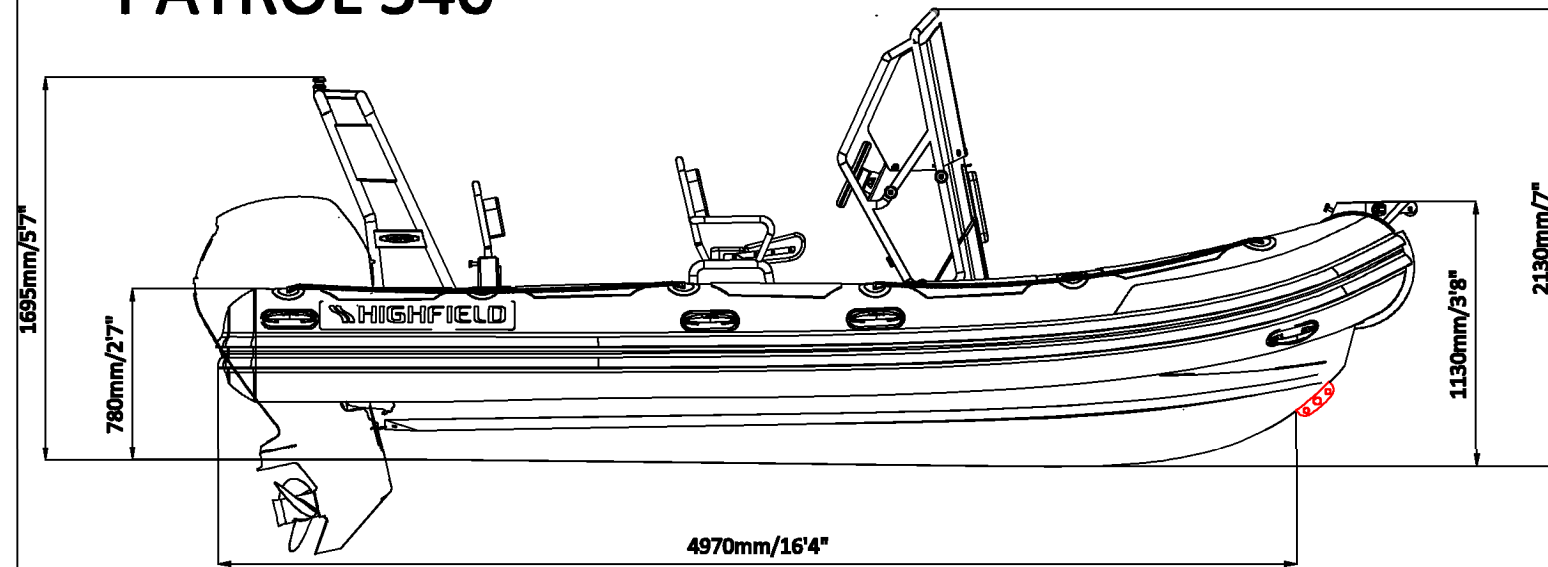

# PATROL 540

# SPECIFICATIONS

**SPECIFICATIONS AND MAXIMUM CAPACITIES (Subject to change without notice. Tolerances: Dimensions ±2.5% Weight ±5%)**

MODEL	ISO 6185 PART	ISO 6185	Passengers		Crew		Outboard Engine	Sundeck	Rollbar	Tow post	Fuel tank Capacity		Wet Weight (Approximate) 115HP (85.79KW) +Fuel		AIR CHAMBERS	Pressure											
			KG	LB	#	KG					LB	KG	LB	L		GAL	KG	LB	PSI	BAR							
			Max power KW	Max weight HP	KG	LB					KG	LB	KG	LB		KG	LB	KG	LB	KG	LB						
PA540 SB	3	C	960	2112	12	900	1984	XL	85.79	115	192	422	534	1175	/	/	15	32	/	/	105	27.7	803	1767	6	3.63	0.25

Boat weight includes: console, seat

2025V1