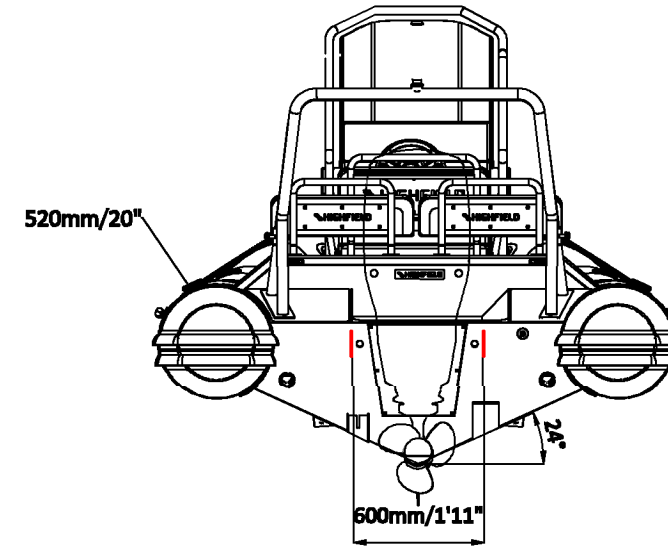

# SPECIFICATIONS

**SPECIFICATIONS AND MAXIMUM CAPACITIES (Subject to change without notice. Tolerances: Dimensions ±2.5% Weight ±5%)**

MODEL	ISO 6185 PART	ISO 6185	Passengers		Crew		Outboard Engine	Sundeck	Rollbar	Tow post	Fuel tank Capacity		Wet Weight (Approximate) 115HP (85.79KW) +Fuel		AIR CHAMBERS	Pressure											
			KG	LB	#	KG					LB	KG	LB	L		GAL	KG	LB	PSI	BAR							
			Max power KW	Max weight HP	KG	LB					KG	LB	KG	LB		KG	LB	KG	LB	KG	LB						
PA540 SB	3	C	960	2112	12	900	1984	XL	85.79	115	192	422	534	1175	/	/	15	32	/	/	105	27.7	803	1767	6	3.63	0.25

Boat weight includes: console, seat

2025V1