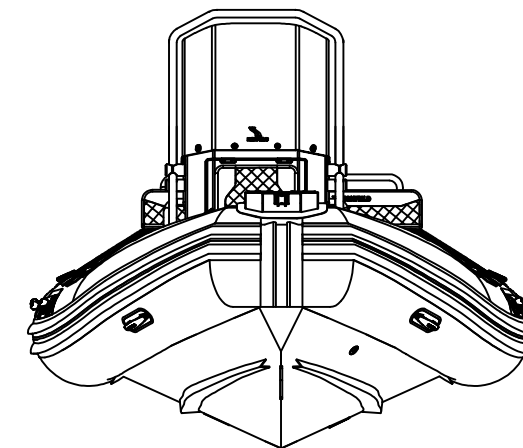

PATROL 540CS

SPECIFICATIONS

SPECIFICATIONS AND MAXIMUM CAPACITIES (Subject to change without notice. Tolerances: Dimensions ±2.5% Weight ±5%) Note: red means lifting eyes.

MODEL	ISO 6185 PART	ISO 6185	Person + Bag		#	Person		Shaft	Outboard Engine				Sundeck		Rollbar		Tow post		Fuel tank Capacity		Wet Weight (Approximate) 115HP (85.8KW) +Fuel		AIR CHAMBERS	Pressure			
			KG	LB		KG	LB		Max power	Max weight	KG	LB	KG	LB	KG	LB	L	GAL	KG	LB	PSI	BAR					
									KW	HP	KG	LB															
PA540CS	3	C	960	2116	12	900	1984	XL	85.8	115	252	555	517	1140	/	/	15	33	/	/	105	28	845	1863	6	3.63	0.25

Boat weight includes: console, seat

2025V1