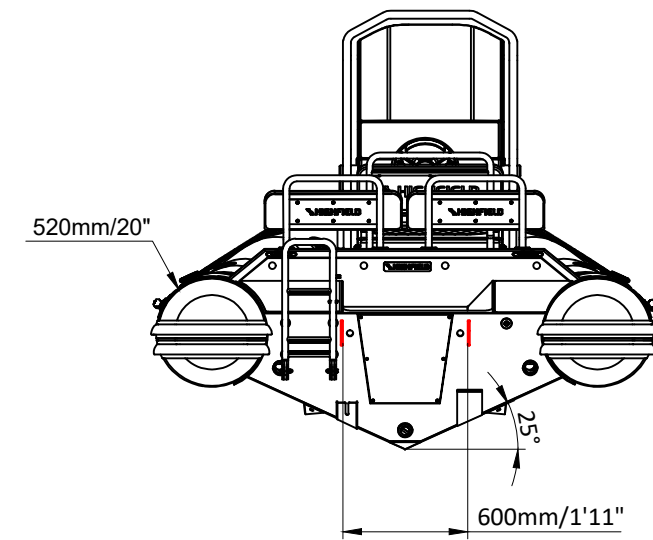

PATROL 540CS

SPECIFICATIONS

SPECIFICATIONS AND MAXIMUM CAPACITIES (Subject to change without notice. Tolerances: Dimensions ±2.5% Weight ±5%) Note: red means lifting eyes.

MODEL	ISO 6185 PART	ISO 6185	Person + Bag		#	Person		Shaft	Outboard Engine				Sundeck		Rollbar		Tow post		Fuel tank Capacity		Wet Weight (Approximate) 115HP (85.8KW) +Fuel		AIR CHAMBERS	Pressure			
			KG	LB		KG	LB		Max power	Max weight	KG	LB	KG	LB	KG	LB	L	GAL	KG	LB	PSI	BAR					
									KW	HP	KG	LB															
PA540CS	3	C	960	2116	12	900	1984	XL	85.8	115	252	555	517	1140	/	/	15	33	/	/	105	28	845	1863	6	3.63	0.25

Boat weight includes: console, seat

2025V1