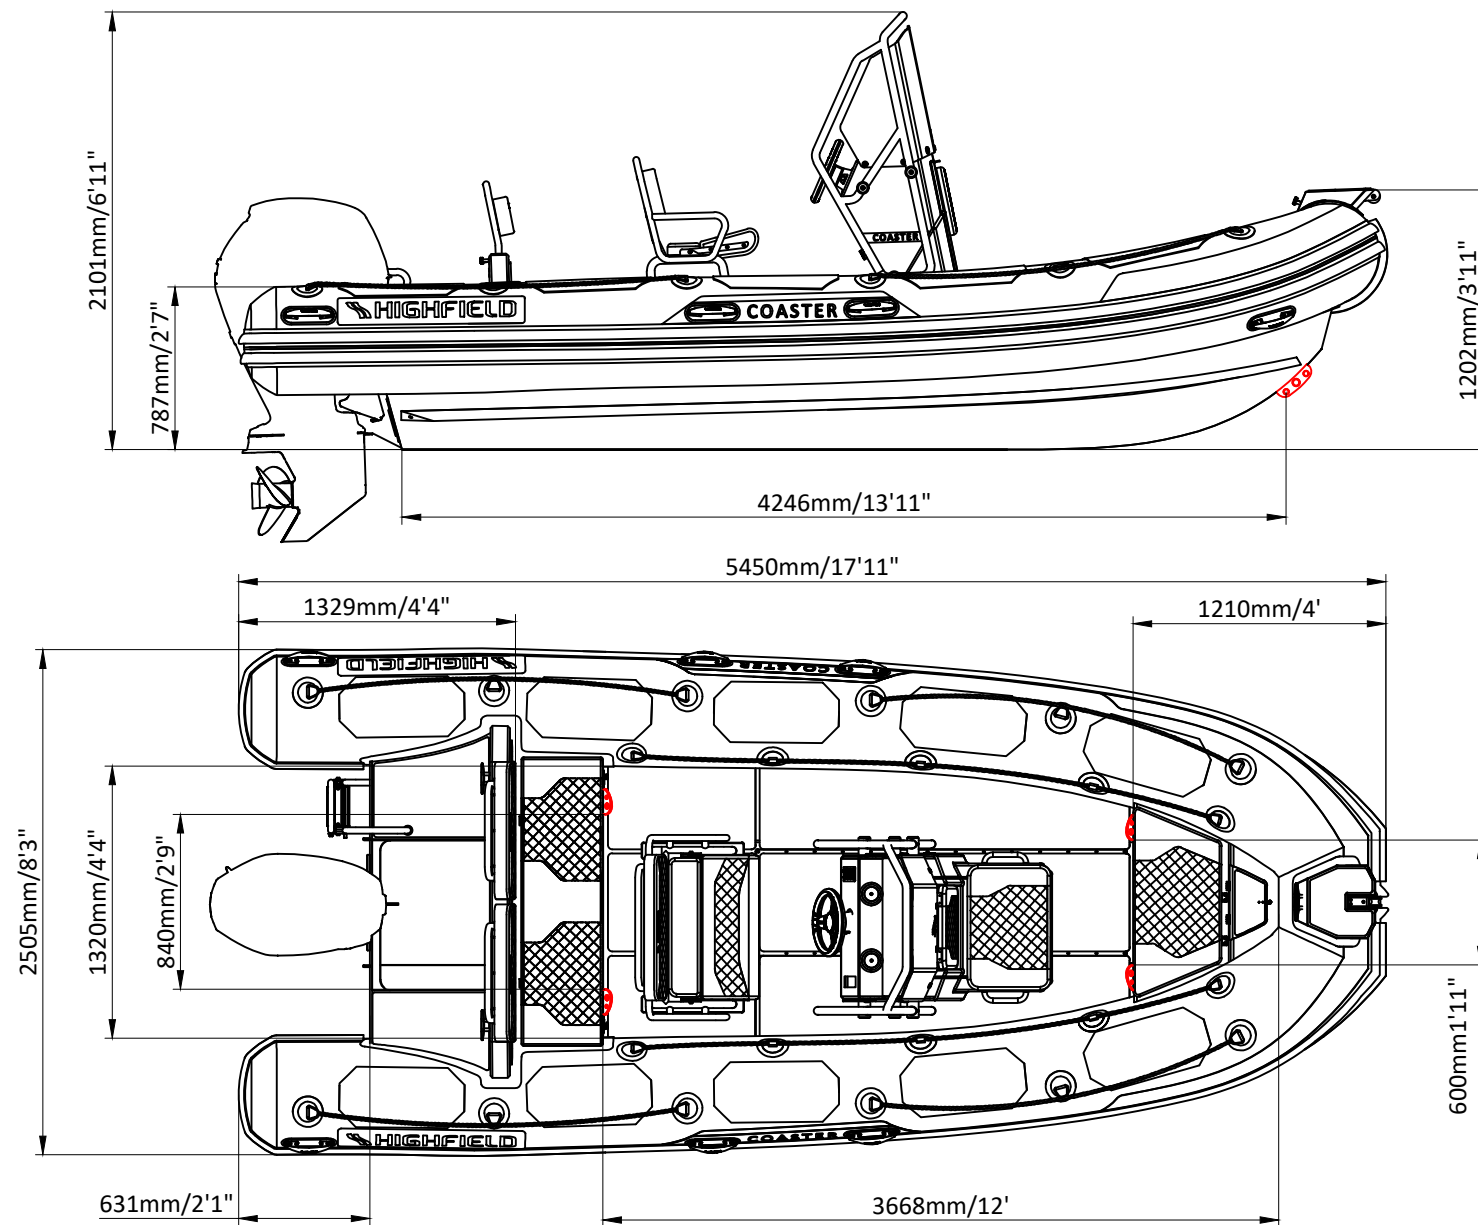

PATROL 540CS

SPECIFICATIONS

SPECIFICATIONS AND MAXIMUM CAPACITIES (Subject to change without notice. Tolerances: Dimensions ±2.5% Weight ±5%) Note: red means lifting eyes.

MODEL	ISO 6185 PART	ISO 6185	Person + Bag		#	Person		Shaft	Outboard Engine				Sundeck		Rollbar		Tow post		Fuel tank Capacity		Wet Weight (Approximate) 115HP (85.8KW) +Fuel		AIR CHAMBERS	Pressure			
			KG	LB		KG	LB		Max power	Max weight	KG	LB	KG	LB	KG	LB	L	GAL	KG	LB	PSI	BAR					
									KW	HP	KG	LB															
PA540CS	3	C	960	2116	12	900	1984	XL	85.8	115	252	555	517	1140	/	/	15	33	/	/	105	28	845	1863	6	3.63	0.25

Boat weight includes: console, seat

2025V1