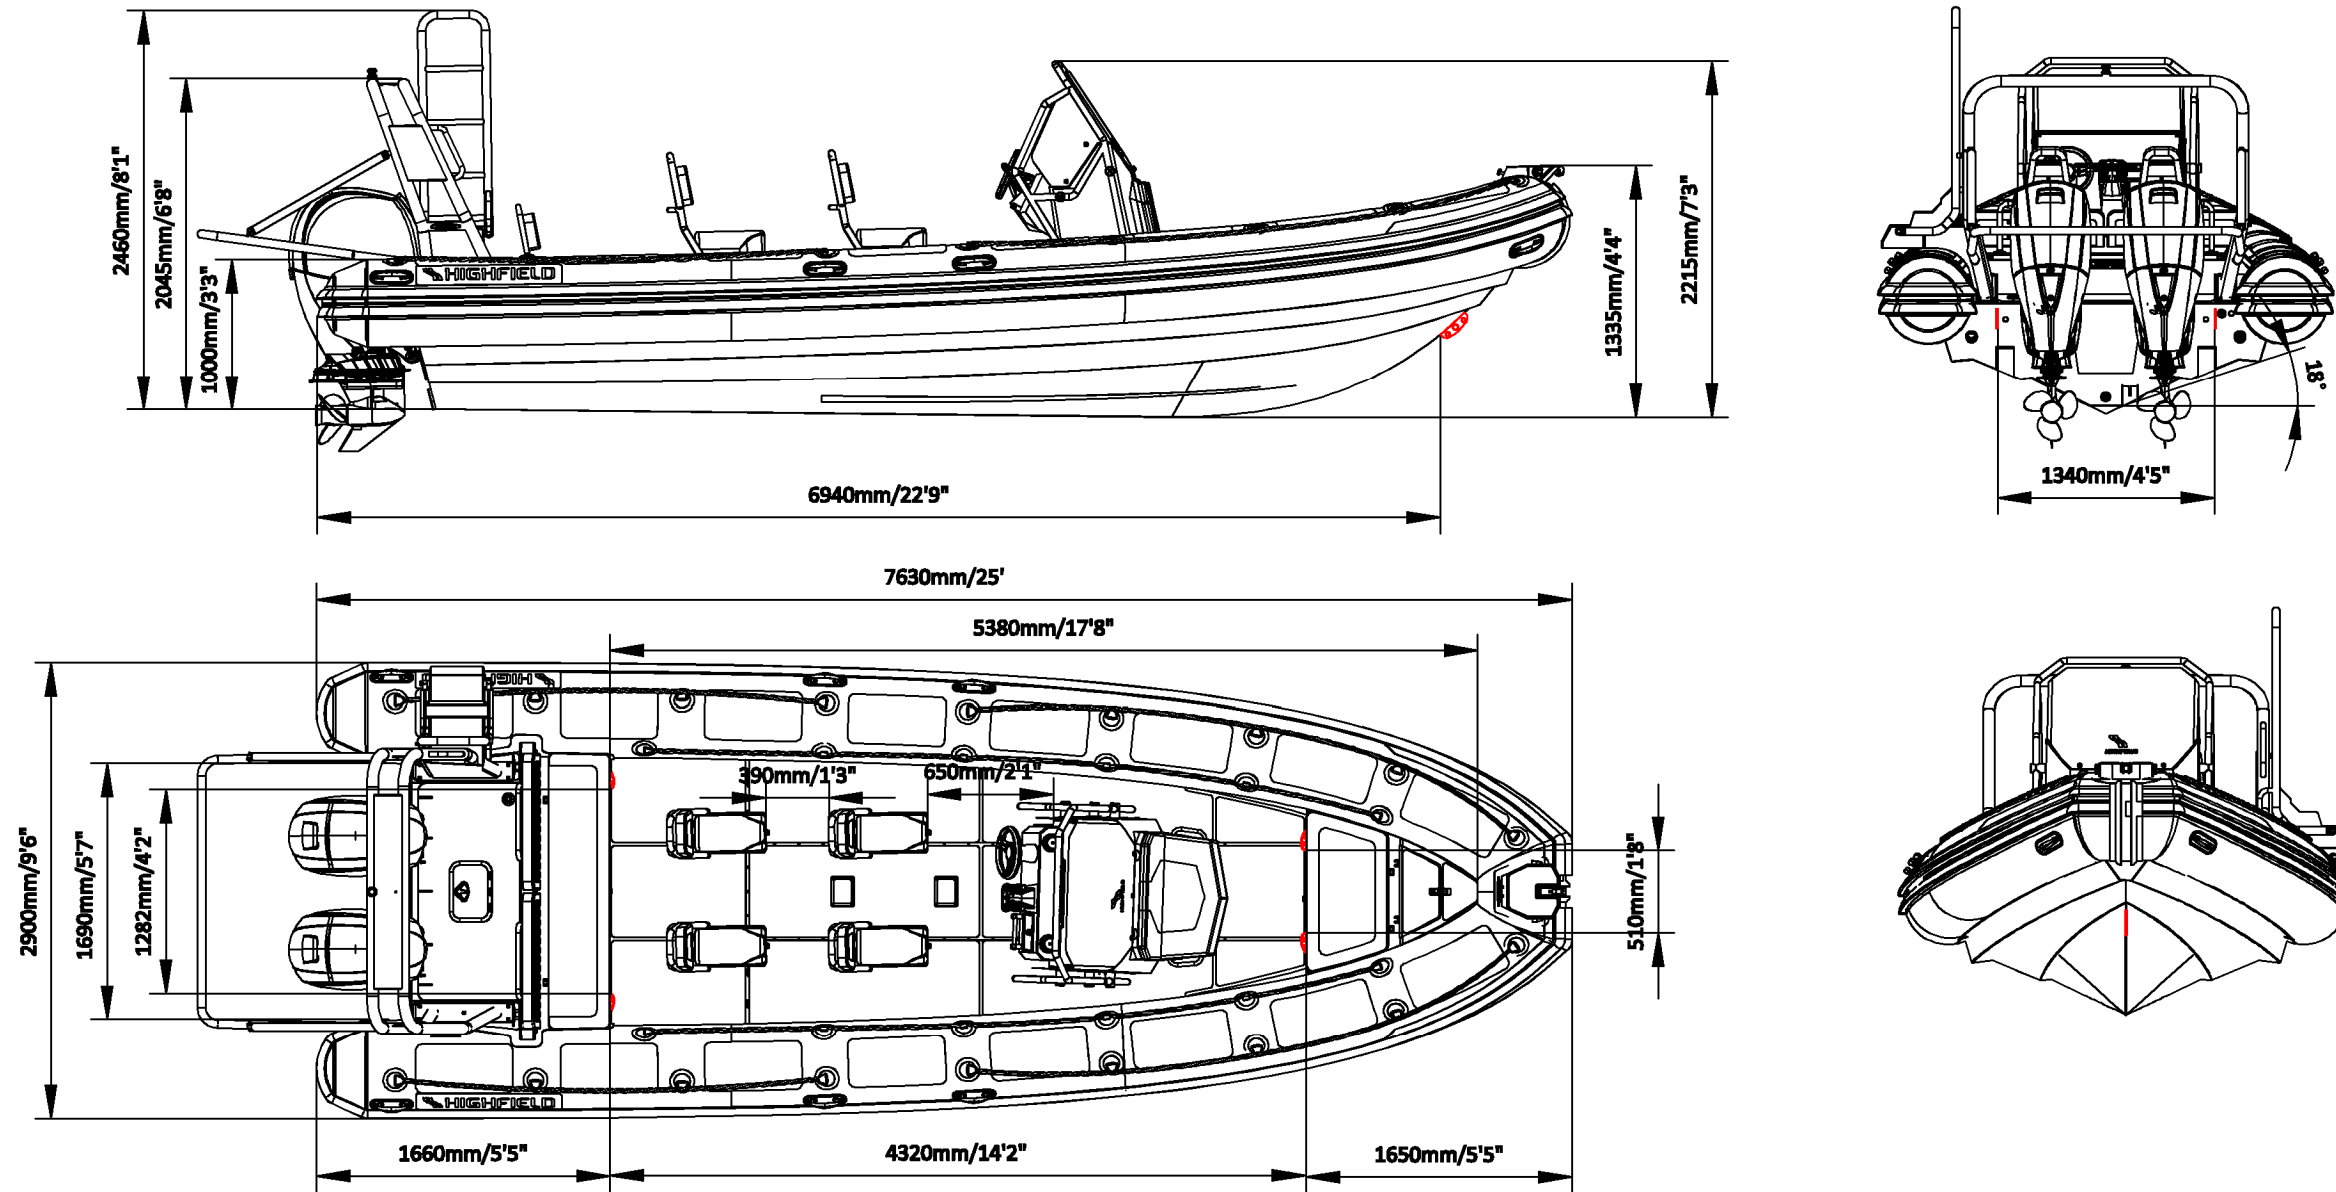

PATROL 760

SPECIFICATIONS

SPECIFICATIONS AND MAXIMUM CAPACITIES (Subject to change without notice. Tolerances: dimensions ±2.5%, weights ±5%)

MODEL	ISO 6185 PART	ISO 6185	Passenger		#	Crew		Shaft	Outboard Engine				Shower kit		Rollbar		Tow post		Fuel tank Capacity		Wet Weight (Approximate) 150HP (112KW) +Fuel		AIR CHAMBERS	Pressure			
			KG	LB		KG	LB		KG	LB	KG	LB	KG	LB	KG	LB	L	GAL	KG	LB	PSI	BAR					
			Max power KW	Max power HP		Max weight KG	Max weight LB		KG	LB	KG	LB	KG	LB	KG	LB	L	GAL	KG	LB	PSI	BAR					
PA760 SB	3	C	1280	2816	16	1200	2640	L	2*112	2*150	240	528	1077	2369	/	/	52	114	/	/	285	75	1780	3916	6	3.63	0.25

Boat weight includes: console ,seat