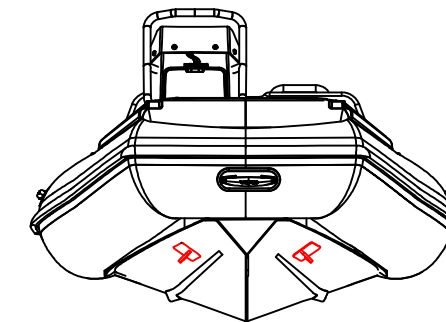

SPORT 330

SPECIFICATIONS

SPECIFICATIONS AND MAXIMUM CAPACITIES (Subject to change without notice. Tolerances: dimensions ±2.5%, weights ±5%)

MODEL	ISO 6185 PART	ISO 6185			#			Shaft	Outboard Engine				Sundeck		Tow post		/		Fuel Tank Capacity		Wet Weight (Approximate) 30HP (22.38KW) +Fuel		AIR CHAMBERS				
			KG	LB		KG	LB		KG	LB	KG	LB	KG	LB	KG	LB	L	GAL	KG	LB	PSI	BAR					
SPORT 330	3	C	549	1211	5	375	827	L	22.38	30	124.1	274	199	439	6	13.2	6.5	14.3	/	/	30	8	346	763	3	3.63	0.25

Boat weight includes: console