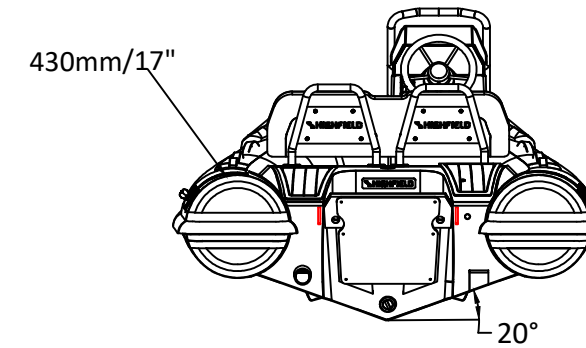

SPORT 330

SPECIFICATIONS

SPECIFICATIONS AND MAXIMUM CAPACITIES (Subject to change without notice. Tolerances: dimensions ±2.5%, weights ±5%)

MODEL	ISO 6185 PART	ISO 6185			#			Shaft	Outboard Engine				Sundeck		Tow post		/		Fuel Tank Capacity		Wet Weight (Approximate) 30HP (22.38KW) +Fuel		AIR CHAMBERS				
			KG	LB		KG	LB		KG	LB	KG	LB	KG	LB	KG	LB	L	GAL	KG	LB	PSI	BAR					
SPORT 330	3	C	549	1211	5	375	827	L	22.38	30	124.1	274	199	439	6	13.2	6.5	14.3	/	/	30	8	346	763	3	3.63	0.25

Boat weight includes: console