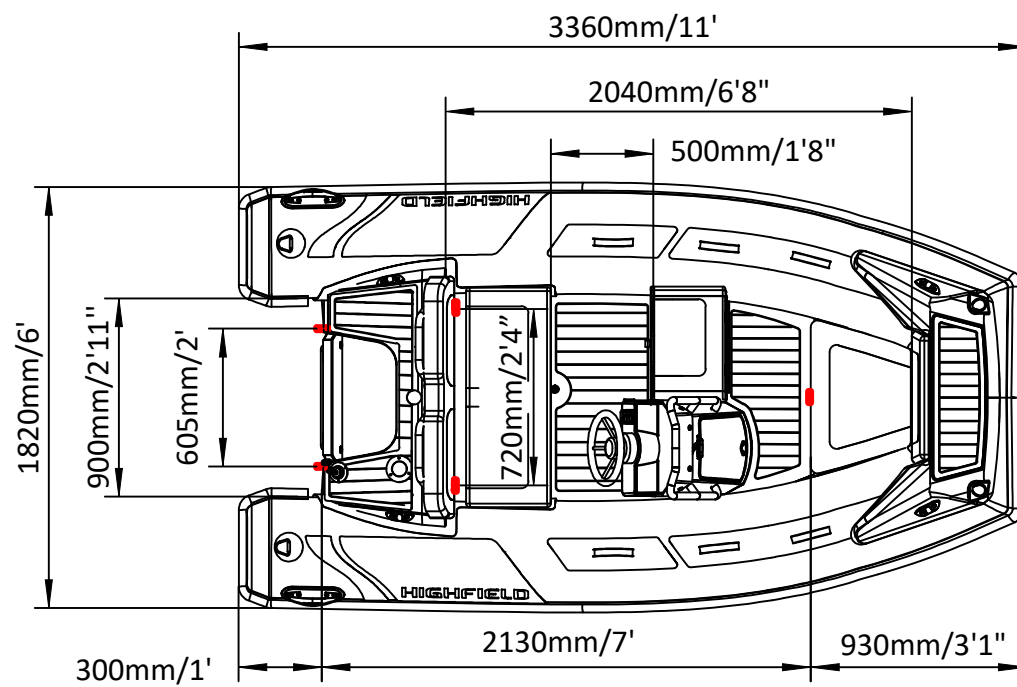

SPORT 330

SPECIFICATIONS

SPECIFICATIONS AND MAXIMUM CAPACITIES (Subject to change without notice. Tolerances: dimensions ±2.5%, weights ±5%)

MODEL	ISO 6185 PART	ISO 6185			#			Shaft	Outboard Engine				Sundeck		Tow post		/		Fuel Tank Capacity		Wet Weight (Approximate) 30HP (22.38KW) +Fuel		AIR CHAMBERS				
			KG	LB		KG	LB		KG	LB	KG	LB	KG	LB	KG	LB	L	GAL	KG	LB	PSI	BAR					
SPORT 330	3	C	549	1211	5	375	827	L	22.38	30	124.1	274	199	439	6	13.2	6.5	14.3	/	/	30	8	346	763	3	3.63	0.25

Boat weight includes: console