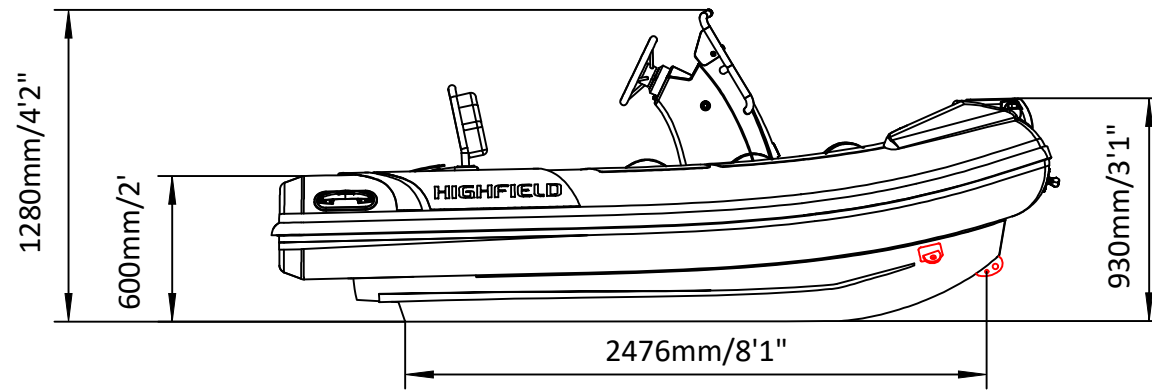

SPORT 330

SPECIFICATIONS

SPECIFICATIONS AND MAXIMUM CAPACITIES (Subject to change without notice. Tolerances: dimensions ±2.5%, weights ±5%)

MODEL	ISO 6185 PART	ISO 6185			#			Shaft	Outboard Engine				Sundeck		Tow post		/		Fuel Tank Capacity		Wet Weight (Approximate) 30HP (22.38KW) +Fuel		AIR CHAMBERS				
			KG	LB		KG	LB		KG	LB	KG	LB	KG	LB	KG	LB	L	GAL	KG	LB	PSI	BAR					
SPORT 330	3	C	549	1211	5	375	827	L	22.38	30	124.1	274	199	439	6	13.2	6.5	14.3	/	/	30	8	346	763	3	3.63	0.25

Boat weight includes: console