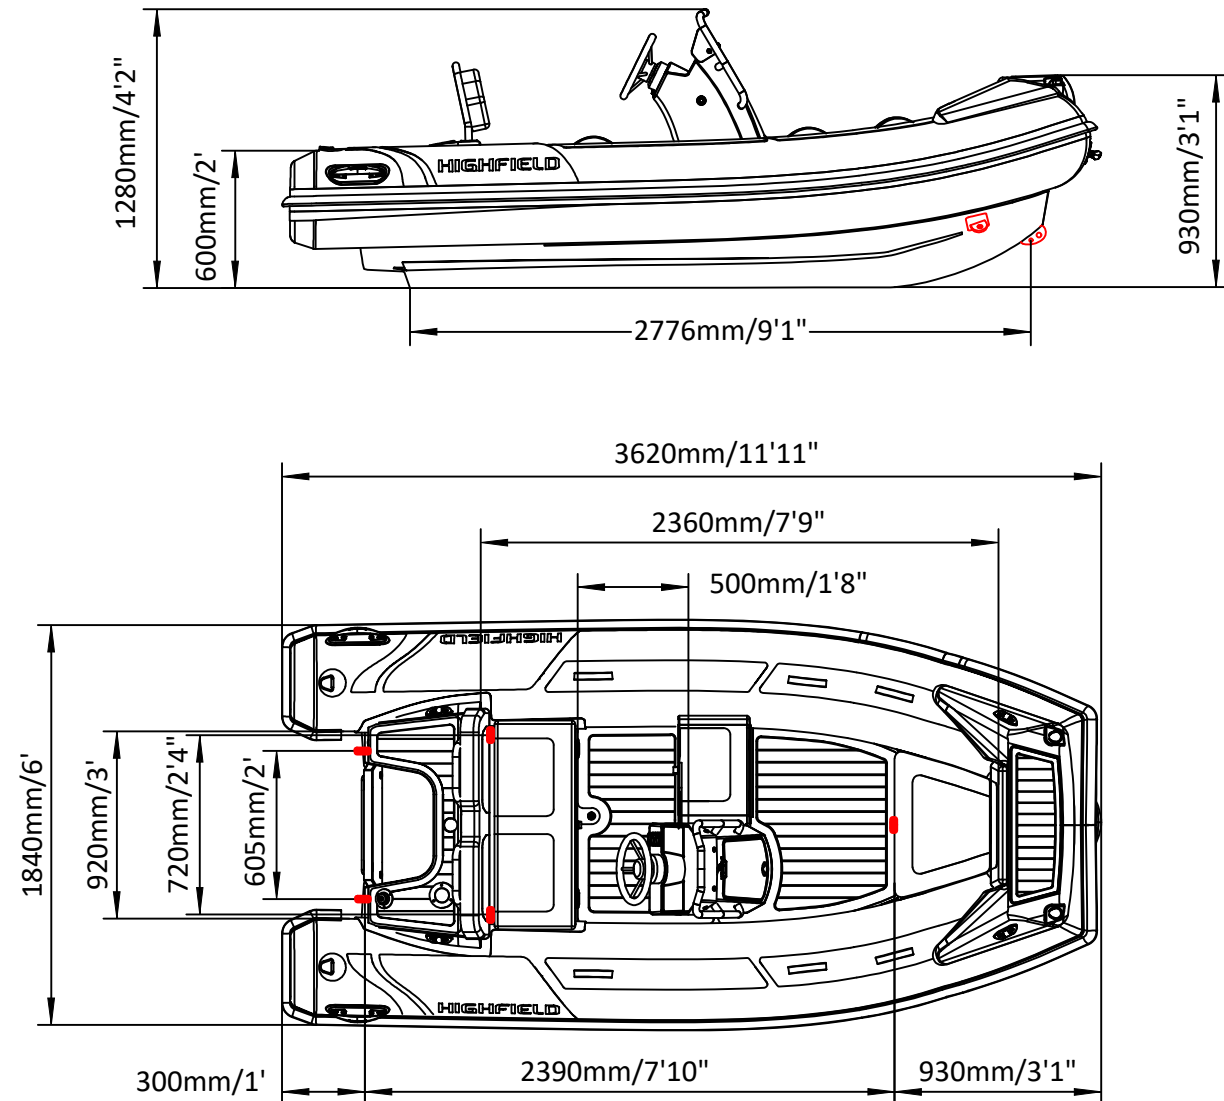

SPORT 360

SPECIFICATIONS

SPECIFICATIONS AND MAXIMUM CAPACITIES (Subject to change without notice. Tolerances: dimensions ±2.5%, weights ±5%)

MODEL	ISO 6185 PART	ISO 6185	Passengers		#	Weight		Shaft	Outboard Engine				Sundeck		Tow post		/		Fuel Tank Capacity		Wet Weight (Approximate) 40HP (29.84KW) +Fuel		AIR CHAMBERS	Pressure			
			KG	LB		KG	LB		KG	LB	KG	LB	KG	LB	KG	LB	L	GAL	KG	LB	PSI	BAR					
			Max power KW	Max power HP		Max weight KG	Max weight LB		KG	LB	KG	LB	KG	LB	/	/											
SPORT 360	3	C	634	1398	6	450	992	L	29.84	40	124.1	274	215	473	6	13.2	6.5	14.3	/	/	30	8	362	798	3	3.63	0.25

Boat weight includes: console