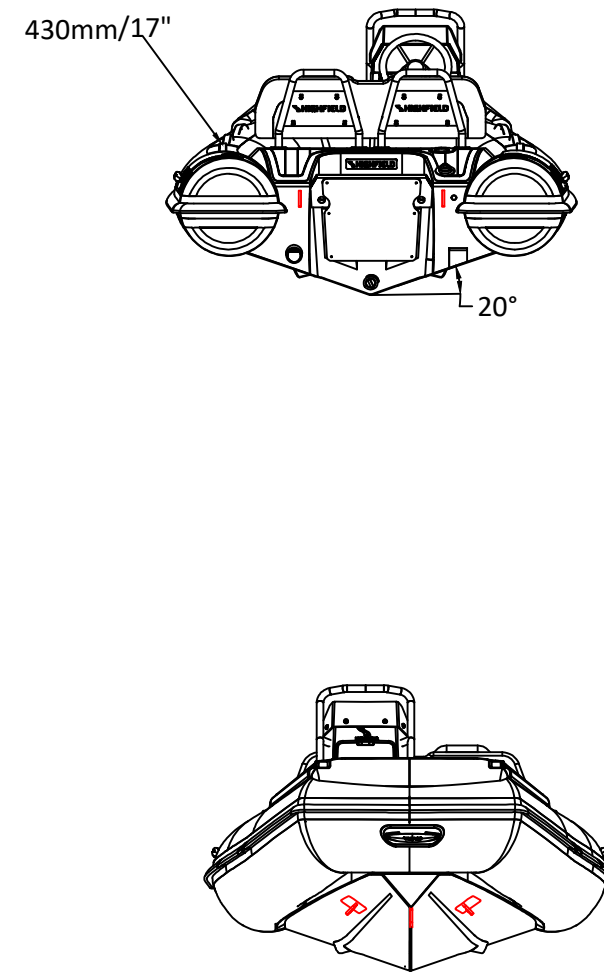

SPORT 360

SPECIFICATIONS

SPECIFICATIONS AND MAXIMUM CAPACITIES (Subject to change without notice. Tolerances: dimensions ±2.5%, weights ±5%)

MODEL	ISO 6185 PART	ISO 6185	Passengers		#	Weight		Shaft	Outboard Engine				Sundeck		Tow post		/		Fuel Tank Capacity		Wet Weight (Approximate) 40HP (29.84KW) +Fuel		AIR CHAMBERS	Pressure			
			KG	LB		KG	LB		KG	LB	KG	LB	KG	LB	KG	LB	L	GAL	KG	LB	PSI	BAR					
			Max power KW	Max power HP		Max weight KG	Max weight LB		KG	LB	KG	LB	KG	LB	/	/											
SPORT 360	3	C	634	1398	6	450	992	L	29.84	40	124.1	274	215	473	6	13.2	6.5	14.3	/	/	30	8	362	798	3	3.63	0.25

Boat weight includes: console