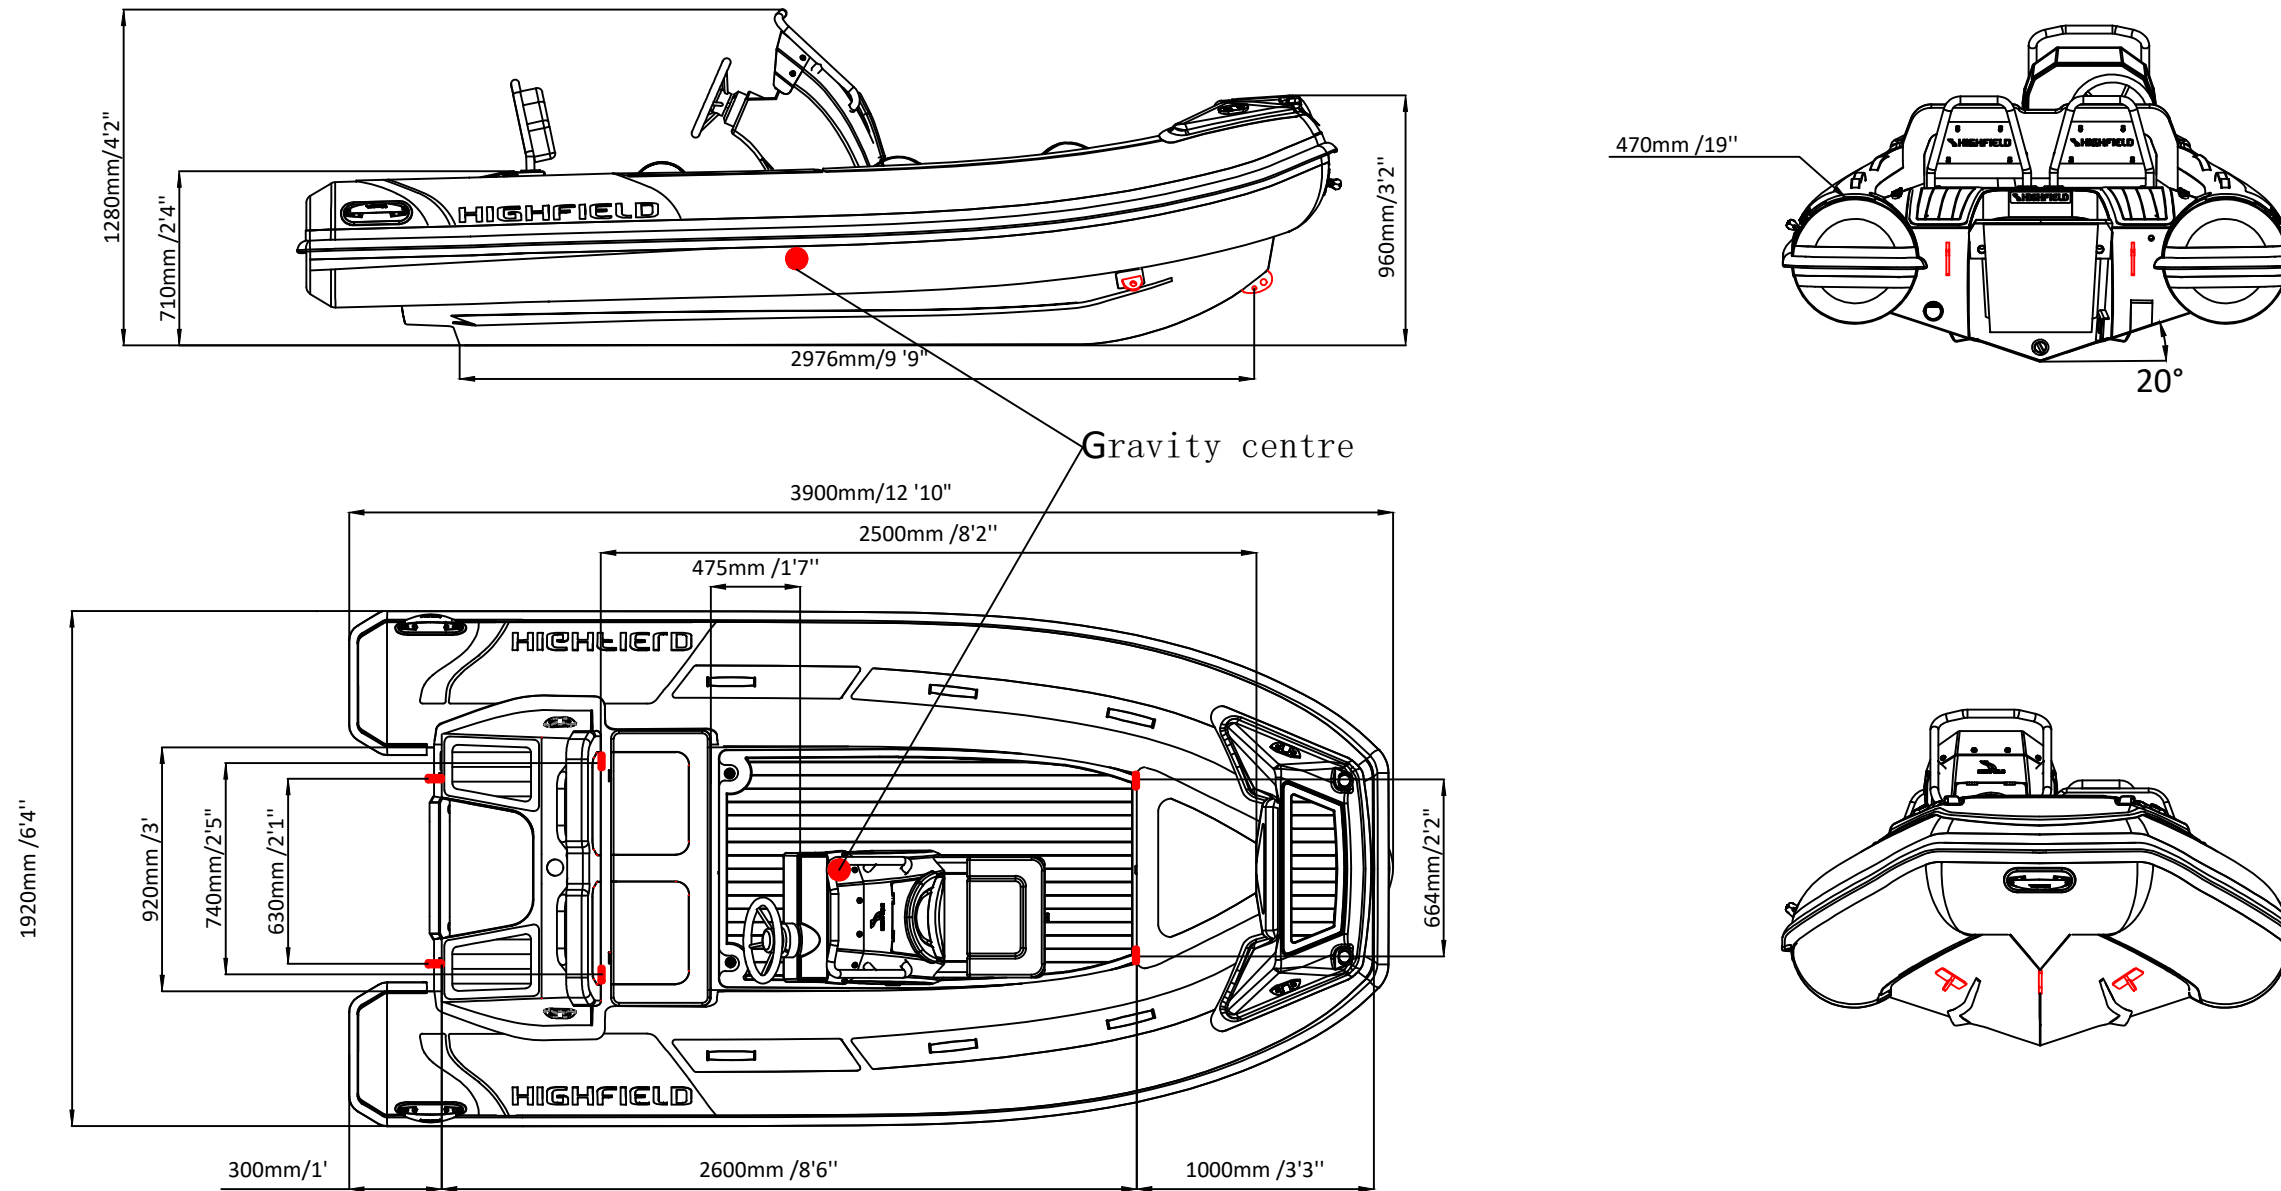

SPORT 390

SPECIFICATIONS

SPECIFICATIONS AND MAXIMUM CAPACITIES (Subject to change without notice. Tolerances: dimensions ±2.5%, weights ±5%)

MODEL	ISO 6185 PART	ISO 6185	Passengers		#	Weight		Shaft	Outboard Engine		Sundeck		Tow post		Rollbar		Fuel Tank Capacity		Wet Weight (Approximate) 60HP (44.76KW) +Fuel		AIR CHAMBERS	Pressure					
			KG	LB		KG	LB		KG	LB	KG	LB	KG	LB	KG	LB	L	GAL	KG	LB		PSI	BAR				
			Max power KW	Max weight HP		Max weight KG	Max weight LB		KG	LB	KG	LB	KG	LB	KG	LB	KG	LB	KG	LB		PSI	BAR				
SPORT 390	3	C	716	1579	7	525	1157	L	44.76	60	161.7	356	226	497	6	13.2	6.5	14.3	17	37	30	8	410	904	3	3.63	0.25

Boat weight includes: console

2023V2