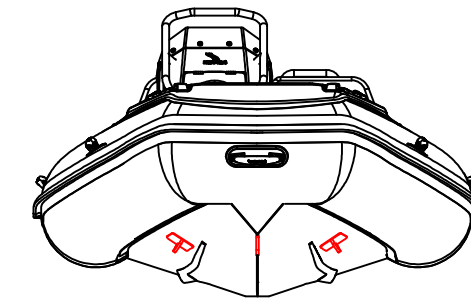

SPORT 420

SPECIFICATIONS

SPECIFICATIONS AND MAXIMUM CAPACITIES (Subject to change without notice. Tolerances: dimensions ±2.5%, weights ±5%)

MODEL	ISO 6185 PART	ISO 6185	Passengers		#	Weight		Shaft	Outboard Engine		Sundeck		Tow post		Rollbar		Fuel Tank Capacity		Wet Weight (Approximate) 70HP (52.22KW) +Fuel		AIR CHAMBERS	Pressure					
			KG	LB		KG	LB		KG	LB	KG	LB	KG	LB	KG	LB	KG	LB	KG	LB		KG	LB	PSI	BAR		
			Max power KW	Max weight HP		Max weight KG	Max weight LB		L	GAL	KG	LB	L	GAL	KG	LB	KG	LB	KG	LB		KG	LB	PSI	BAR		
SPORT 420	3	C	791	1744	8	600	1323	L	52.22	70	188.5	416	309	681	9	19.8	6.5	14.3	17.5	38.6	55	14.5	539	1188	4	3.63	0.25

Boat weight includes: console