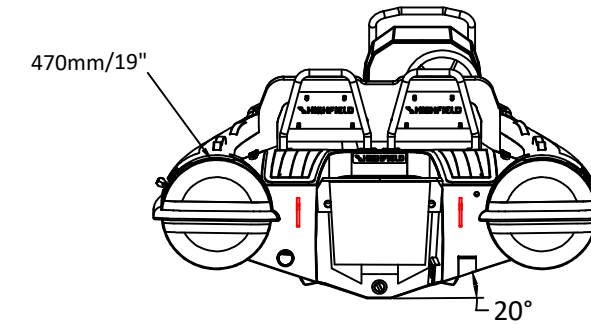

SPORT 420

SPECIFICATIONS

SPECIFICATIONS AND MAXIMUM CAPACITIES (Subject to change without notice. Tolerances: dimensions ±2.5%, weights ±5%)

MODEL	ISO 6185 PART	ISO 6185	Passengers		#	Weight		Shaft	Outboard Engine		Sundeck		Tow post		Rollbar		Fuel Tank Capacity		Wet Weight (Approximate) 70HP (52.22KW) +Fuel		AIR CHAMBERS	Pressure					
			KG	LB		KG	LB		KG	LB	KG	LB	KG	LB	KG	LB	KG	LB	KG	LB		KG	LB	PSI	BAR		
			Max power KW	Max weight HP		Max weight KG	Max weight LB		L	GAL	KG	LB	L	GAL	KG	LB	KG	LB	KG	LB		KG	LB	PSI	BAR		
SPORT 420	3	C	791	1744	8	600	1323	L	52.22	70	188.5	416	309	681	9	19.8	6.5	14.3	17.5	38.6	55	14.5	539	1188	4	3.63	0.25

Boat weight includes: console