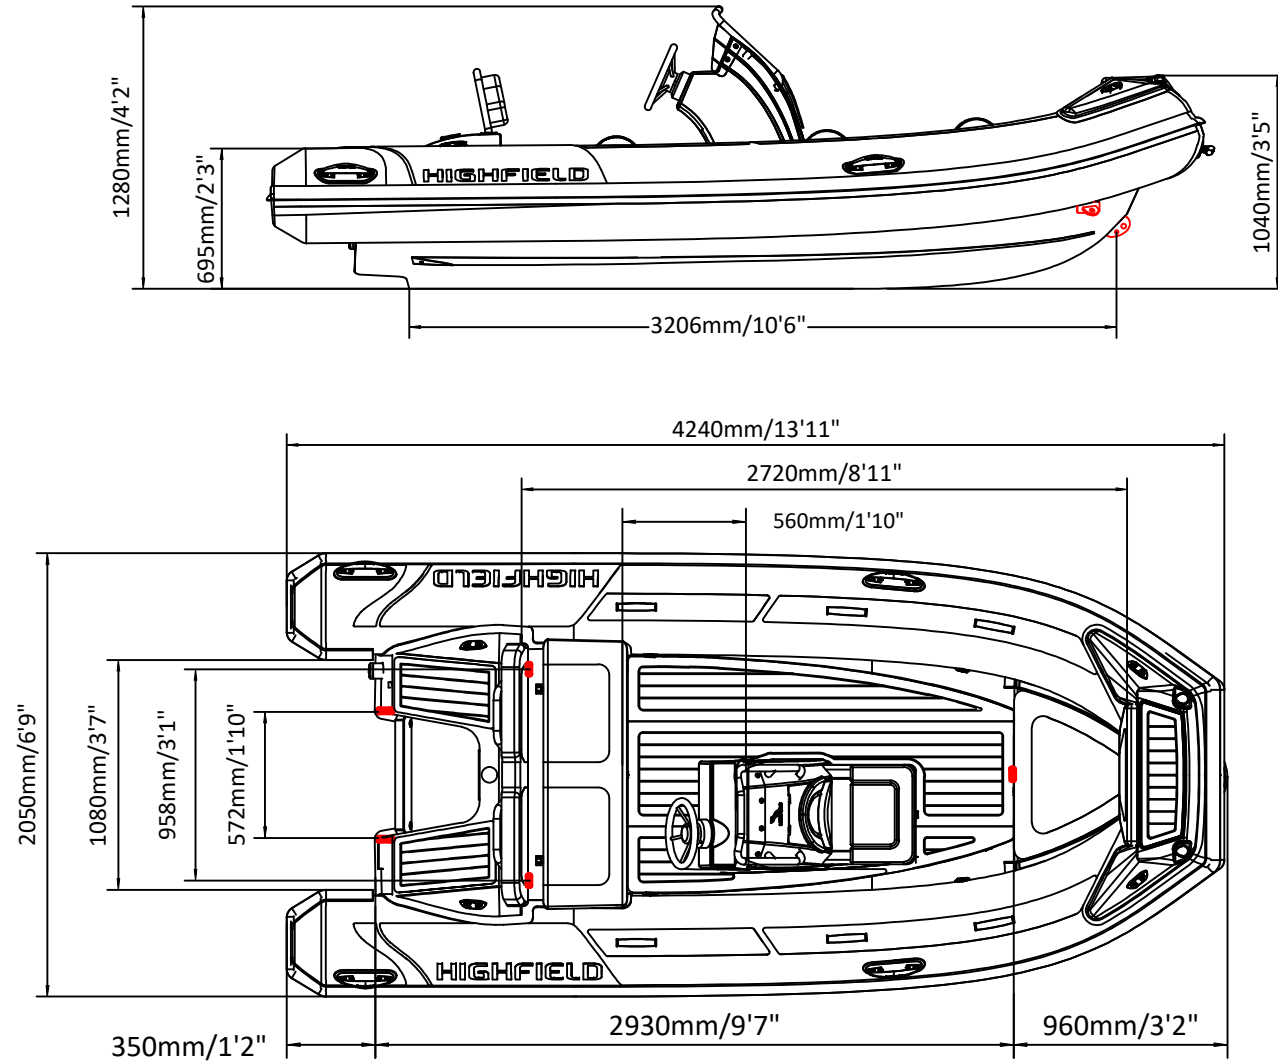

SPORT 420

SPECIFICATIONS

SPECIFICATIONS AND MAXIMUM CAPACITIES (Subject to change without notice. Tolerances: dimensions ±2.5%, weights ±5%)

MODEL	ISO 6185 PART	ISO 6185	Passengers		#	Weight		Shaft	Outboard Engine		Sundeck		Tow post		Rollbar		Fuel Tank Capacity		Wet Weight (Approximate) 70HP (52.22KW) +Fuel		AIR CHAMBERS	Pressure					
			KG	LB		KG	LB		KG	LB	KG	LB	KG	LB	KG	LB	KG	LB	KG	LB		KG	LB	PSI	BAR		
			Max power KW	Max weight HP		Max weight KG	Max weight LB		L	GAL	KG	LB	L	GAL	KG	LB	KG	LB	KG	LB		KG	LB	PSI	BAR		
SPORT 420	3	C	791	1744	8	600	1323	L	52.22	70	188.5	416	309	681	9	19.8	6.5	14.3	17.5	38.6	55	14.5	539	1188	4	3.63	0.25

Boat weight includes: console