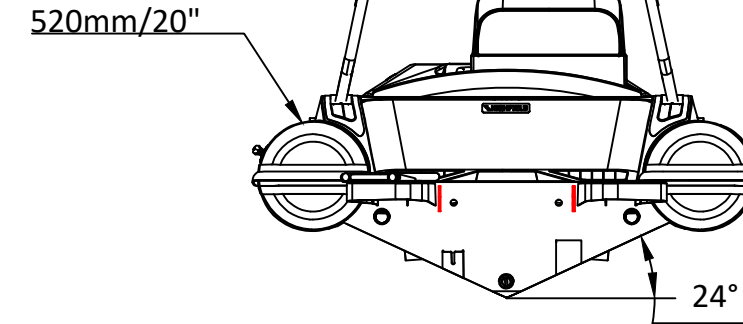

# SPECIFICATIONS

SPECIFICATIONS AND MAXIMUM CAPACITIES (Subject to change without notice. Tolerances: dimensions ±2.5%, weights ±5%)

MODEL	ISO 6185 PART	ISO 6185	Passengers		#	Weight		Shaft	Outboard Engine		Sundeck		Tow post		Rollbar		Fuel Tank Capacity		Wet Weight (Approximate) 100HP (74.6KW) +Fuel		AIR CHAMBERS	Pressure					
			KG	LB		KG	LB		KG	LB	KG	LB	KG	LB	L	GAL	KG	LB	PSI	BAR							
			Max power KW	Max weight HP		KG	LB		KG	LB	KG	LB	KG	LB	KG	LB	KG	LB	PSI	BAR							
SPORT 520	3	C	1058	2332	10	750	1653	L	74.6	100	207.6	458	516	1136	17	37.5	12.5	27.6	17.5	38.6	105	27.7	802	1768	6	3.63	0.25