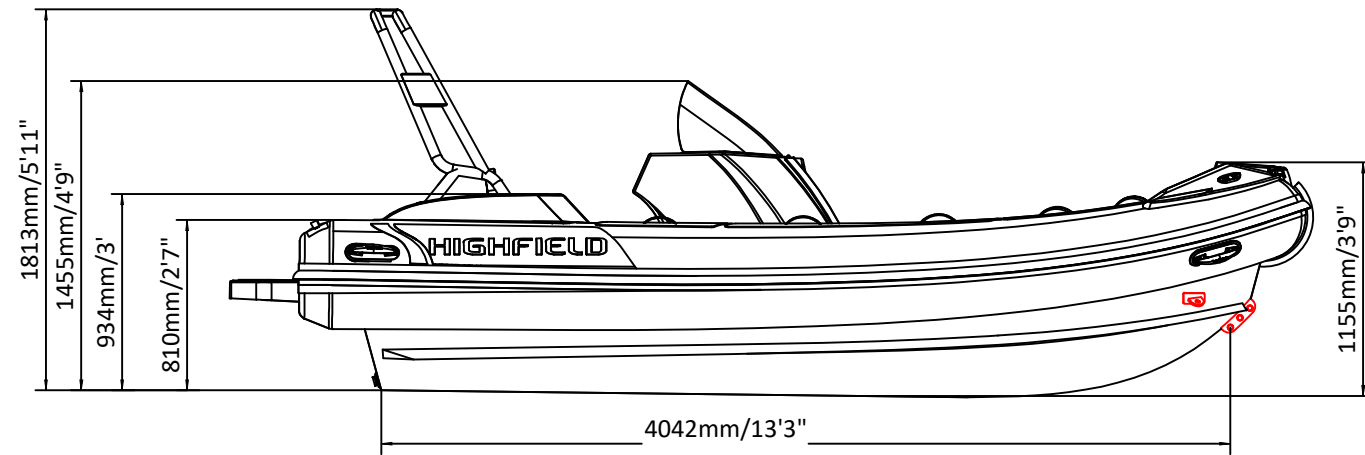

# SPORT 520

# SPECIFICATIONS

SPECIFICATIONS AND MAXIMUM CAPACITIES (Subject to change without notice. Tolerances: dimensions ±2.5%, weights ±5%)

MODEL	ISO 6185 PART	ISO 6185	Passengers		#	Weight		Shaft	Outboard Engine		Sundeck		Tow post		Rollbar		Fuel Tank Capacity		Wet Weight (Approximate) 100HP (74.6KW) +Fuel		AIR CHAMBERS	Pressure					
			KG	LB		KG	LB		KG	LB	KG	LB	KG	LB	L	GAL	KG	LB	PSI	BAR							
			Max power KW	Max weight HP		KG	LB		KG	LB	KG	LB	KG	LB	KG	LB	KG	LB	PSI	BAR							
SPORT 520	3	C	1058	2332	10	750	1653	L	74.6	100	207.6	458	516	1136	17	37.5	12.5	27.6	17.5	38.6	105	27.7	802	1768	6	3.63	0.25

Boat weight includes: console

2023V2