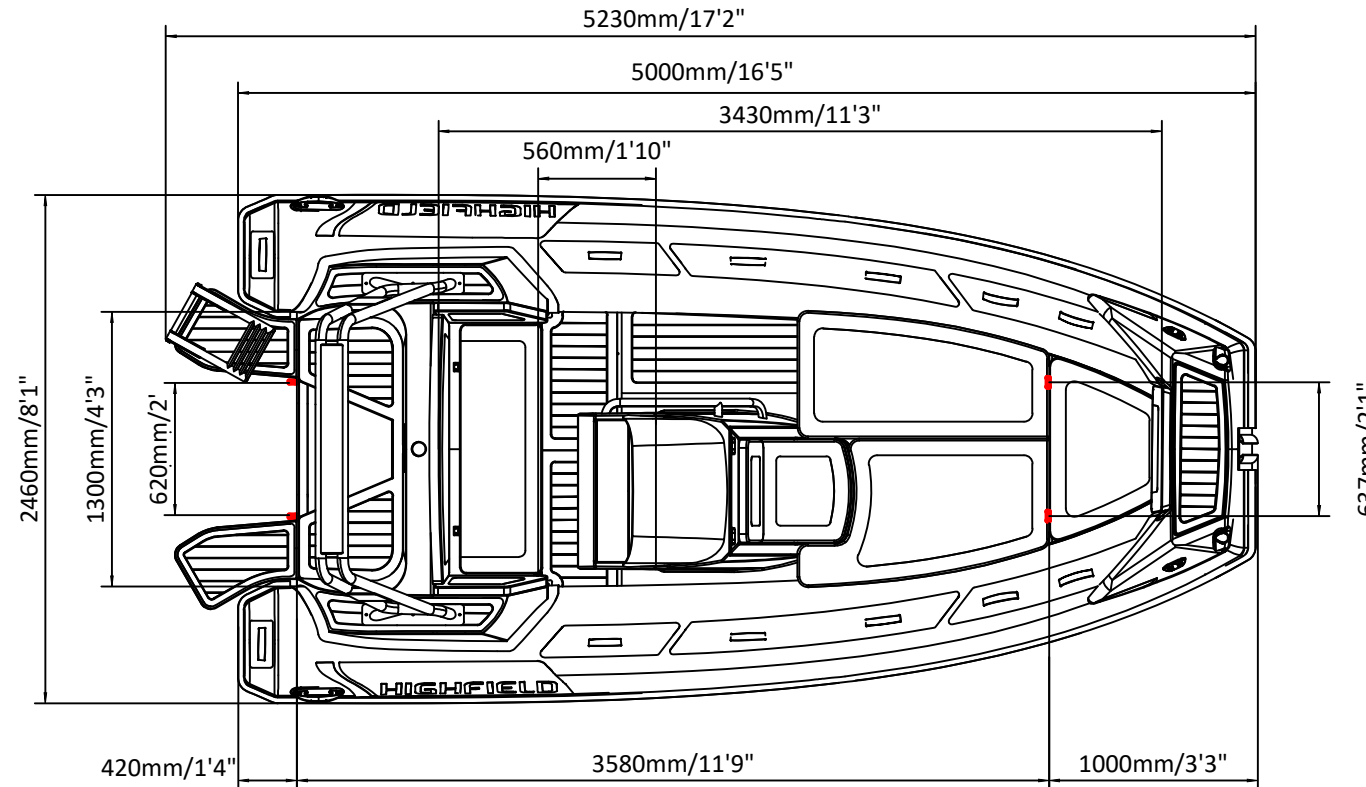

# SPORT 520

# SPECIFICATIONS

SPECIFICATIONS AND MAXIMUM CAPACITIES (Subject to change without notice. Tolerances: dimensions ±2.5%, weights ±5%)

MODEL	ISO 6185 PART	ISO 6185	Passengers		#	Weight		Shaft	Outboard Engine		Sundeck		Tow post		Rollbar		Fuel Tank Capacity		Wet Weight (Approximate) 100HP (74.6KW) +Fuel		AIR CHAMBERS	Pressure					
			KG	LB		KG	LB		KG	LB	KG	LB	KG	LB	L	GAL	KG	LB	PSI	BAR							
			Max power KW	Max weight HP		KG	LB		KG	LB	KG	LB	KG	LB	KG	LB	KG	LB	PSI	BAR							
SPORT 520	3	C	1058	2332	10	750	1653	L	74.6	100	207.6	458	516	1136	17	37.5	12.5	27.6	17.5	38.6	105	27.7	802	1768	6	3.63	0.25

Boat weight includes: console

2023V2