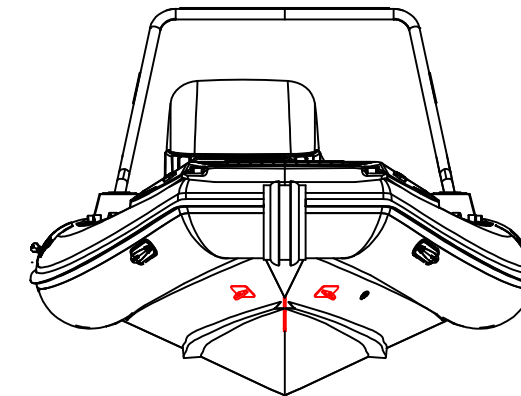

# SPECIFICATIONS

SPECIFICATIONS AND MAXIMUM CAPACITIES (Subject to change without notice. Tolerances: dimensions ±2.5%, weights ±5%)

MODEL	ISO 6185 PART	ISO 6185	Passengers		#	Weight		Shaft	Outboard Engine		Sundeck		Tow post		Rollbar		Fuel Tank Capacity		Wet Weight (Approximate) 100HP (74.6KW) +Fuel		AIR CHAMBERS	Pressure					
			KG	LB		KG	LB		KG	LB	KG	LB	KG	LB	L	GAL	KG	LB	PSI	BAR							
			Max power KW	Max weight HP		KG	LB		KG	LB	KG	LB	KG	LB	KG	LB	KG	LB	PSI	BAR							
SPORT 520	3	C	1058	2332	10	750	1653	L	74.6	100	207.6	458	516	1136	17	37.5	12.5	27.6	17.5	38.6	105	27.7	802	1768	6	3.63	0.25