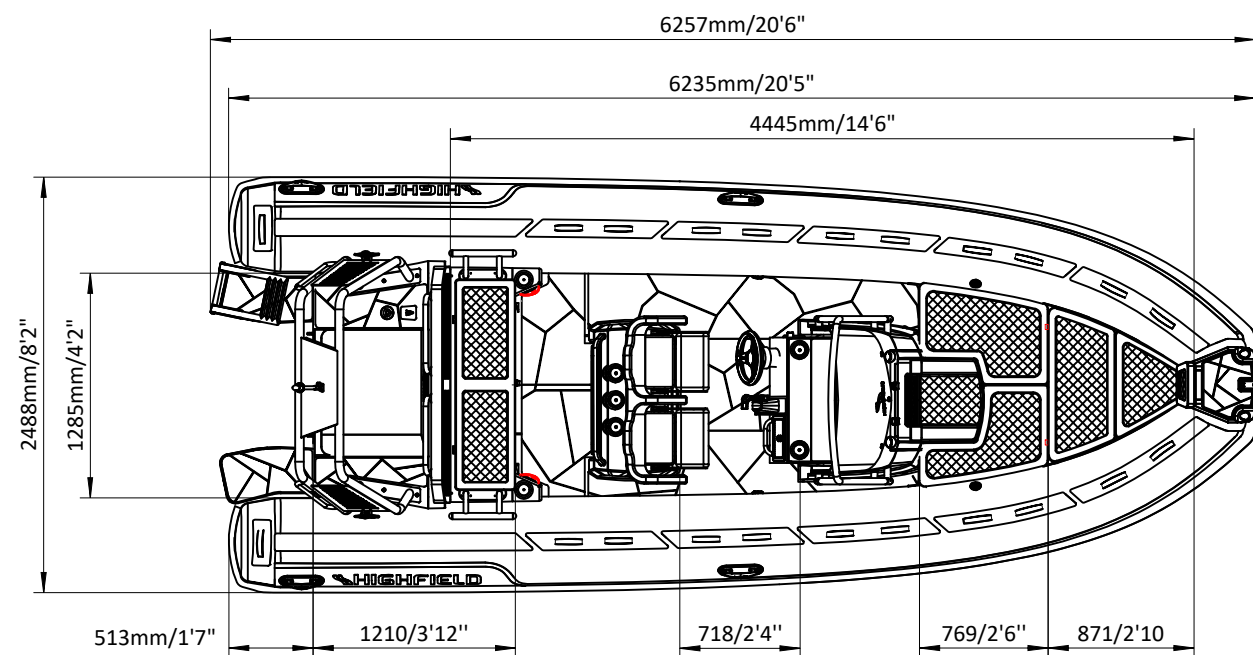

# SPORT 600 EPA

# SPECIFICATIONS

SPECIFICATIONS AND MAXIMUM CAPACITIES (Subject to change without notice. Tolerances: dimensions ±2.5%, weights ±5%)

MODEL	ISO 6185 PART	ISO 6185	Passengers		#	Weight		Shaft	Outboard Engine		Shower kit		Rollbar		/		Fuel tank Capacity		Wet Weight (Approximate) 150HP (111.9KW) +Fuel		AIR CHAMBERS	Pressure					
			KG	LB		KG	LB		KG	LB	KG	LB	KG	LB	L	GAL	KG	LB	PSI	BAR							
			KG	LB		KW	HP		KG	LB	KG	LB	KG	LB	KG	LB	KG	LB	PSI	BAR							
SP600	3	C	1580	3483	14	1050	2315	XL	111.9	150	250	551	630	1389	14.4	31.7	23	50.7	/	/	126	33.2	981.5	2164	6	3.63	0.25

Boat weight includes: console, seat, sundeck, platform