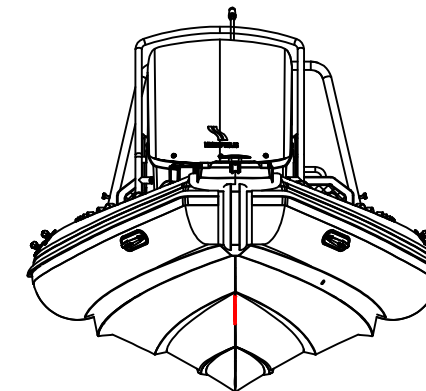

# SPECIFICATIONS

SPECIFICATIONS AND MAXIMUM CAPACITIES (Subject to change without notice. Tolerances: dimensions ±2.5%, weights ±5%)

MODEL	ISO 6185 PART	ISO 6185	Passengers		#	Weight		Shaft	Outboard Engine		Shower kit		Rollbar		/		Fuel tank Capacity		Wet Weight (Approximate) 150HP (111.9KW) +Fuel		AIR CHAMBERS	Pressure					
			KG	LB		KG	LB		KG	LB	KG	LB	KG	LB	L	GAL	KG	LB	PSI	BAR							
			KG	LB		KW	HP		KG	LB	KG	LB	KG	LB	KG	LB	KG	LB	PSI	BAR							
SP600	3	C	1580	3483	14	1050	2315	XL	111.9	150	250	551	630	1389	14.4	31.7	23	50.7	/	/	126	33.2	981.5	2164	6	3.63	0.25

Boat weight includes: console, seat, sundeck, platform