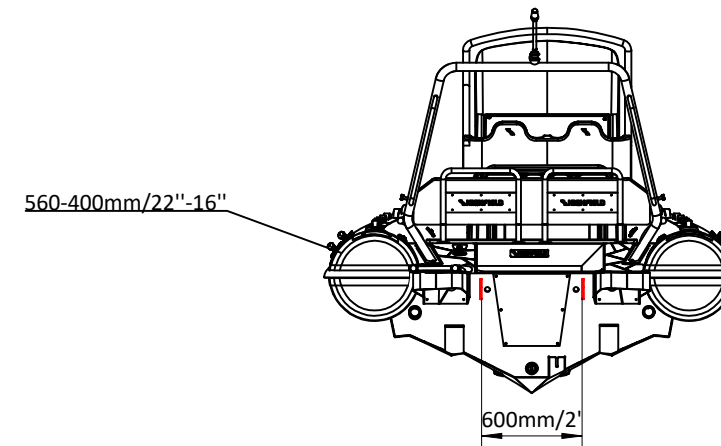

# SPECIFICATIONS

SPECIFICATIONS AND MAXIMUM CAPACITIES (Subject to change without notice. Tolerances: dimensions ±2.5%, weights ±5%)

MODEL	ISO 6185 PART	ISO 6185	Passengers		#	Weight		Shaft	Outboard Engine		Shower kit		Rollbar		/		Fuel tank Capacity		Wet Weight (Approximate) 150HP (111.9KW) +Fuel		AIR CHAMBERS	Pressure					
			KG	LB		KG	LB		KG	LB	KG	LB	KG	LB	L	GAL	KG	LB	PSI	BAR							
			KG	LB		KW	HP		KG	LB	KG	LB	KG	LB	KG	LB	KG	LB	PSI	BAR							
SP600	3	C	1580	3483	14	1050	2315	XL	111.9	150	250	551	630	1389	14.4	31.7	23	50.7	/	/	126	33.2	981.5	2164	6	3.63	0.25

Boat weight includes: console, seat, sundeck, platform