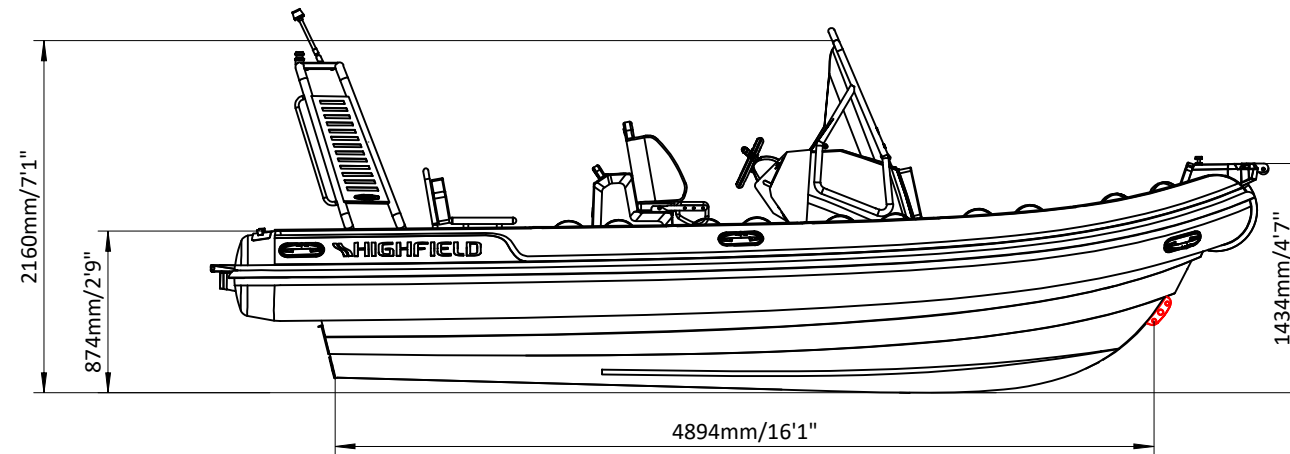

# SPECIFICATIONS

SPECIFICATIONS AND MAXIMUM CAPACITIES (Subject to change without notice. Tolerances: dimensions ±2.5%, weights ±5%)

MODEL	ISO 6185 PART	ISO 6185	Passengers		#	Weight		Shaft	Outboard Engine		Shower kit		Rollbar		/		Fuel tank Capacity		Wet Weight (Approximate) 150HP (111.9KW) +Fuel		AIR CHAMBERS	Pressure					
			KG	LB		KG	LB		KG	LB	KG	LB	KG	LB	L	GAL	KG	LB	PSI	BAR							
			KG	LB		KW	HP		KG	LB	KG	LB	KG	LB	KG	LB	KG	LB	PSI	BAR							
SP600	3	C	1580	3483	14	1050	2315	XL	111.9	150	250	551	630	1389	14.4	31.7	23	50.7	/	/	126	33.2	981.5	2164	6	3.63	0.25

Boat weight includes: console, seat, sundeck, platform