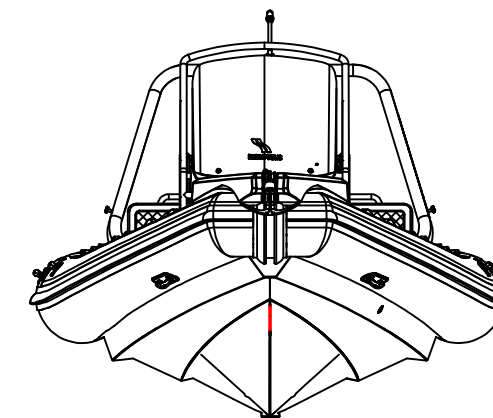

# SPECIFICATIONS

SPECIFICATIONS AND MAXIMUM CAPACITIES (Subject to change without notice. Tolerances: dimensions ±2.5%, weights ±5%)

MODEL	ISO 6185 PART	ISO 6185	Passengers		#	Weight		Shaft	Outboard Engine		Sundeck		Rollbar		Tow post		Fuel tank Capacity		Wet Weight (Approximate) 250HP (186.5KW) +Fuel		AIR CHAMBERS	Pressure					
			KG	LB		KG	LB		Max power	Max weight	KG	LB	KG	LB	KG	LB	KG	LB	KG	LB		PSI	BAR				
									KW	HP	KG	LB					L	GAL									
SP700	3	C	1630	3594	14	1050	2315	XL	186.5	250	300	661	1023	2255	9	19	24	53	/	/	258	68.2	1530	3373	6	3.63	0.25

Boat weight includes: console, seat, Shower kit, Platform