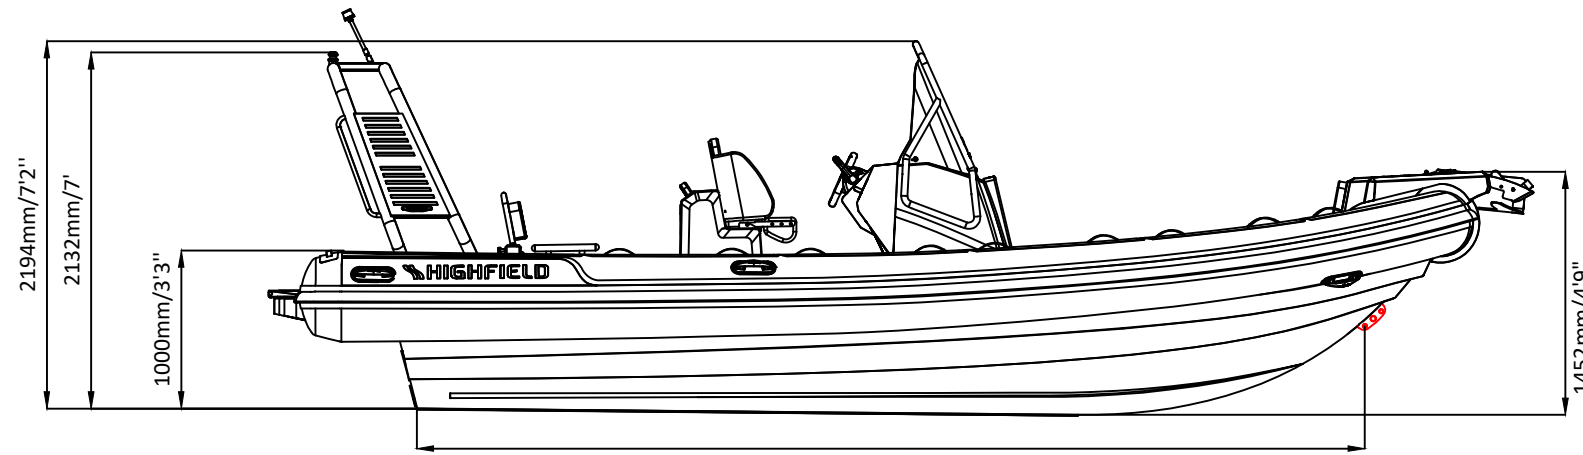

# SPECIFICATIONS

SPECIFICATIONS AND MAXIMUM CAPACITIES (Subject to change without notice. Tolerances: dimensions ±2.5%, weights ±5%)

MODEL	ISO 6185 PART	ISO 6185	Passengers		#	Weight		Shaft	Outboard Engine		Sundeck		Rollbar		Tow post		Fuel tank Capacity		Wet Weight (Approximate) 250HP (186.5KW) +Fuel		AIR CHAMBERS	Pressure					
			KG	LB		KG	LB		Max power	Max weight	KG	LB	KG	LB	KG	LB	KG	LB	KG	LB		PSI	BAR				
									KW	HP	KG	LB					L	GAL									
SP700	3	C	1630	3594	14	1050	2315	XL	186.5	250	300	661	1023	2255	9	19	24	53	/	/	258	68.2	1530	3373	6	3.63	0.25

Boat weight includes: console, seat, Shower kit, Platform