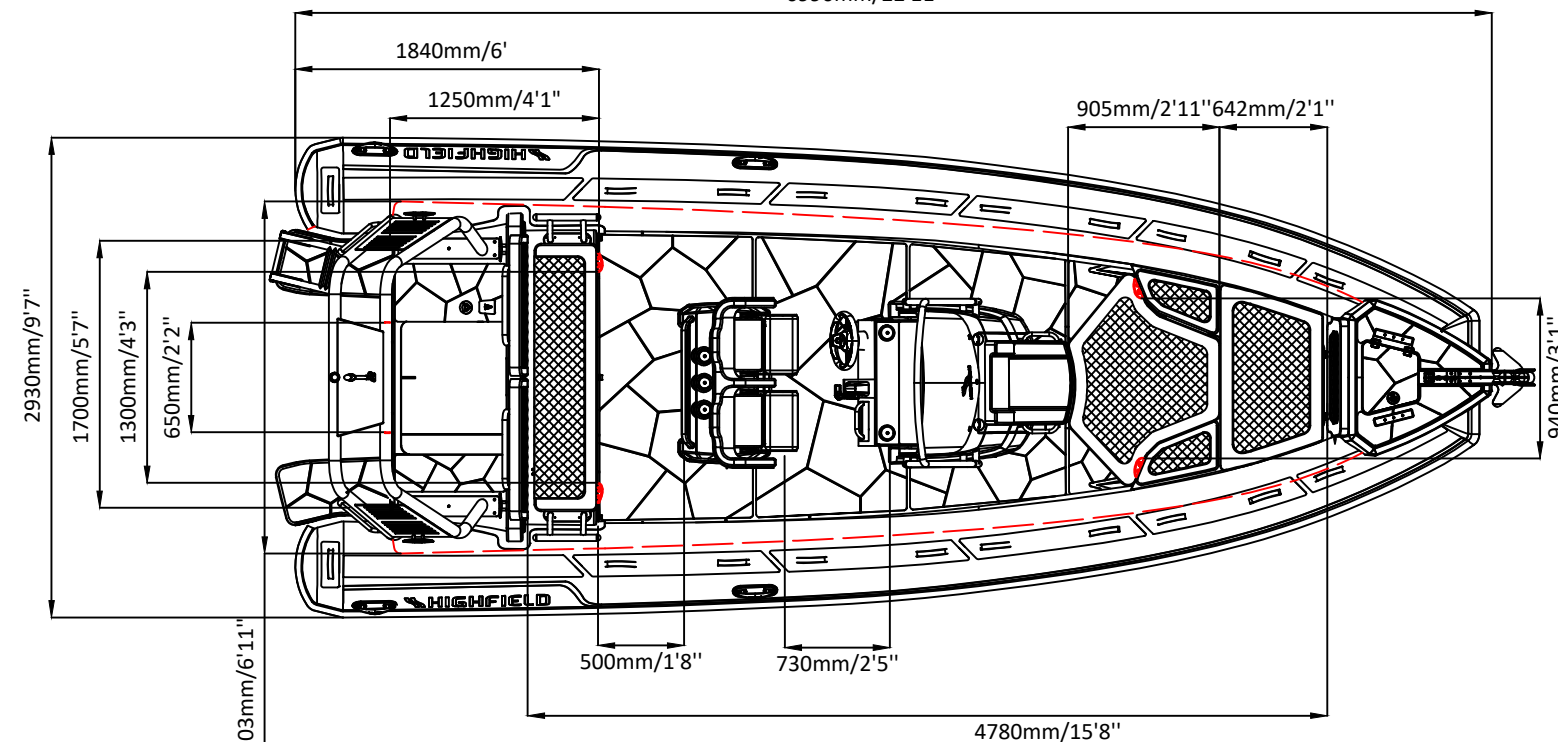

# SPECIFICATIONS

SPECIFICATIONS AND MAXIMUM CAPACITIES (Subject to change without notice. Tolerances: dimensions ±2.5%, weights ±5%)

MODEL	ISO 6185 PART	ISO 6185	Passengers		#	Weight		Shaft	Outboard Engine		Sundeck		Rollbar		Tow post		Fuel tank Capacity		Wet Weight (Approximate) 250HP (186.5KW) +Fuel		AIR CHAMBERS	Pressure					
			KG	LB		KG	LB		Max power	Max weight	KG	LB	KG	LB	KG	LB	KG	LB	KG	LB		PSI	BAR				
									KW	HP	KG	LB					L	GAL									
SP700	3	C	1630	3594	14	1050	2315	XL	186.5	250	300	661	1023	2255	9	19	24	53	/	/	258	68.2	1530	3373	6	3.63	0.25

Boat weight includes: console, seat, Shower kit, Platform