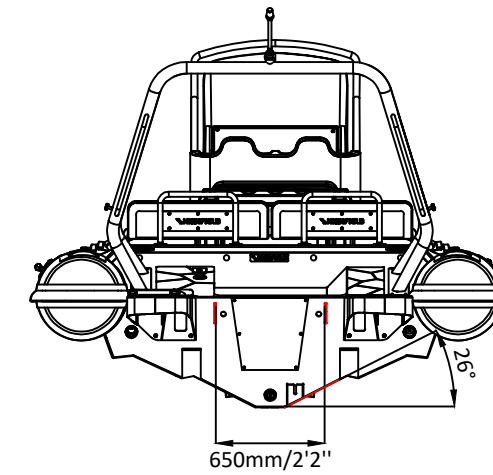

# SPECIFICATIONS

SPECIFICATIONS AND MAXIMUM CAPACITIES (Subject to change without notice. Tolerances: dimensions ±2.5%, weights ±5%)

MODEL	ISO 6185 PART	ISO 6185	Passengers		#	Weight		Shaft	Outboard Engine		Sundeck		Rollbar		Tow post		Fuel tank Capacity		Wet Weight (Approximate) 250HP (186.5KW) +Fuel		AIR CHAMBERS	Pressure					
			KG	LB		KG	LB		Max power	Max weight	KG	LB	KG	LB	KG	LB	KG	LB	KG	LB		PSI	BAR				
									KW	HP	KG	LB					L	GAL									
SP700	3	C	1630	3594	14	1050	2315	XL	186.5	250	300	661	1023	2255	9	19	24	53	/	/	258	68.2	1530	3373	6	3.63	0.25

Boat weight includes: console, seat, Shower kit, Platform